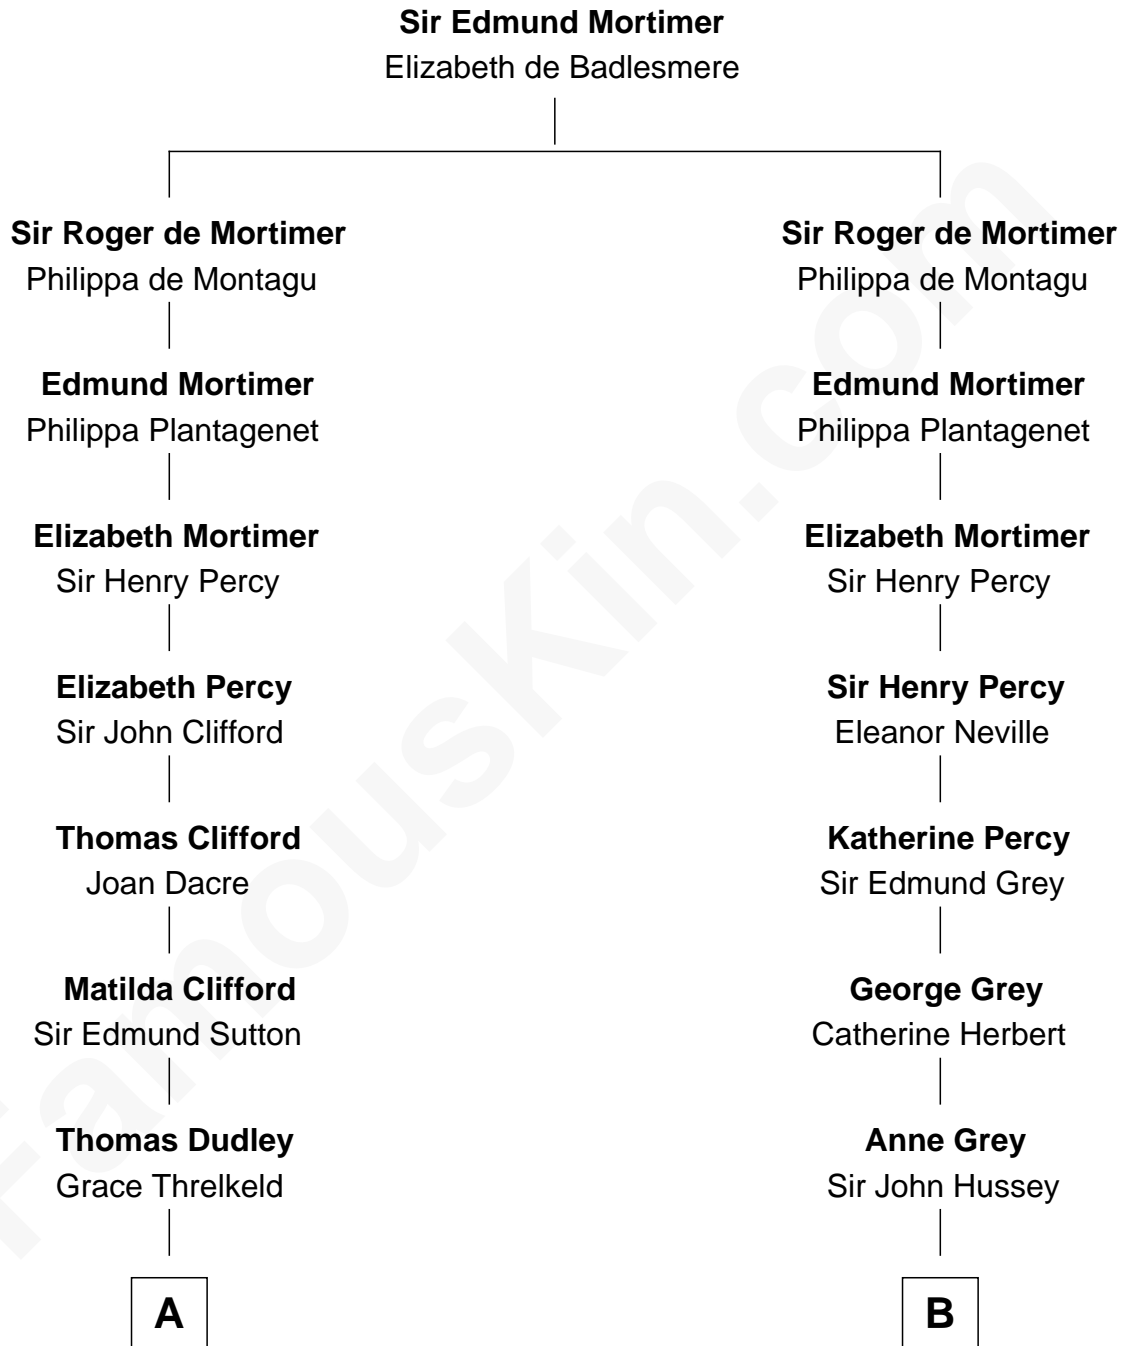

# FamousKin.com Relationship Chart of

**Prince Harry**  
*Duke of Sussex*

20th cousin of

**Camilla Parker Bowles**

*Queen Consort of the United Kingdom*

**C**

**Albert Edward John Spencer**

Cynthia Elinor Beatrix Hamilton

**Edward John Spencer**

Frances Ruth Burke Roche

**Princess Diana Frances Spencer**

Charles III, King of the United Kingdom

**Prince Harry**

*Duke of Sussex*

**D**

**George Keppel**