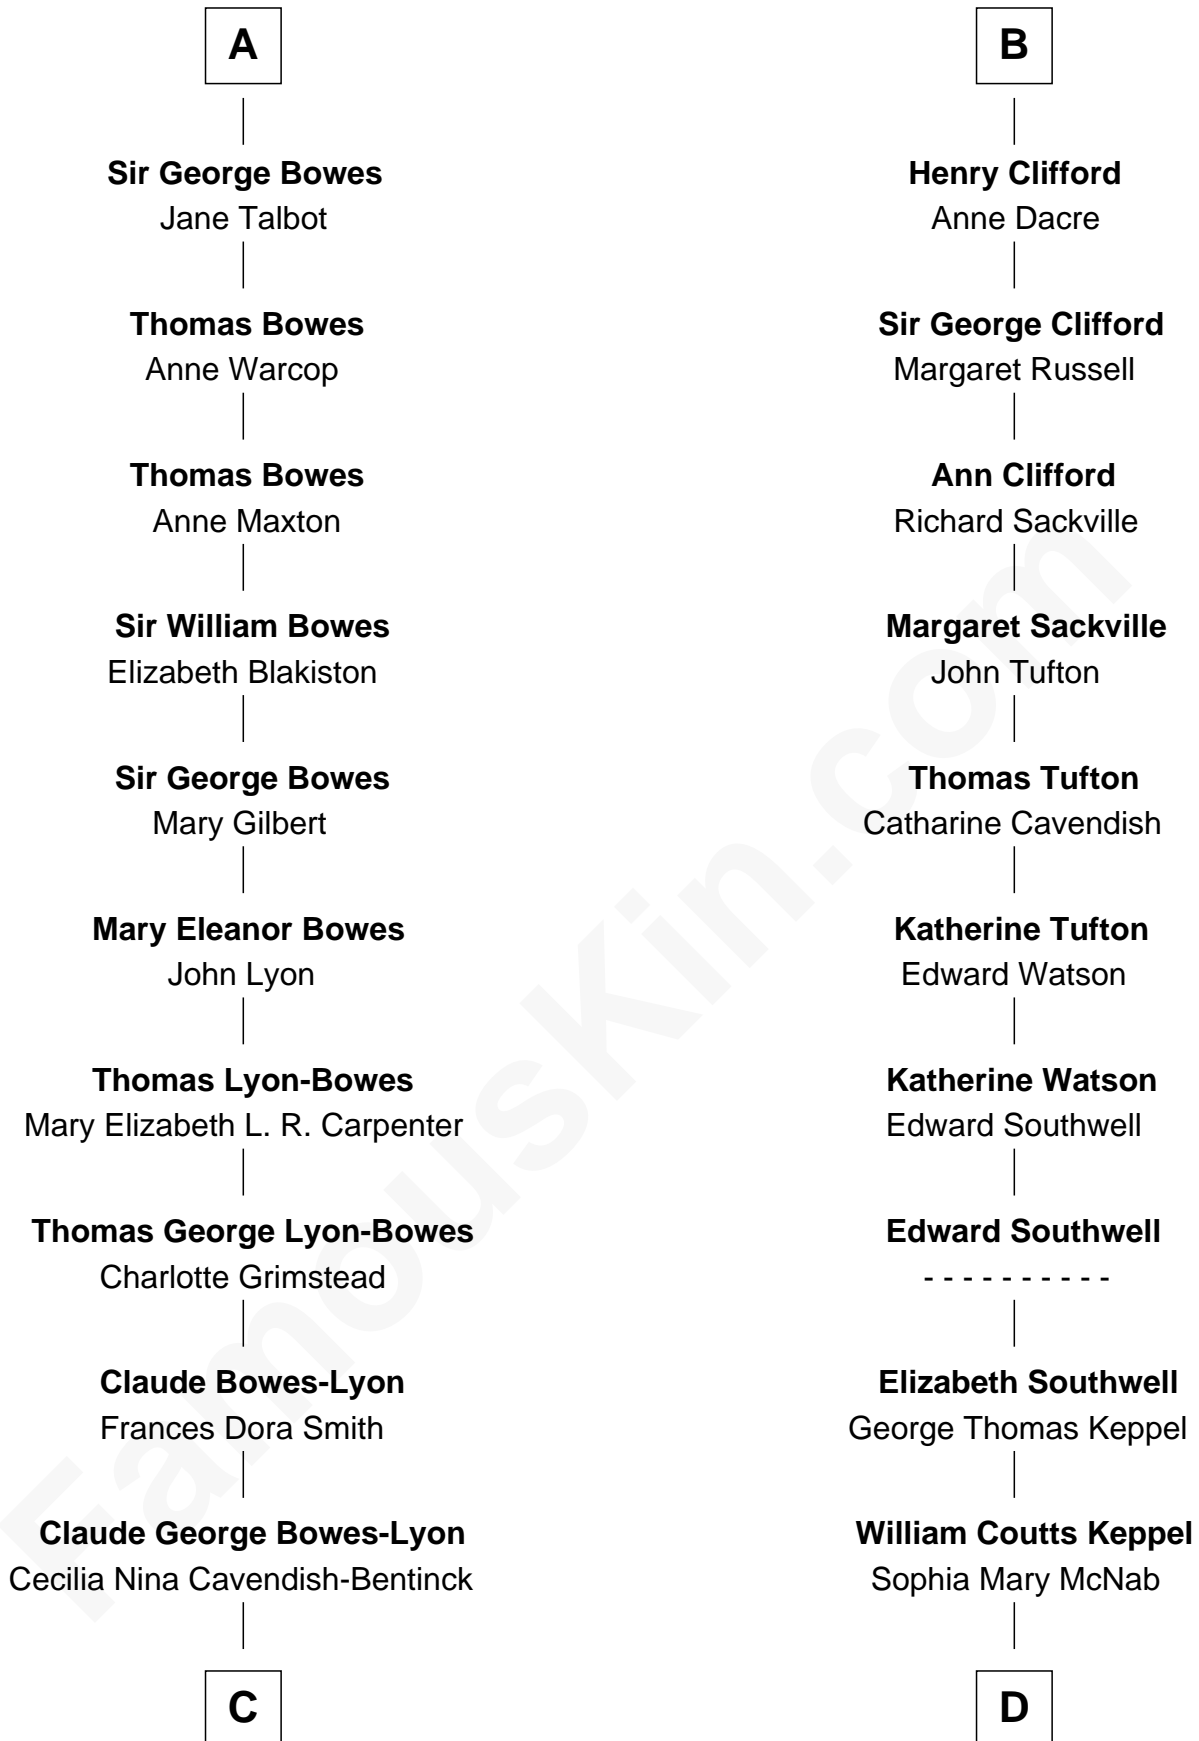

FamousKin.com Relationship Chart of

Prince Harry
Duke of Sussex

20th cousin of

Camilla Parker Bowles
Queen Consort of the United Kingdom

Sir John Marmion
Maud de Furnival

C

Elizabeth Bowes-Lyon

George VI, King of the United Kingdom

Elizabeth II, Queen of the United Kingdom

Prince Philip of Edinburgh

Charles III, King of the United Kingdom

Princess Diana Frances Spencer

Prince Harry

Duke of Sussex

D

George Keppel