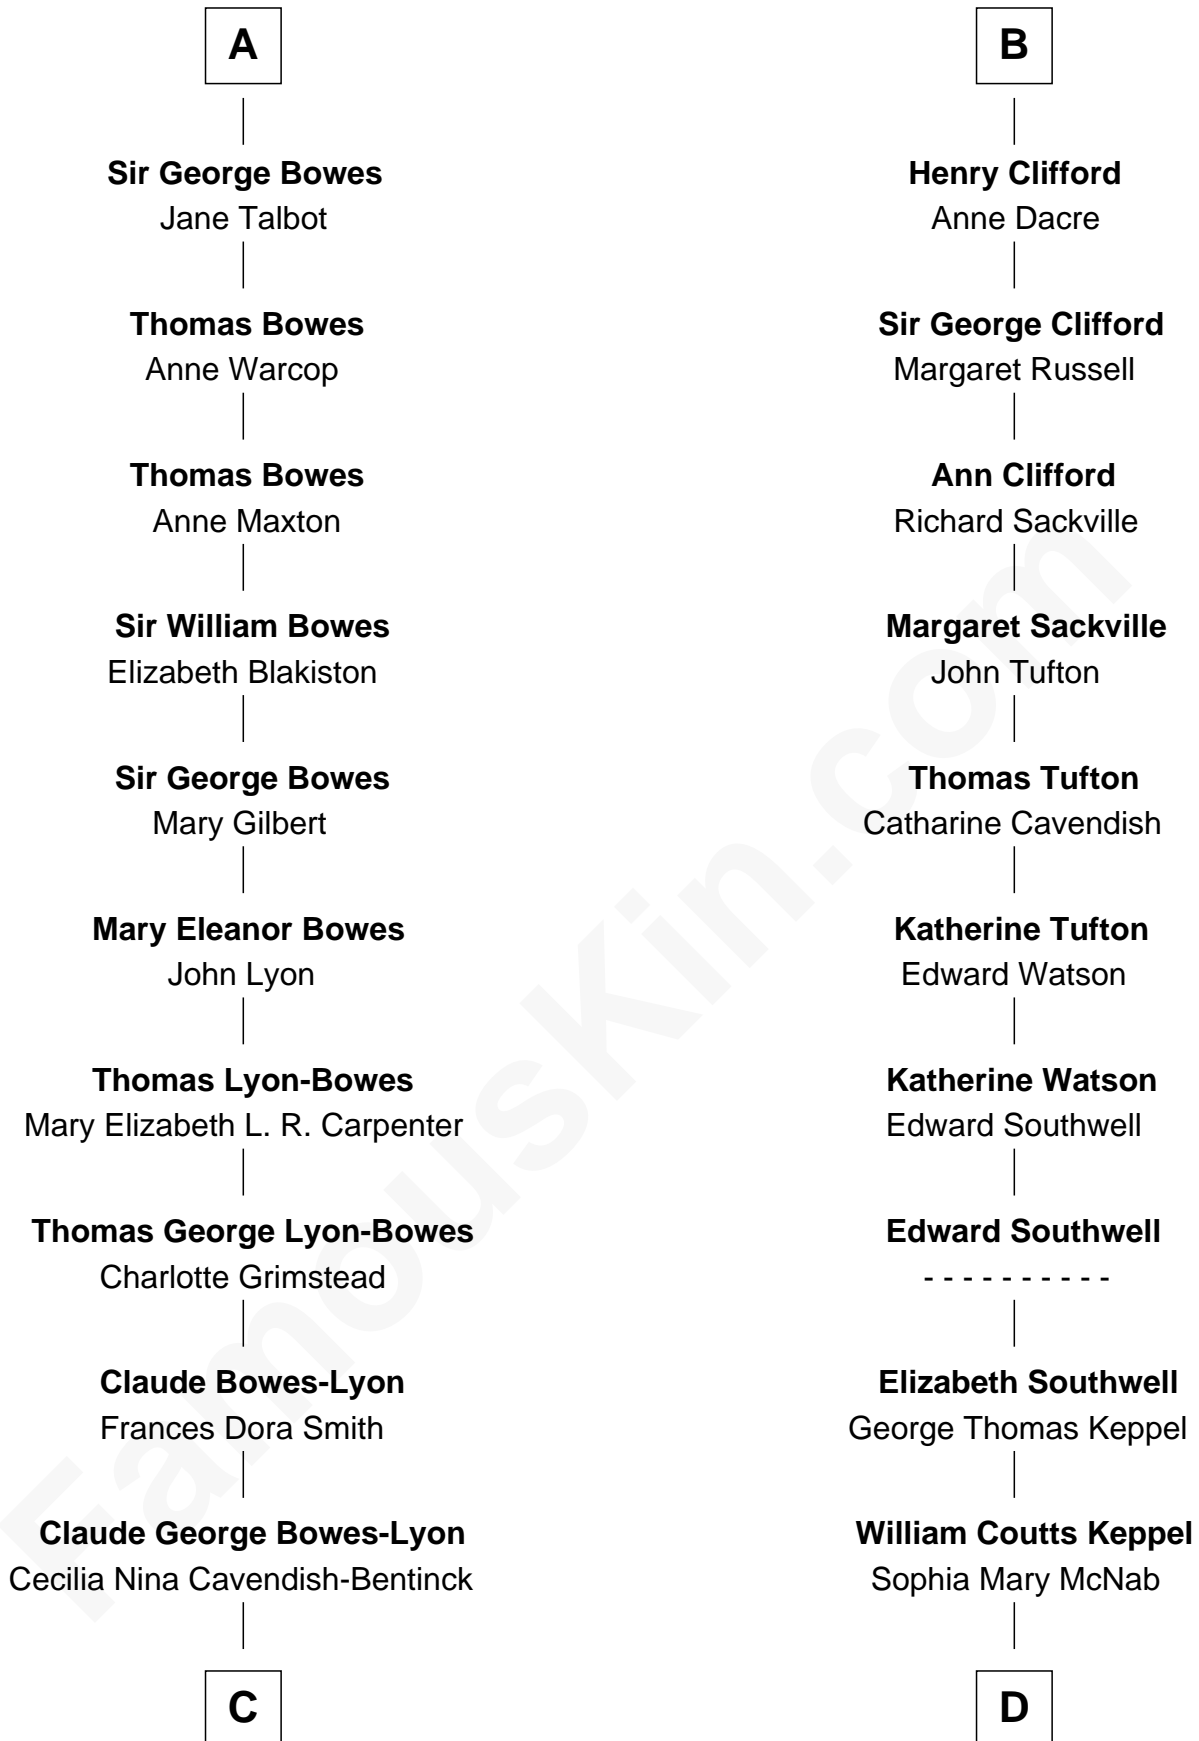

FamousKin.com Relationship Chart of

Prince Harry
Duke of Sussex

20th cousin of

Camilla Parker Bowles
Queen Consort of the United Kingdom

Sir John Bulmer

C

Elizabeth Bowes-Lyon

George VI, King of the United Kingdom

Elizabeth II, Queen of the United Kingdom

Prince Philip of Edinburgh

Charles III, King of the United Kingdom

Princess Diana Frances Spencer

Prince Harry

Duke of Sussex

D

George Keppel