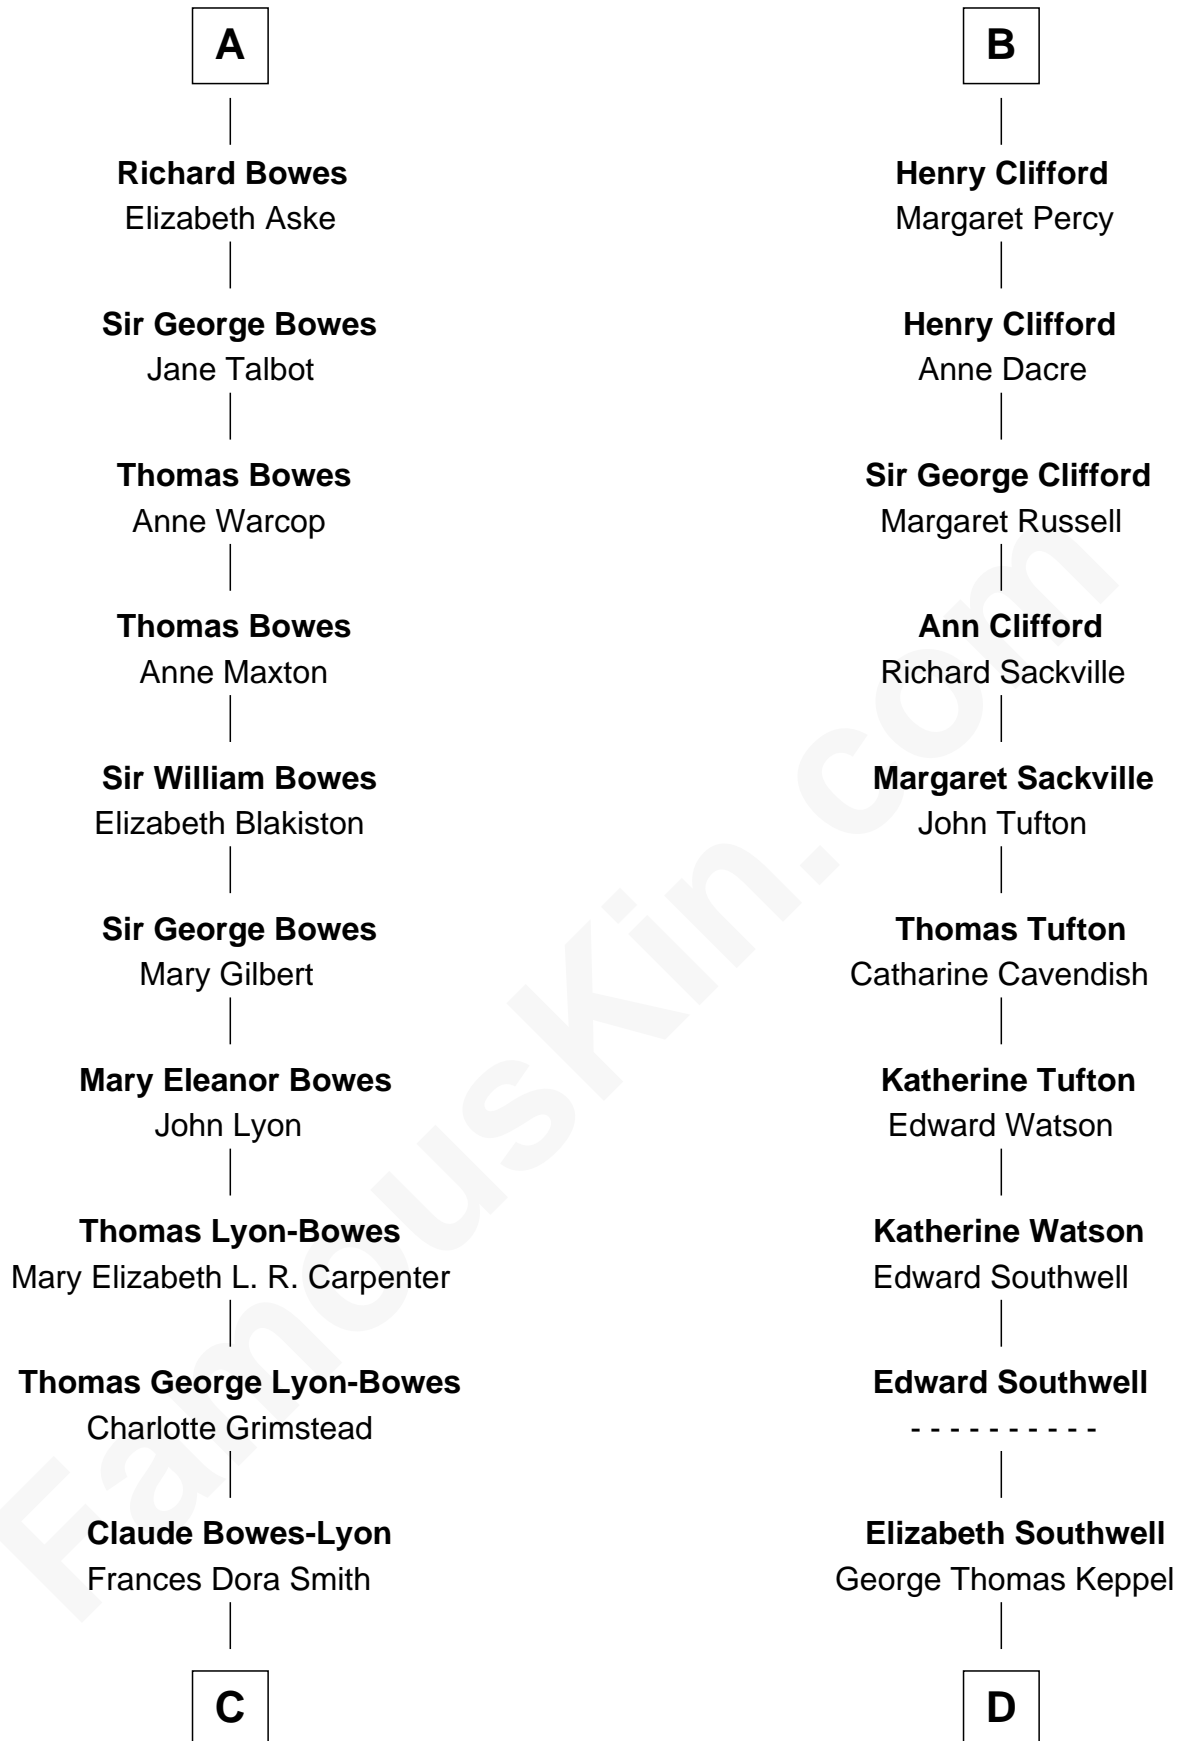

FamousKin.com Relationship Chart of

Prince Harry
Duke of Sussex

21st cousin of

Camilla Parker Bowles
Queen Consort of the United Kingdom

C

Claude George Bowes-Lyon
Cecilia Nina Cavendish-Bentinck

Elizabeth Bowes-Lyon
George VI, King of the United Kingdom

Elizabeth II, Queen of the United Kingdom
Prince Philip of Edinburgh

Charles III, King of the United Kingdom
Princess Diana Frances Spencer

Prince Harry
Duke of Sussex

D

William Coutts Keppel
Sophia Mary McNab