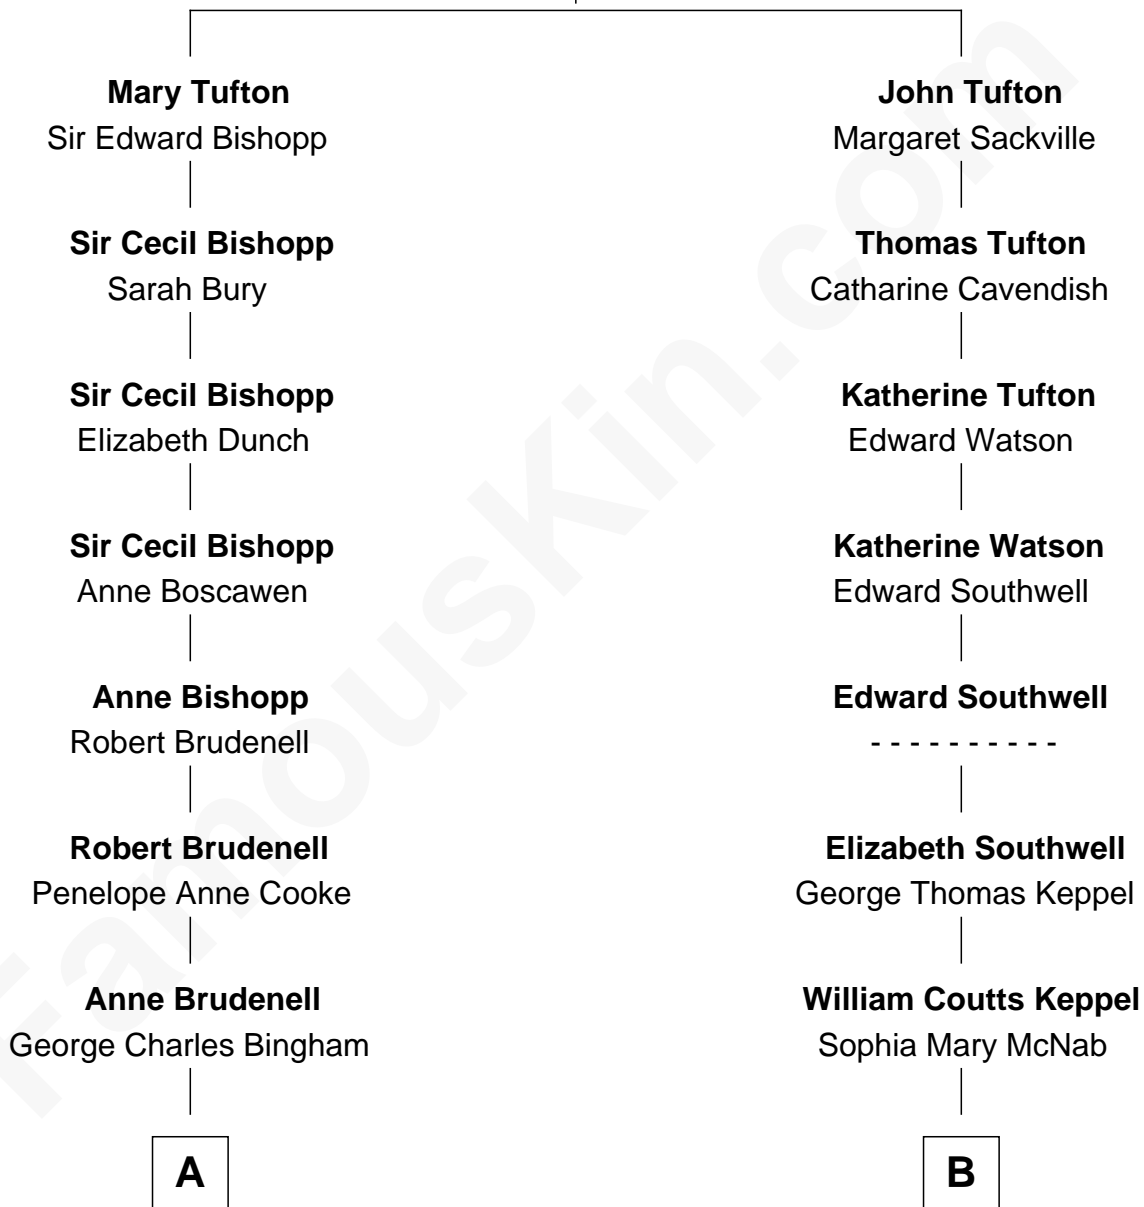

FamousKin.com Relationship Chart of

Prince Harry
Duke of Sussex

10th cousin 2 times removed of

Camilla Parker Bowles

Queen Consort of the United Kingdom

Sir Nicholas Tufton
Frances Cecil

A

Charles George Bingham
Cecilia Catherine Gordon-Lennox

Rosalind Cecilia Caroline Bingham
James Albert Edward Hamilton

Cynthia Elinor Beatrix Hamilton
Albert Edward John Spencer

Edward John Spencer
Frances Ruth Burke Roche

Princess Diana Frances Spencer
Charles III, King of the United Kingdom