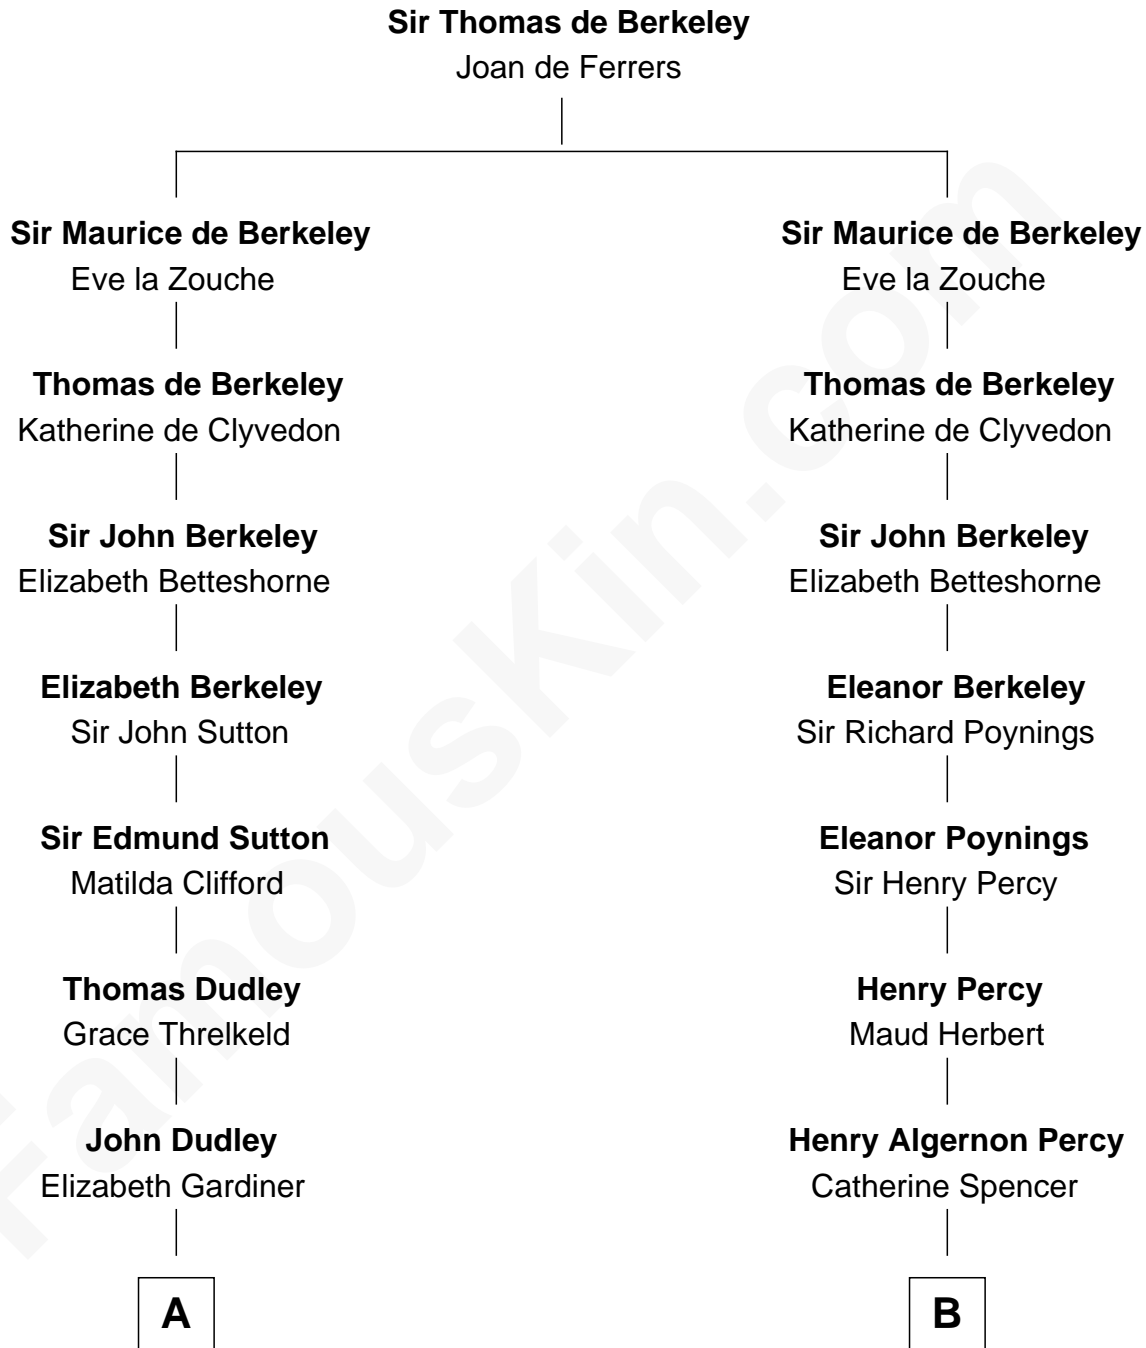

FamousKin.com
Relationship Chart of
Prince Harry
Duke of Sussex

19th cousin 2 times removed of
Camilla Parker Bowles
Queen Consort of the United Kingdom

C

Edward John Spencer
Frances Ruth Burke Roche

Princess Diana Frances Spencer
Charles III, King of the United Kingdom

Prince Harry
Duke of Sussex

D

William Coutts Keppel
Sophia Mary McNab

George Keppel
Alice Frederica Edmonstone

Sonia Rosemary Keppel
Roland Calvert Cubitt

Rosalind Maud Cubitt
Bruce Middleton Hope Shand

Camilla Parker Bowles
Queen Consort