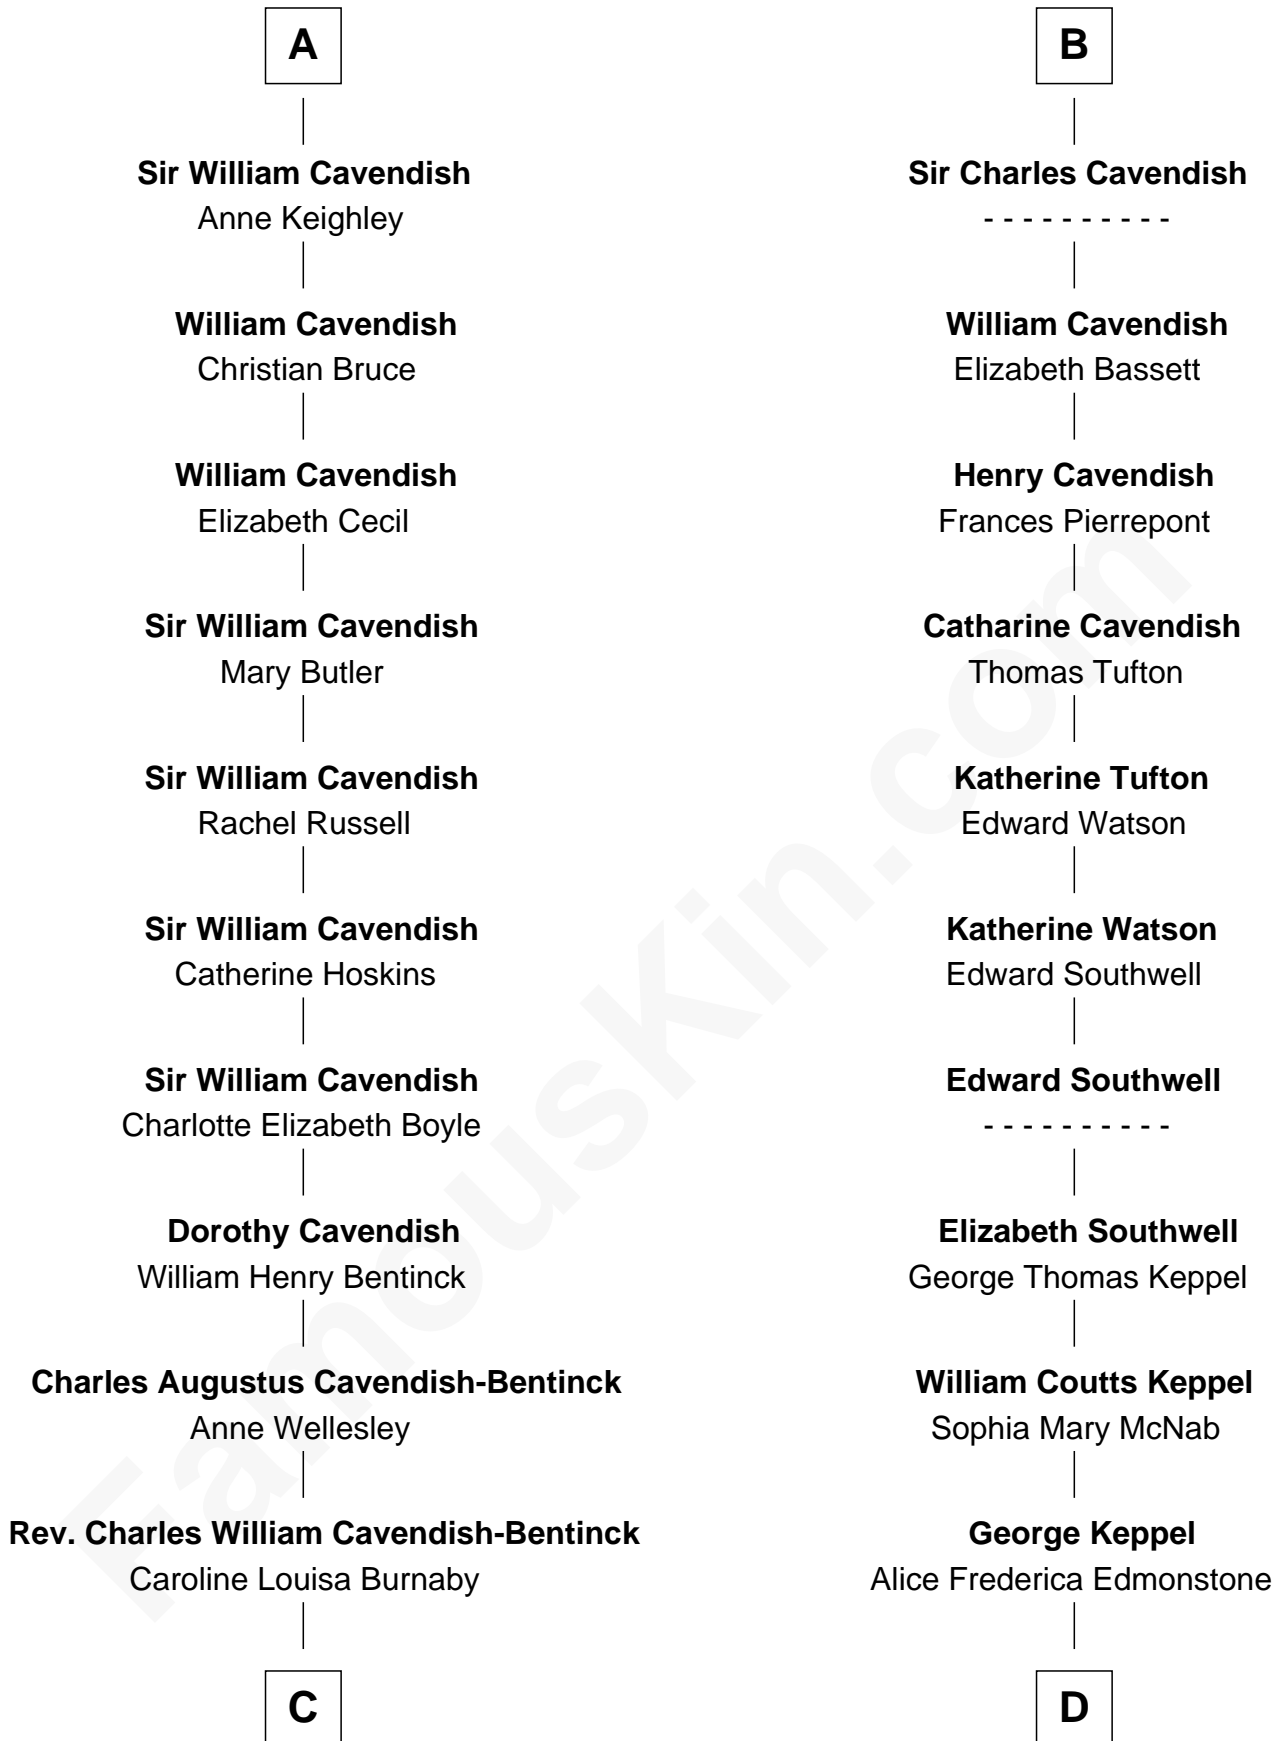

FamousKin.com
Relationship Chart of
Prince Harry
Duke of Sussex

19th cousin 2 times removed of

Camilla Parker Bowles
Queen Consort of the United Kingdom

Sir John Mablethorpe

C

Cecilia Nina Cavendish-Bentinck

Claude George Bowes-Lyon

Elizabeth Bowes-Lyon

George VI, King of the United Kingdom

Elizabeth II, Queen of the United Kingdom

Prince Philip of Edinburgh

Charles III, King of the United Kingdom

Princess Diana Frances Spencer