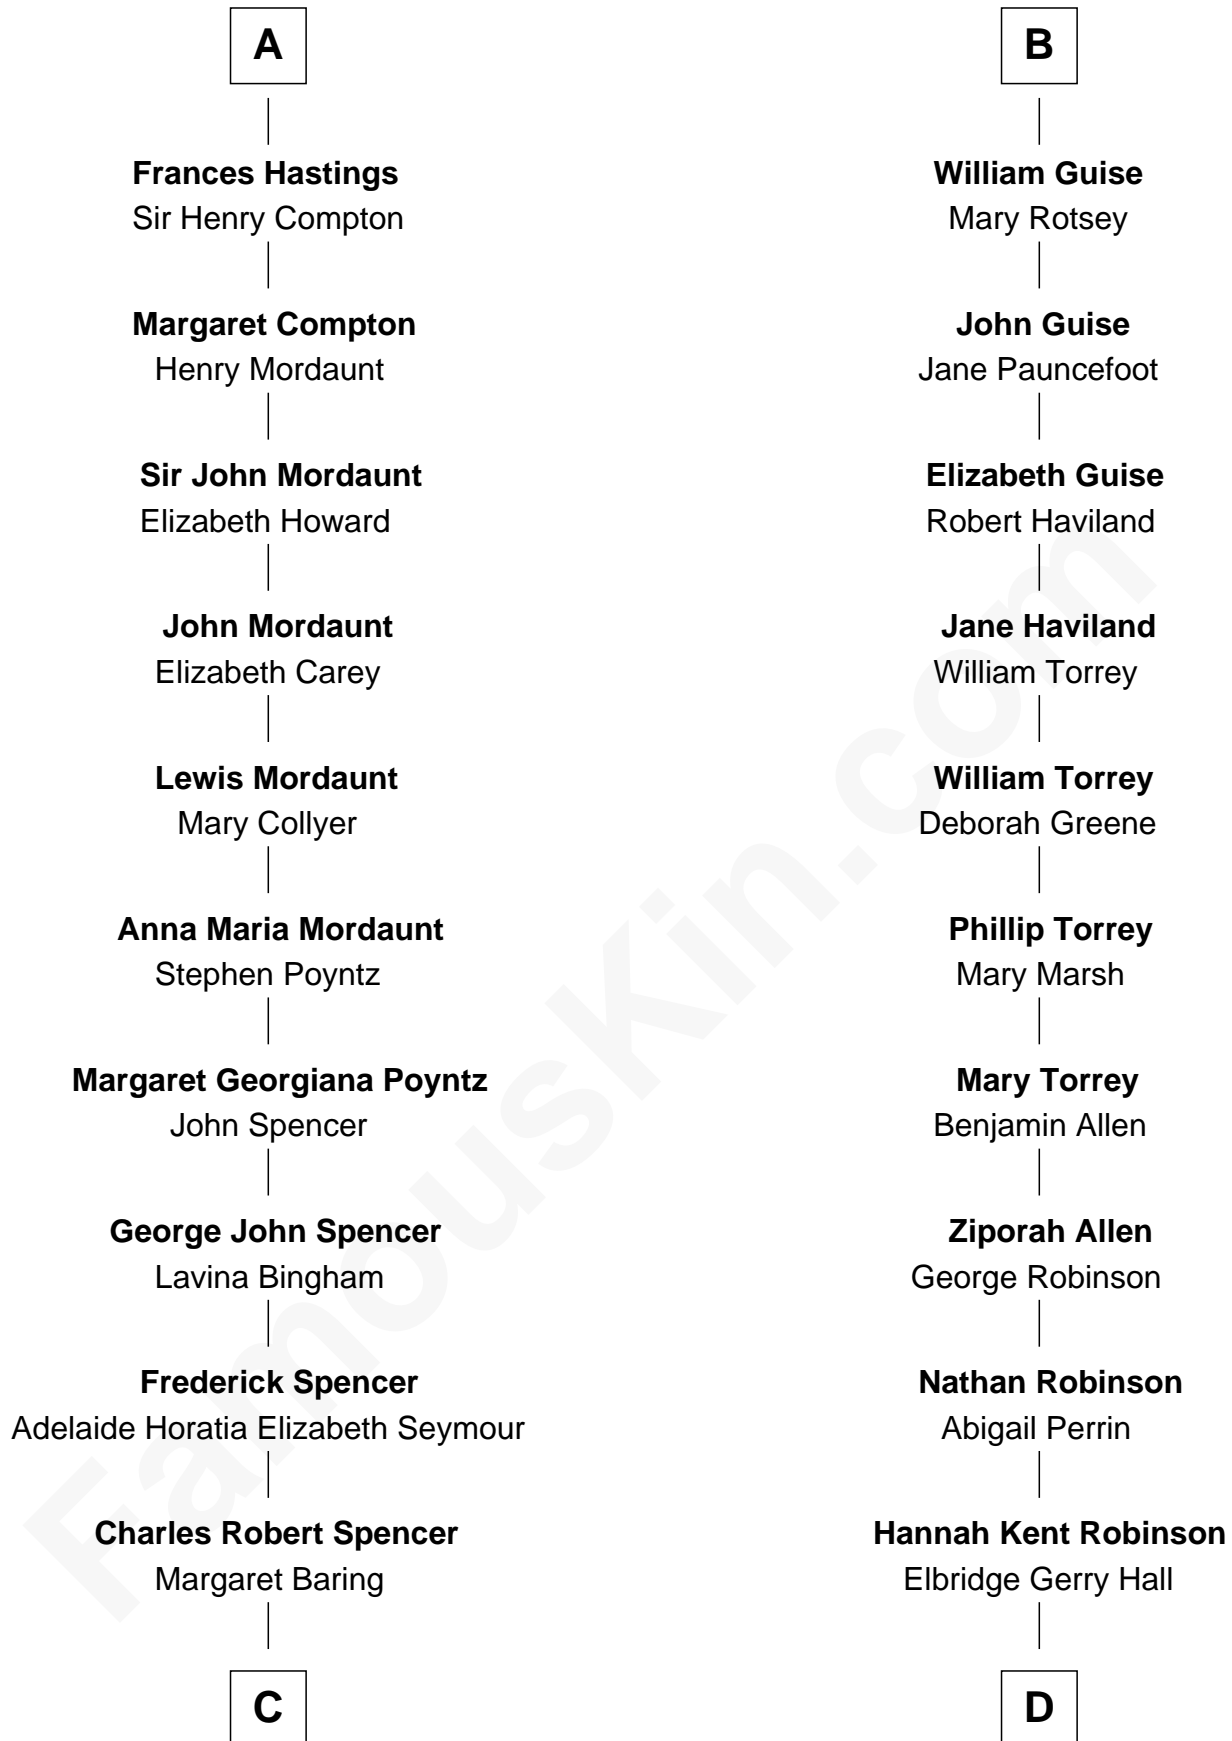

FamousKin.com Relationship Chart of

Prince Harry
Duke of Sussex

20th cousin of

Raquel Welch
Movie Actress

William III of Hainault
Jeanne of Valois

Philippa of Hainault
Edward III, King of England

John of Gaunt
Katherine Roet

John of Gaunt
Blanche of Lancaster

Elizabeth of Lancaster
John de Holand

Constance de Holand
Sir John Grey

Sir Edmund Grey
Katherine Percy

Anne Grey
Sir John Grey

Probable

Tacy Grey
John Guise

B