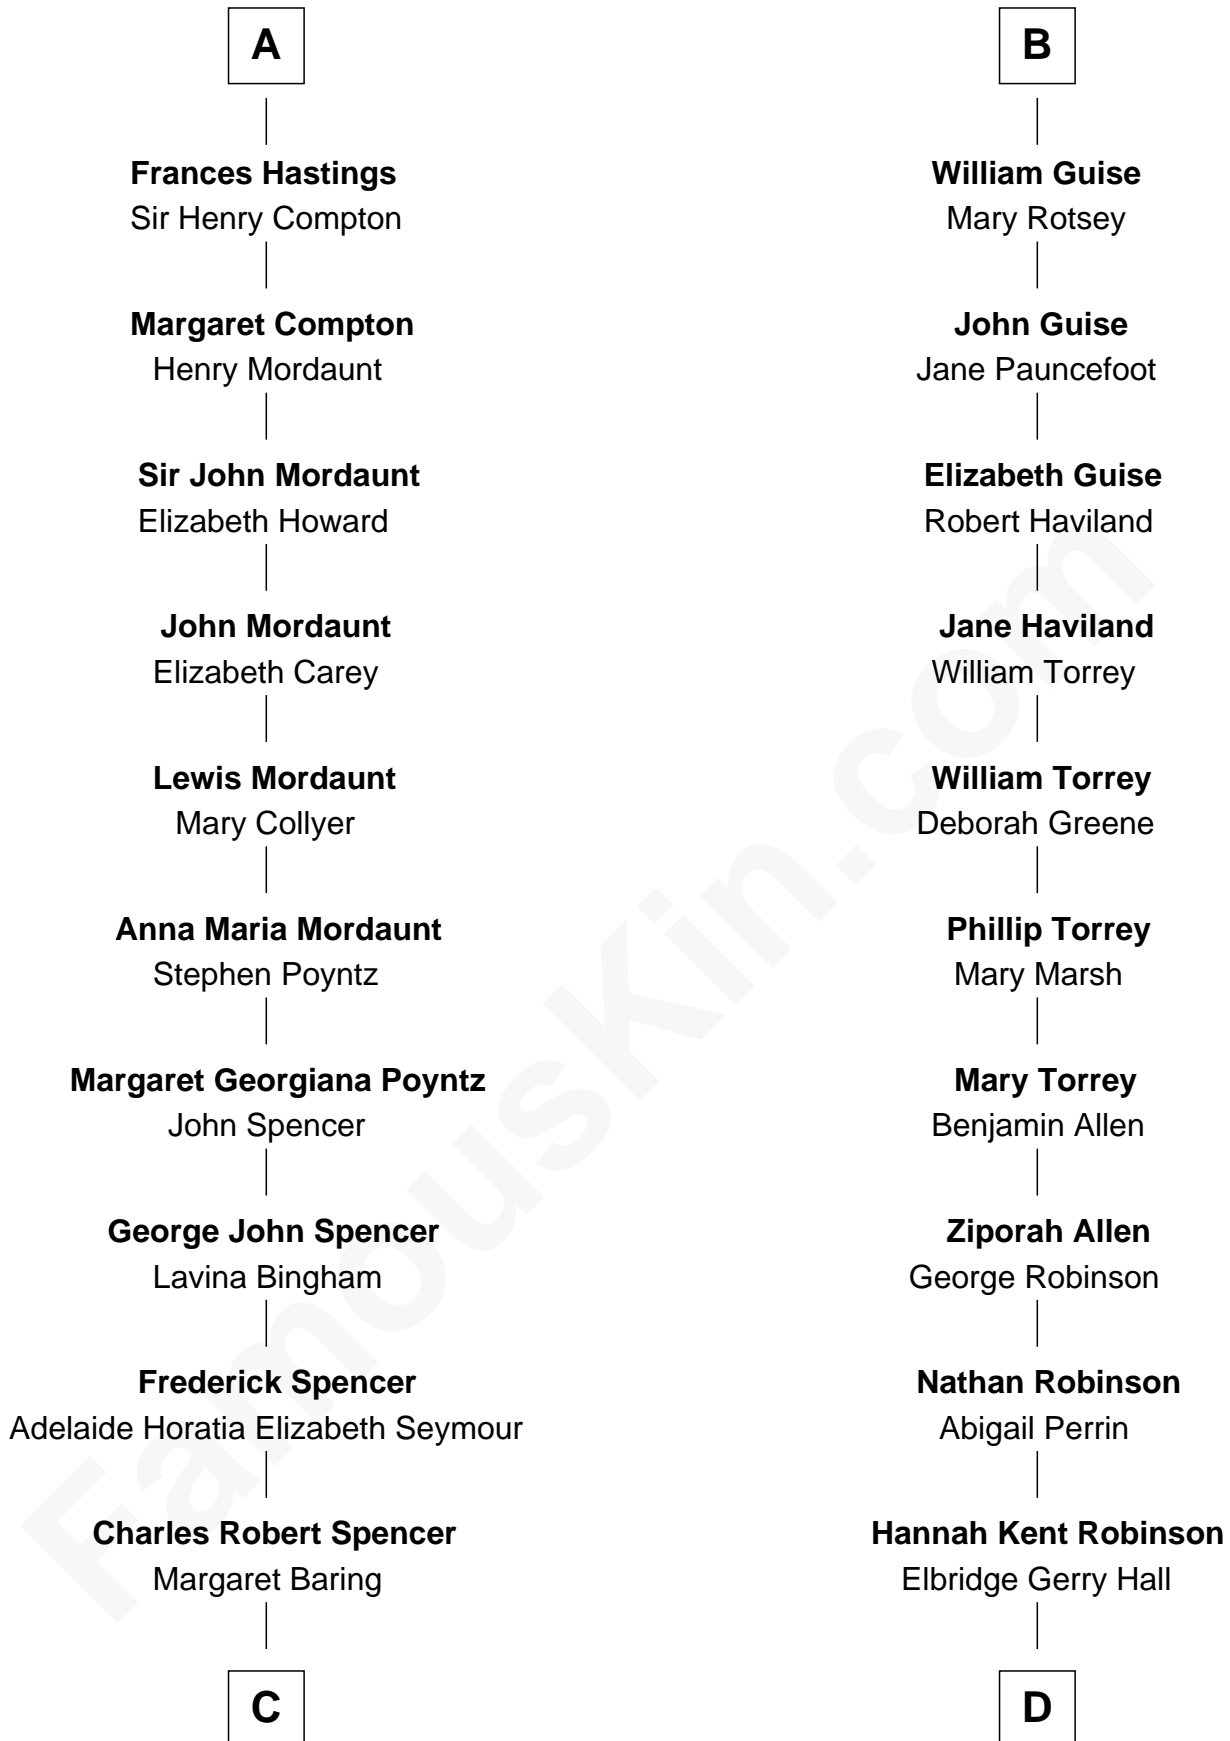

FamousKin.com Relationship Chart of

Prince Harry
Duke of Sussex

20th cousin of

Raquel Welch
Movie Actress

Sir Henry de Percy
Eleanor de Arundel

C

Albert Edward John Spencer

Cynthia Elinor Beatrix Hamilton

Edward John Spencer

Frances Ruth Burke Roche

Princess Diana Frances Spencer

Charles III, King of the United Kingdom

Prince Harry

Duke of Sussex

D

Justin Smith Hall