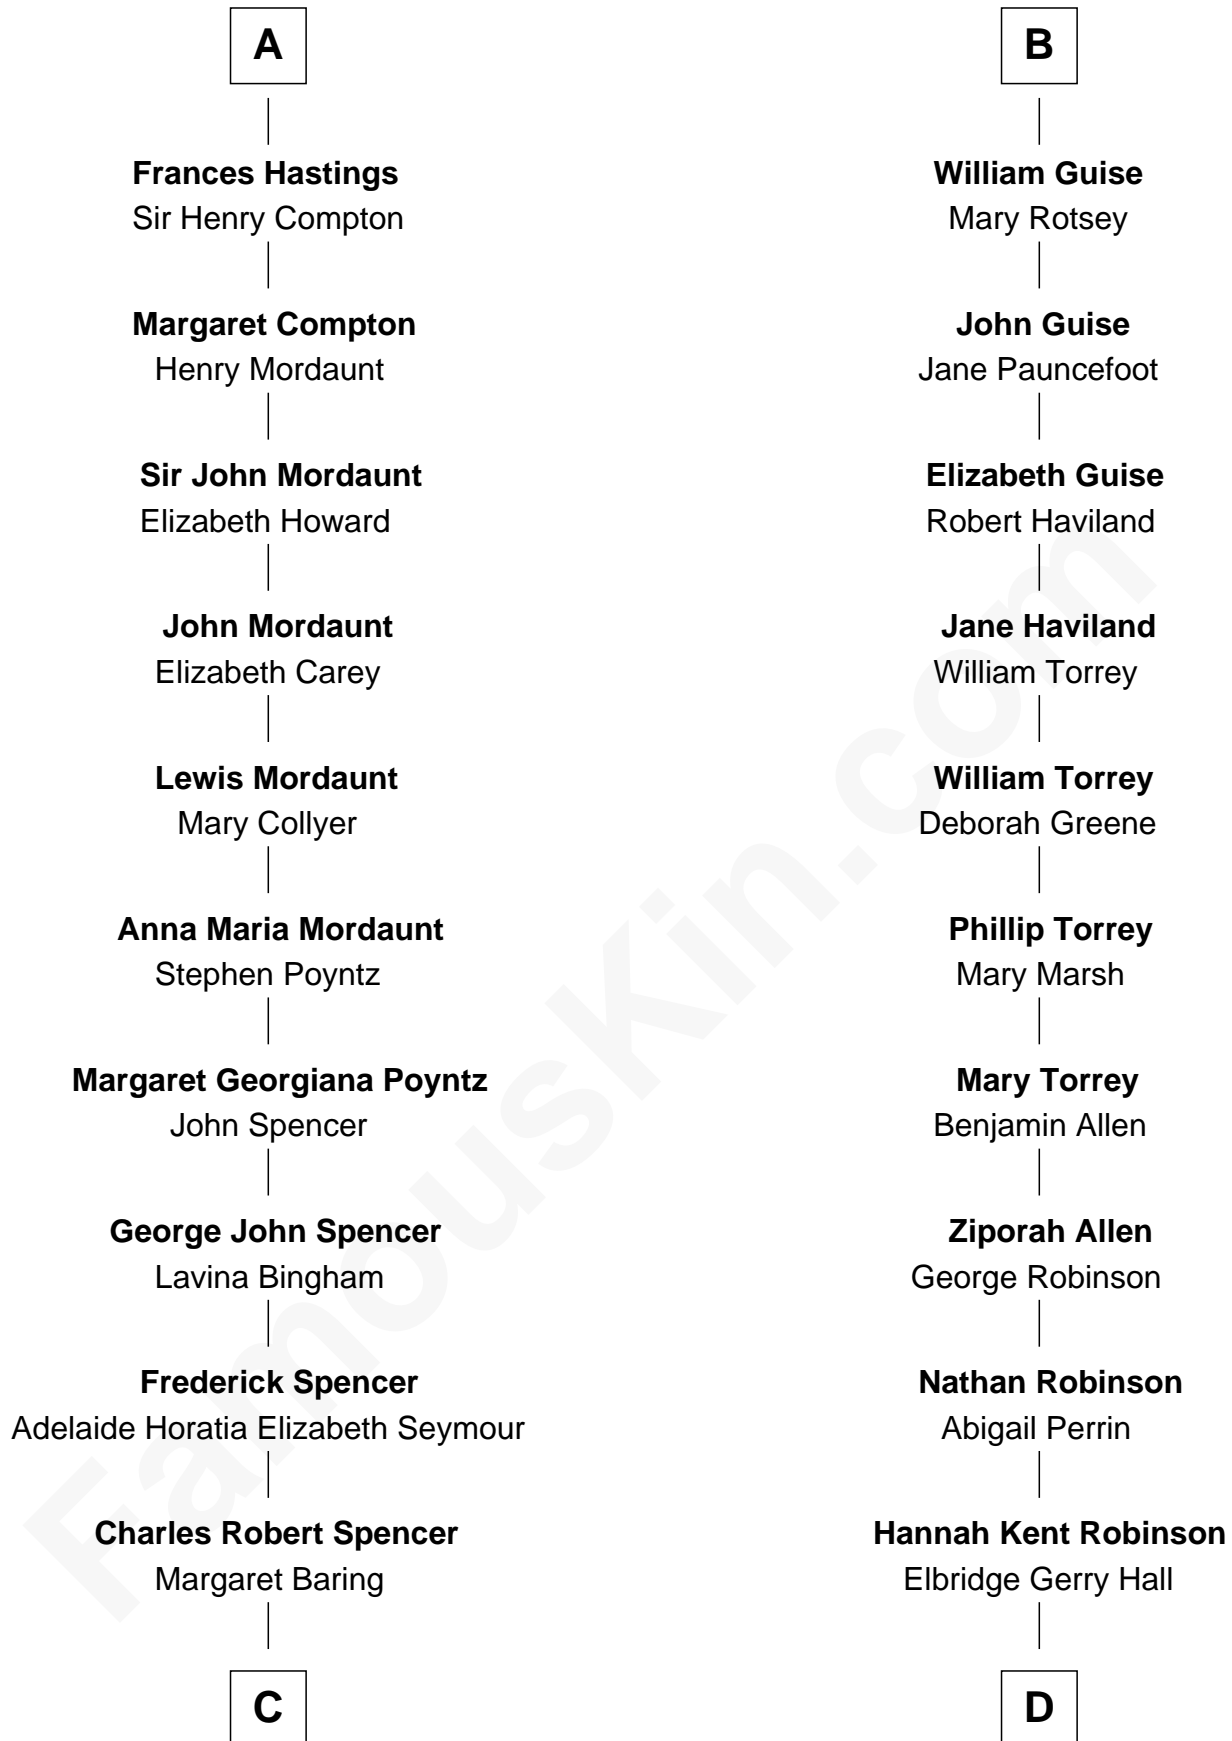

# FamousKin.com Relationship Chart of

**Prince Harry**  
*Duke of Sussex*

20th cousin of

**Raquel Welch**  
*Movie Actress*

**C**

**Albert Edward John Spencer**

Cynthia Elinor Beatrix Hamilton

**Edward John Spencer**

Frances Ruth Burke Roche

**Princess Diana Frances Spencer**

Charles III, King of the United Kingdom

**Prince Harry**

*Duke of Sussex*

**D**

**Justin Smith Hall**

Sarah Mehitable Stanford