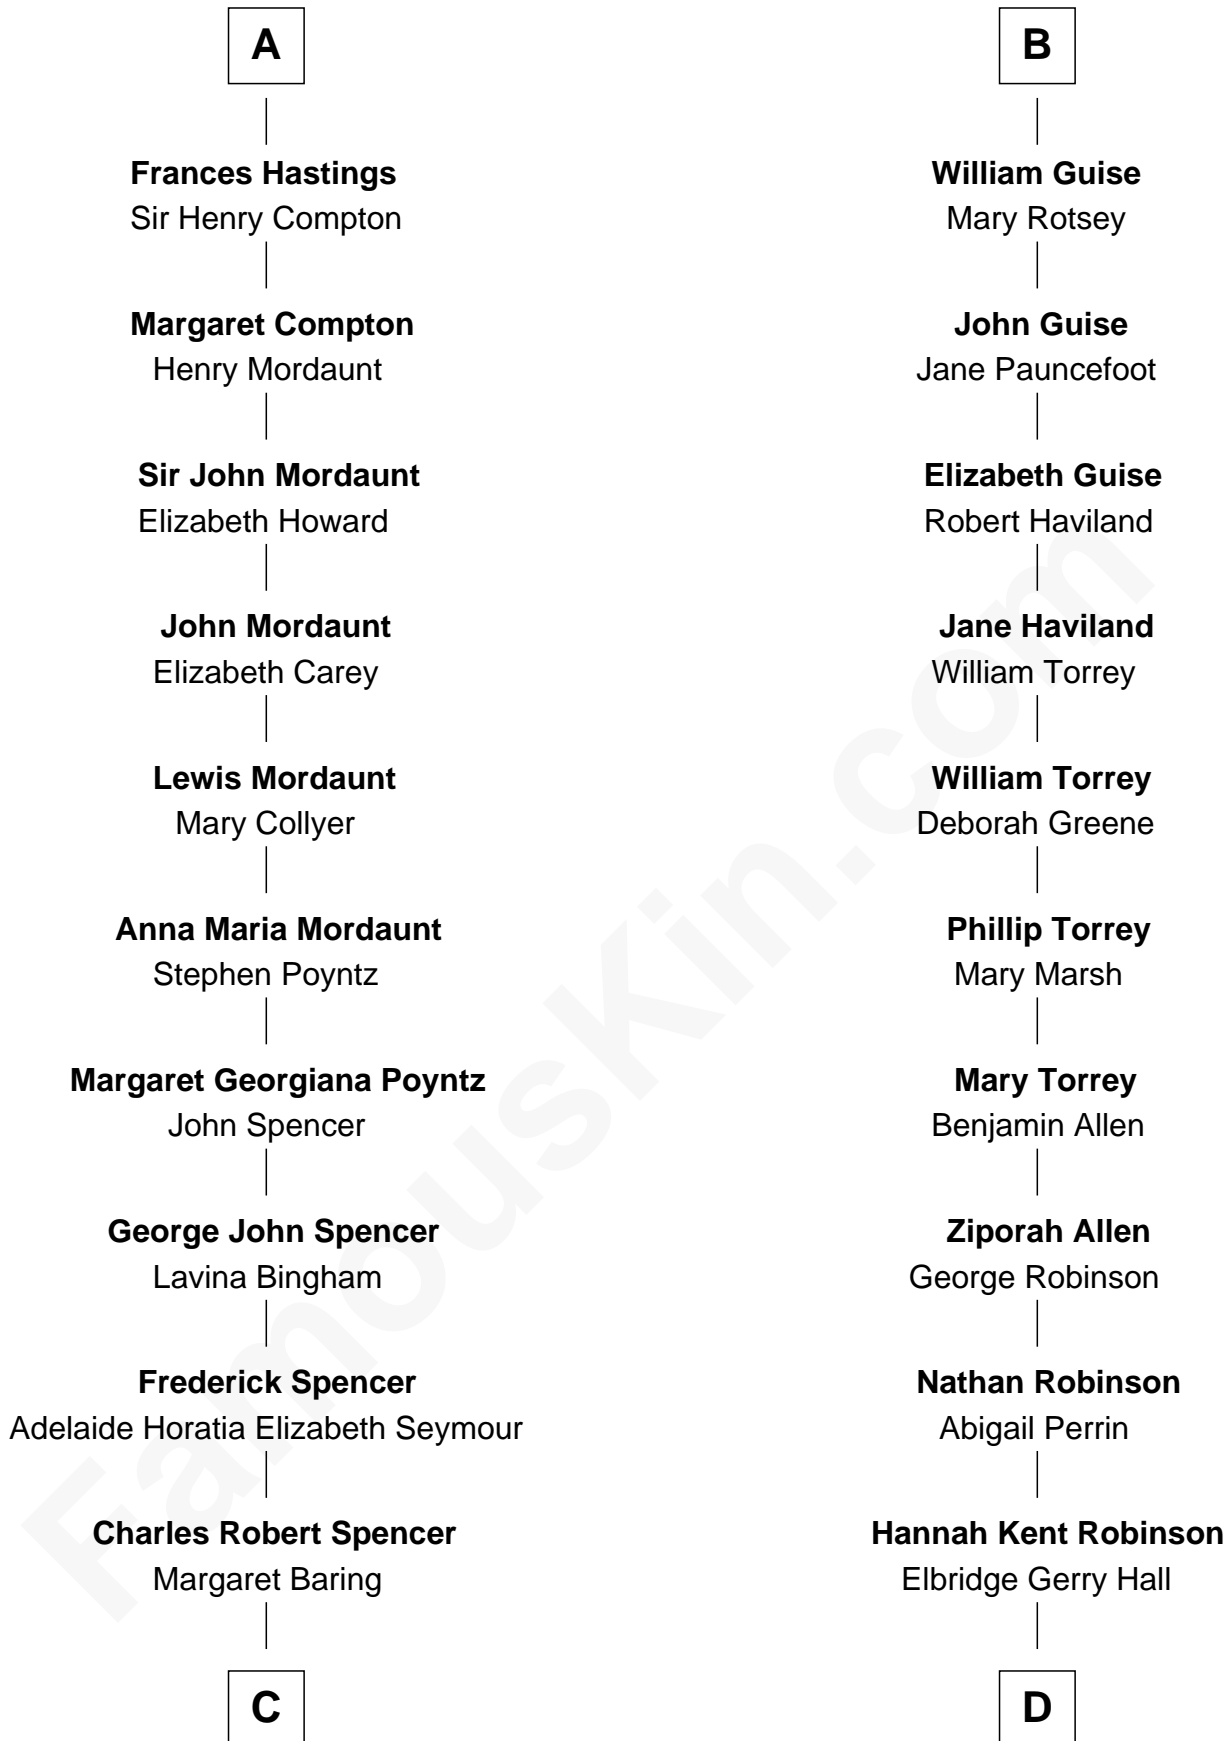

FamousKin.com Relationship Chart of

Prince Harry
Duke of Sussex

20th cousin of

Raquel Welch
Movie Actress

Sir Ranulph de Neville
Euphemia de Clavering

C

Albert Edward John Spencer

Cynthia Elinor Beatrix Hamilton

Edward John Spencer

Frances Ruth Burke Roche

Princess Diana Frances Spencer

Charles III, King of the United Kingdom

Prince Harry

Duke of Sussex

D

Justin Smith Hall