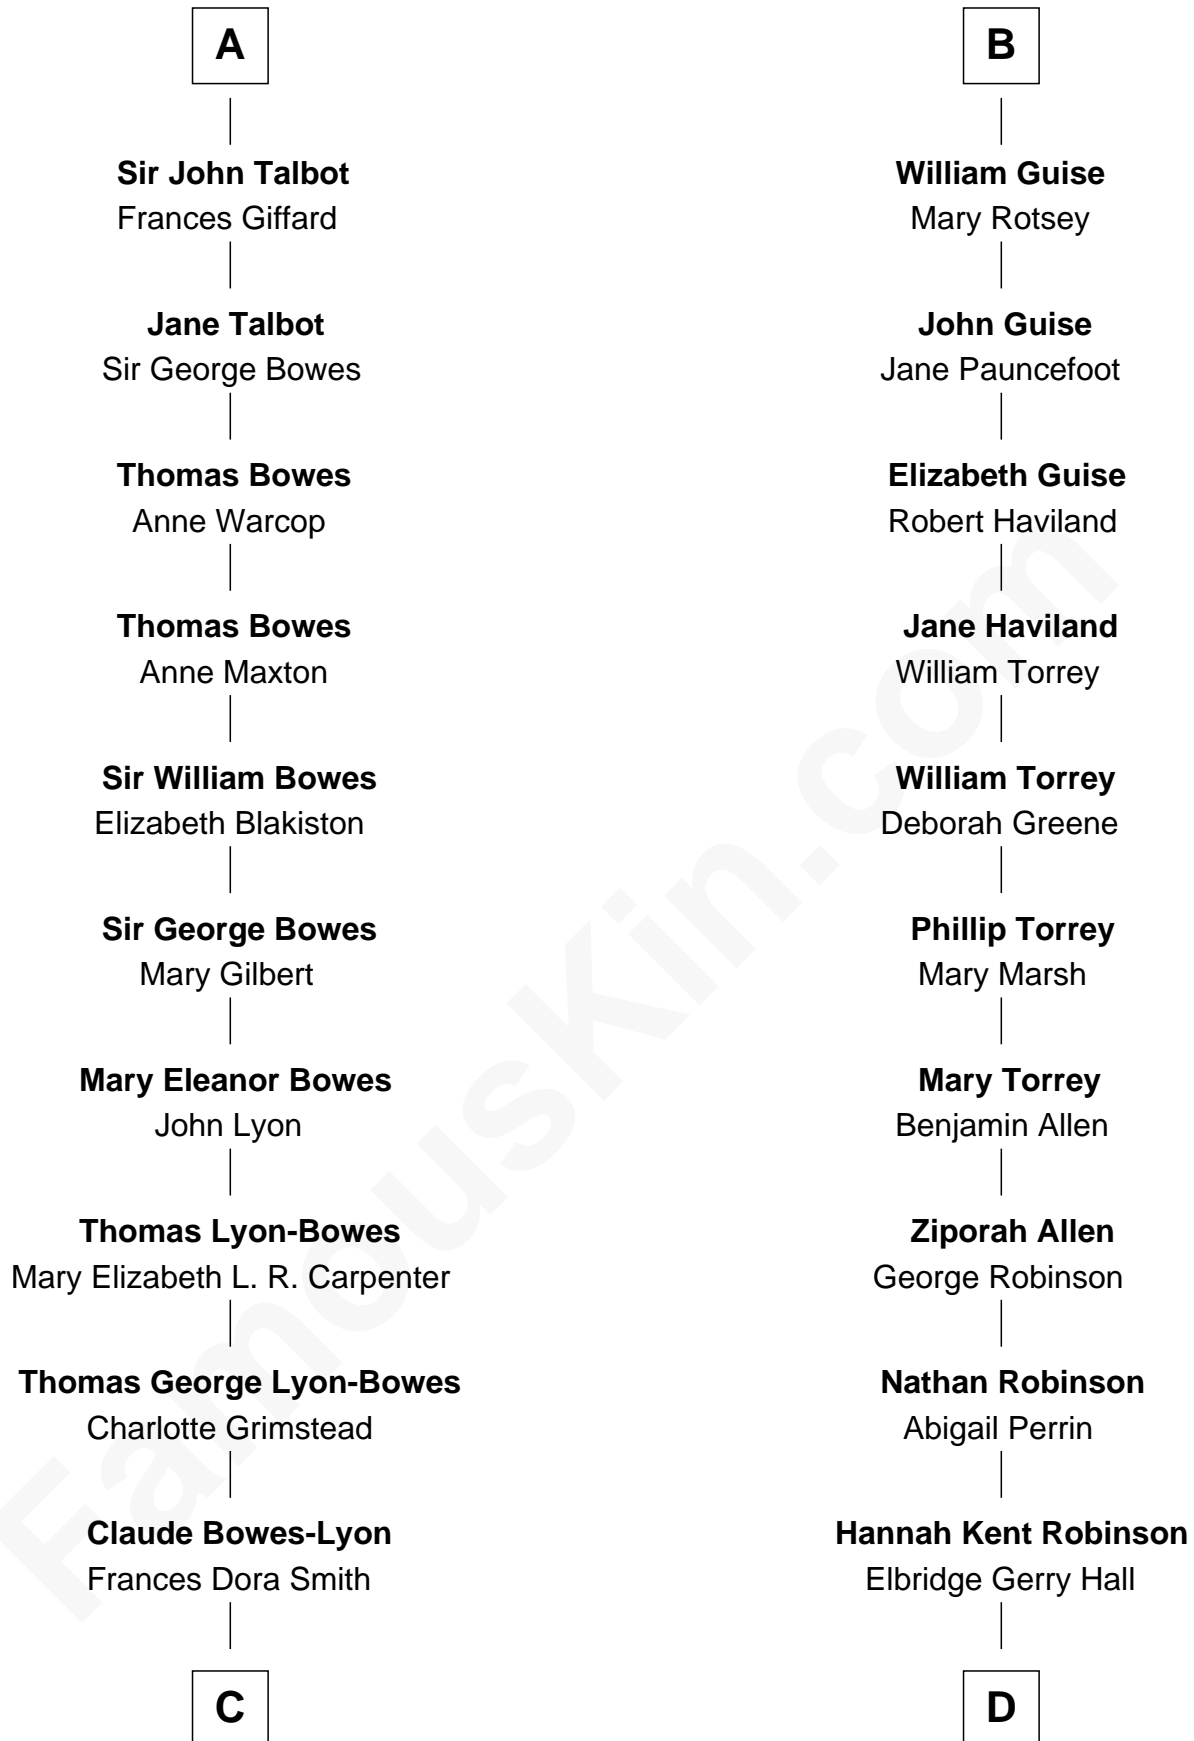

# FamousKin.com Relationship Chart of

**Prince Harry**  
*Duke of Sussex*

20th cousin 1 time removed of

**Raquel Welch**  
*Movie Actress*

**William de Ros**  
Maude de Vaux

**Sir William de Ros**  
Margery de Badlesmere

**A**

**Sir William de Ros**  
Margery de Badlesmere

**Thomas de Ros**  
Beatrice de Stafford

**Margaret de Ros**  
Sir Reynold Grey

**Sir John Grey**  
Constance de Holand

**Sir Edmund Grey**  
Katherine Percy

**Anne Grey**  
Sir John Grey

*Probable*

**Tacy Grey**  
John Guise

**B**

**C**

**Claude George Bowes-Lyon**  
Cecilia Nina Cavendish-Bentinck

**Elizabeth Bowes-Lyon**  
George VI, King of the United Kingdom