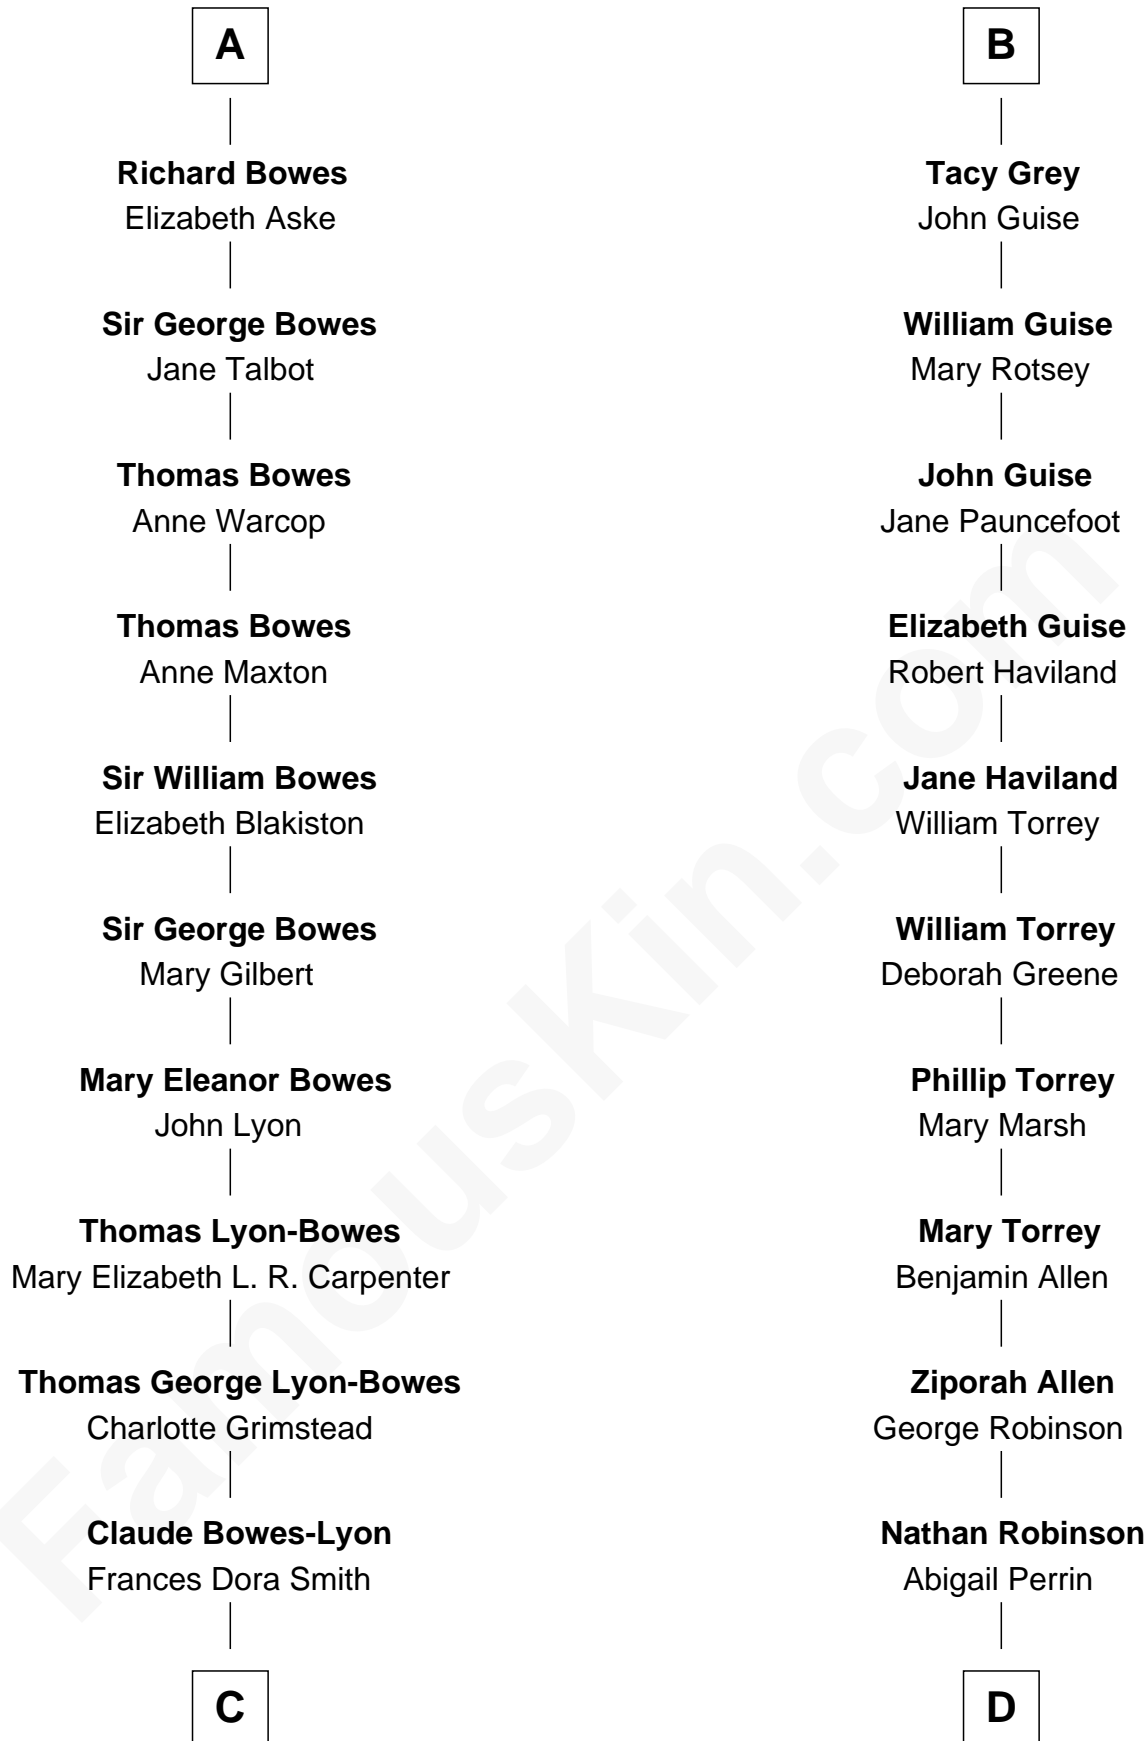

FamousKin.com Relationship Chart of

Prince Harry
Duke of Sussex

21st cousin of

Raquel Welch
Movie Actress

Sir Edmund Mortimer
Margaret de Fiennes

C

Claude George Bowes-Lyon
Cecilia Nina Cavendish-Bentinck

Elizabeth Bowes-Lyon
George VI, King of the United Kingdom

Elizabeth II, Queen of the United Kingdom
Prince Philip of Edinburgh

Charles III, King of the United Kingdom
Princess Diana Frances Spencer

Prince Harry
Duke of Sussex

D

Hannah Kent Robinson
Elbridge Gerry Hall