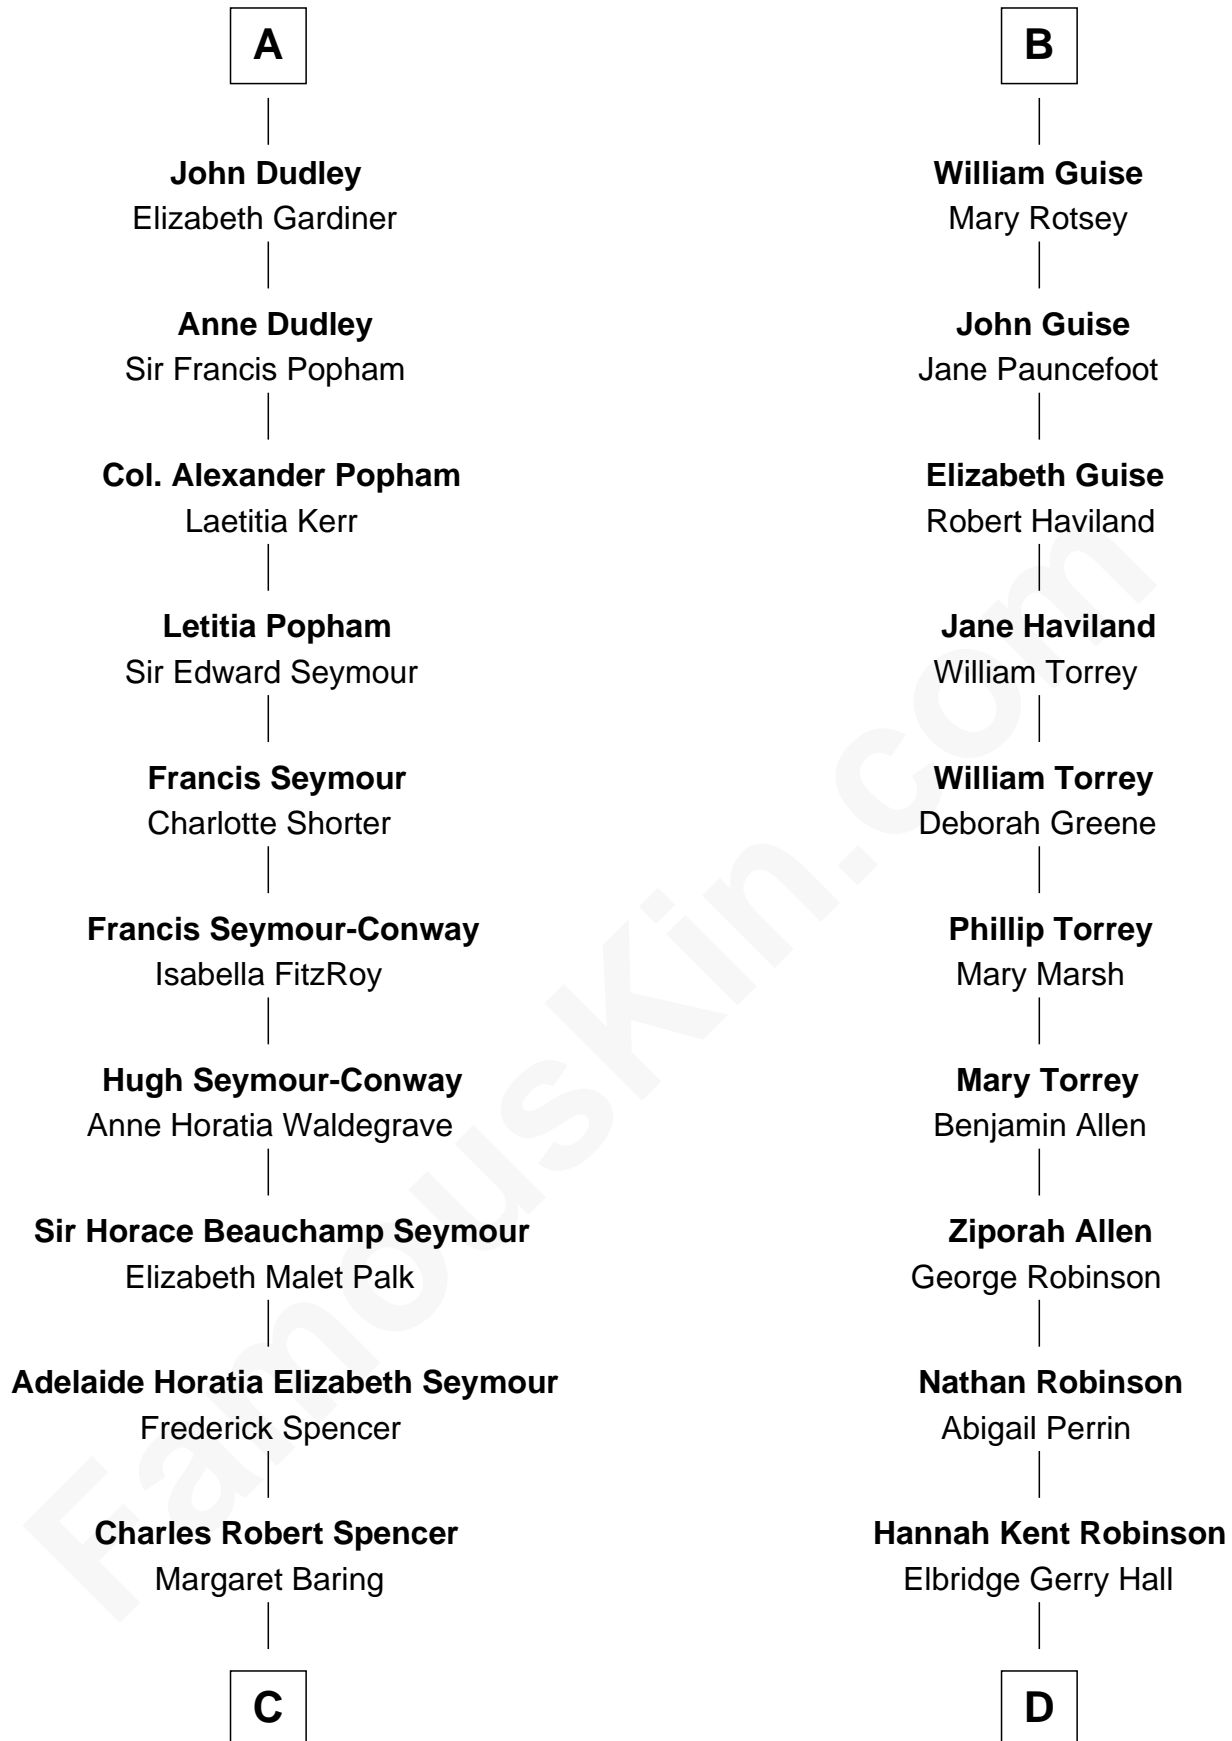

FamousKin.com Relationship Chart of

Prince Harry
Duke of Sussex

20th cousin of

Raquel Welch
Movie Actress

Sir Edmund Mortimer
Elizabeth de Badlesmere

Sir Roger de Mortimer
Philippa de Montagu

Edmund Mortimer
Philippa Plantagenet

Elizabeth Mortimer
Sir Henry Percy

Sir Henry Percy
Eleanor Neville

Katherine Percy
Sir Edmund Grey

Anne Grey
Sir John Grey

Probable

Tacy Grey
John Guise

B

C

Albert Edward John Spencer

Cynthia Elinor Beatrix Hamilton

Edward John Spencer

Frances Ruth Burke Roche

Princess Diana Frances Spencer

Charles III, King of the United Kingdom

Prince Harry

Duke of Sussex