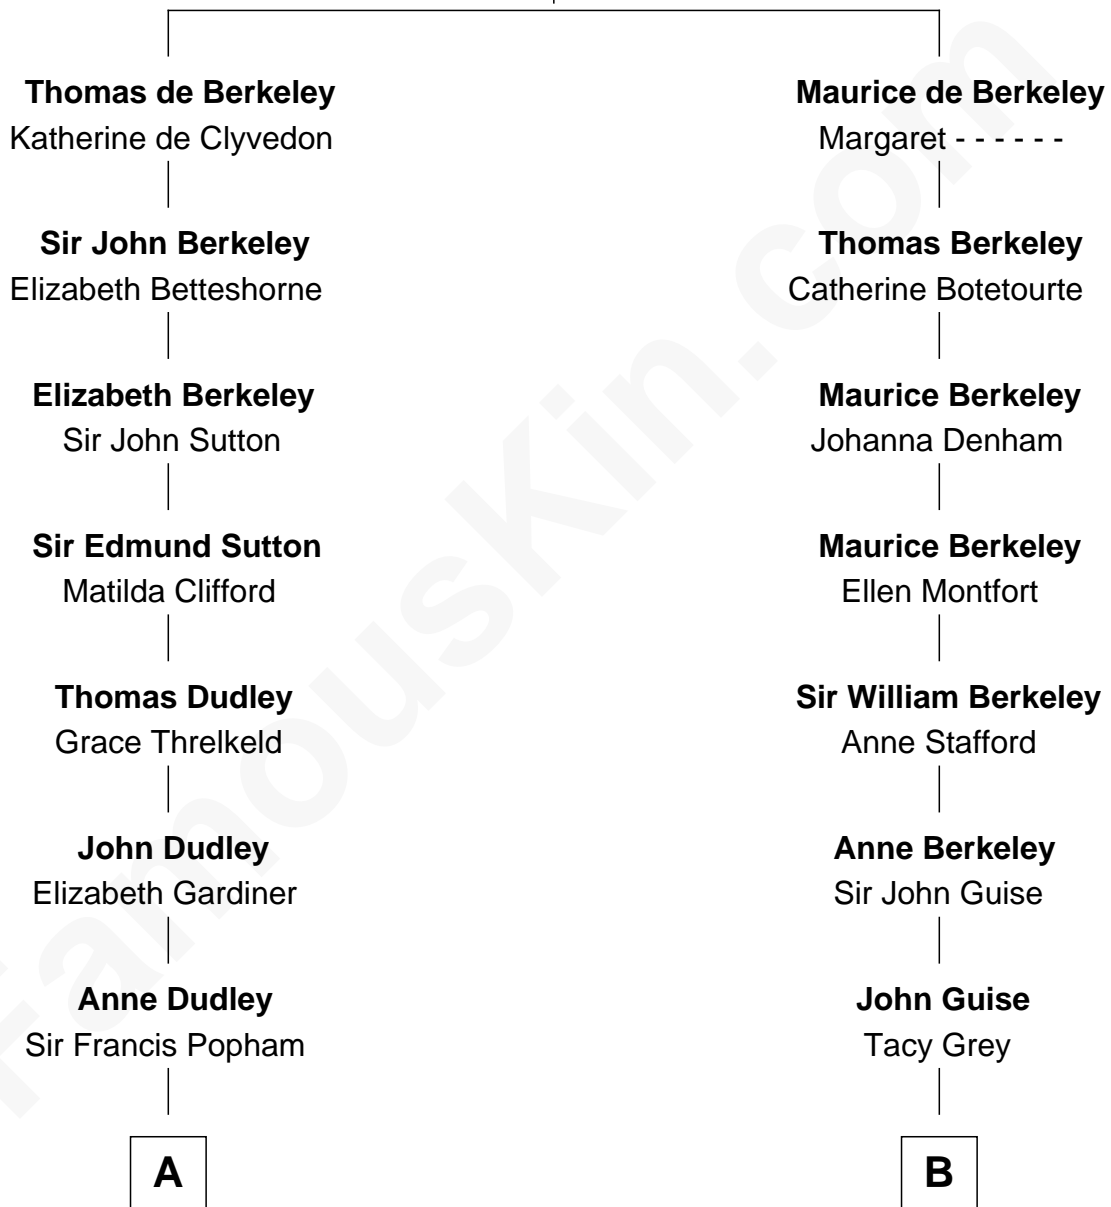

FamousKin.com Relationship Chart of

Prince Harry
Duke of Sussex

18th cousin 2 times removed of

Raquel Welch
Movie Actress

Sir Maurice de Berkeley
Eve la Zouche

C

Princess Diana Frances Spencer
Charles III, King of the United Kingdom

Prince Harry
Duke of Sussex

D

Justin Smith Hall
Sarah Mehitable Stanford

Emery Stanford Hall
Clara Louise Adams

Josephine Sarah Hall
Armando Carlos Tejada

Raquel Welch
aka Raquel Welch

FamousKin.com