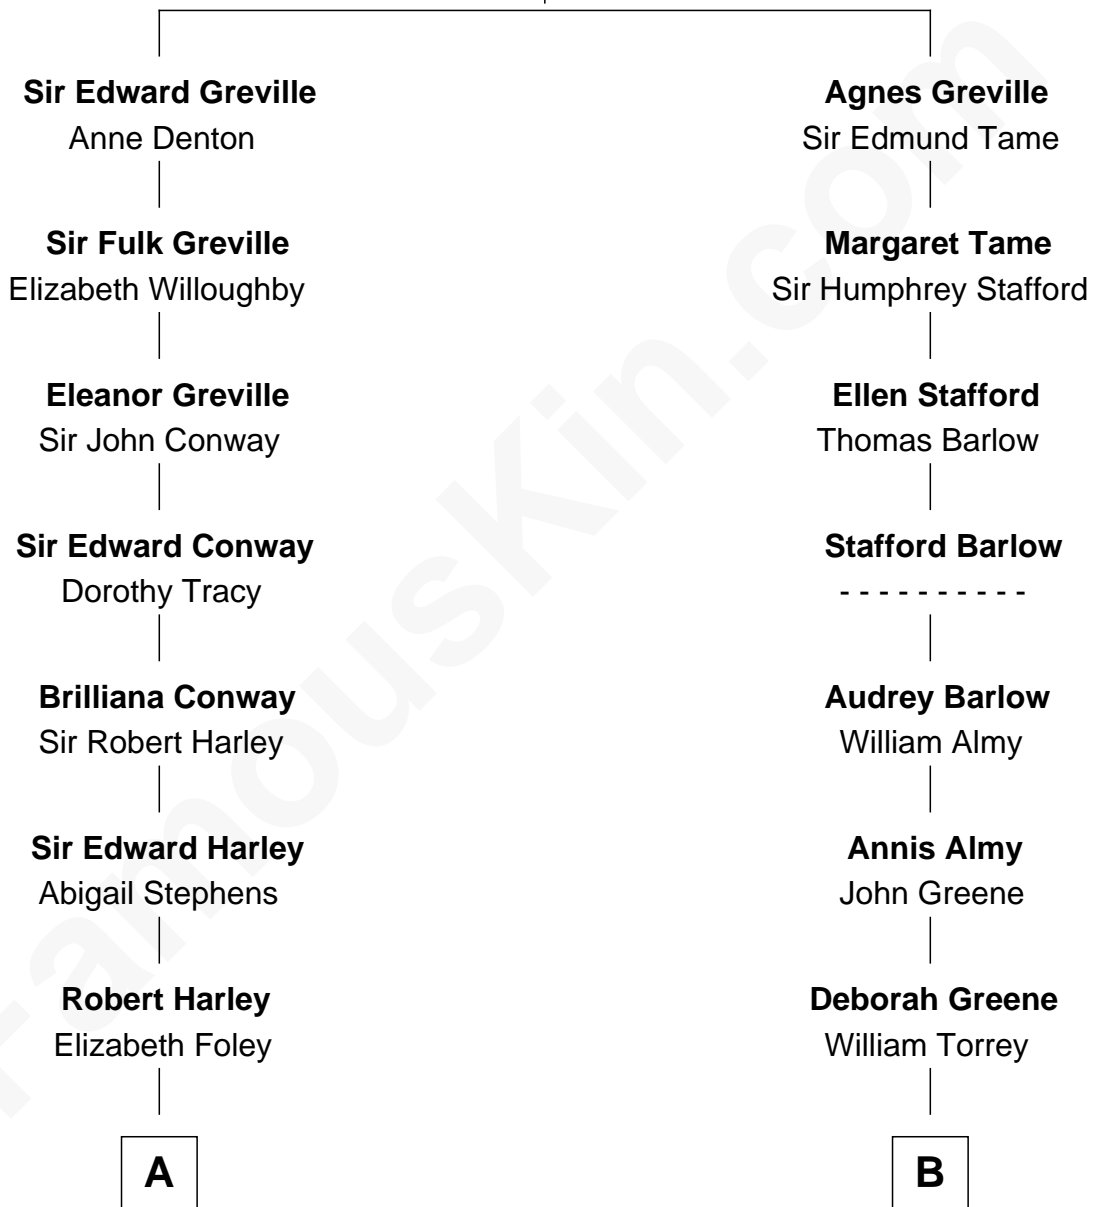

# FamousKin.com Relationship Chart of

**Prince Harry**  
*Duke of Sussex*

15th cousin 1 time removed of

**Raquel Welch**  
*Movie Actress*

**John Greville**  
Jane Forster

**A**

**Edward Harley**  
Henrietta Cavendish Holles

**Margaret Cavendish Harley**  
Sir William Bentinck

**William Henry Bentinck**  
Dorothy Cavendish

**Charles Augustus Cavendish-Bentinck**  
Anne Wellesley

**Rev. Charles William Cavendish-Bentinck**  
Caroline Louisa Burnaby

**Cecilia Nina Cavendish-Bentinck**  
Claude George Bowes-Lyon

**Elizabeth Bowes-Lyon**  
George VI, King of the United Kingdom

**Elizabeth II, Queen of the United Kingdom**  
Prince Philip of Edinburgh