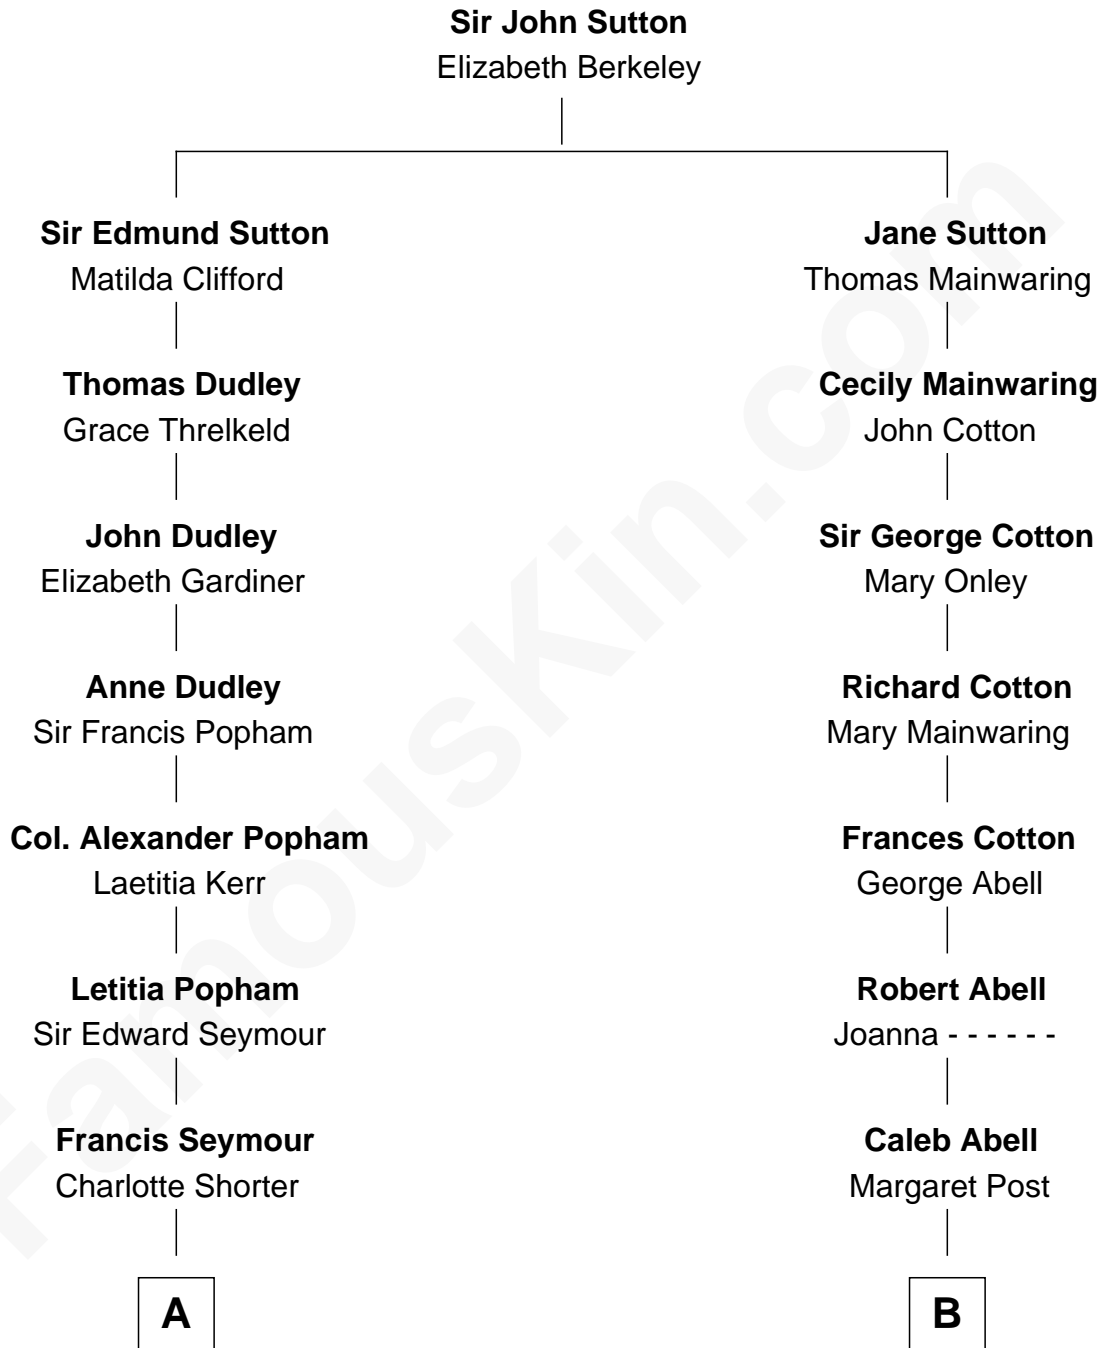

# FamousKin.com Relationship Chart of

**Prince Harry**  
*Duke of Sussex*

12th cousin 3 times removed of

**Grover Cleveland**  
*22nd and 24th U.S. President*

**A**

**Francis Seymour-Conway**

Isabella FitzRoy

**Hugh Seymour-Conway**

Anne Horatia Waldegrave

**Sir Horace Beauchamp Seymour**

Elizabeth Malet Palk

**Adelaide Horatia Elizabeth Seymour**

Frederick Spencer

**Charles Robert Spencer**

Margaret Baring

**Albert Edward John Spencer**

Cynthia Elinor Beatrix Hamilton

**Edward John Spencer**

Frances Ruth Burke Roche

**Princess Diana Frances Spencer**

Charles III, King of the United Kingdom

**Prince Harry**

*Duke of Sussex*