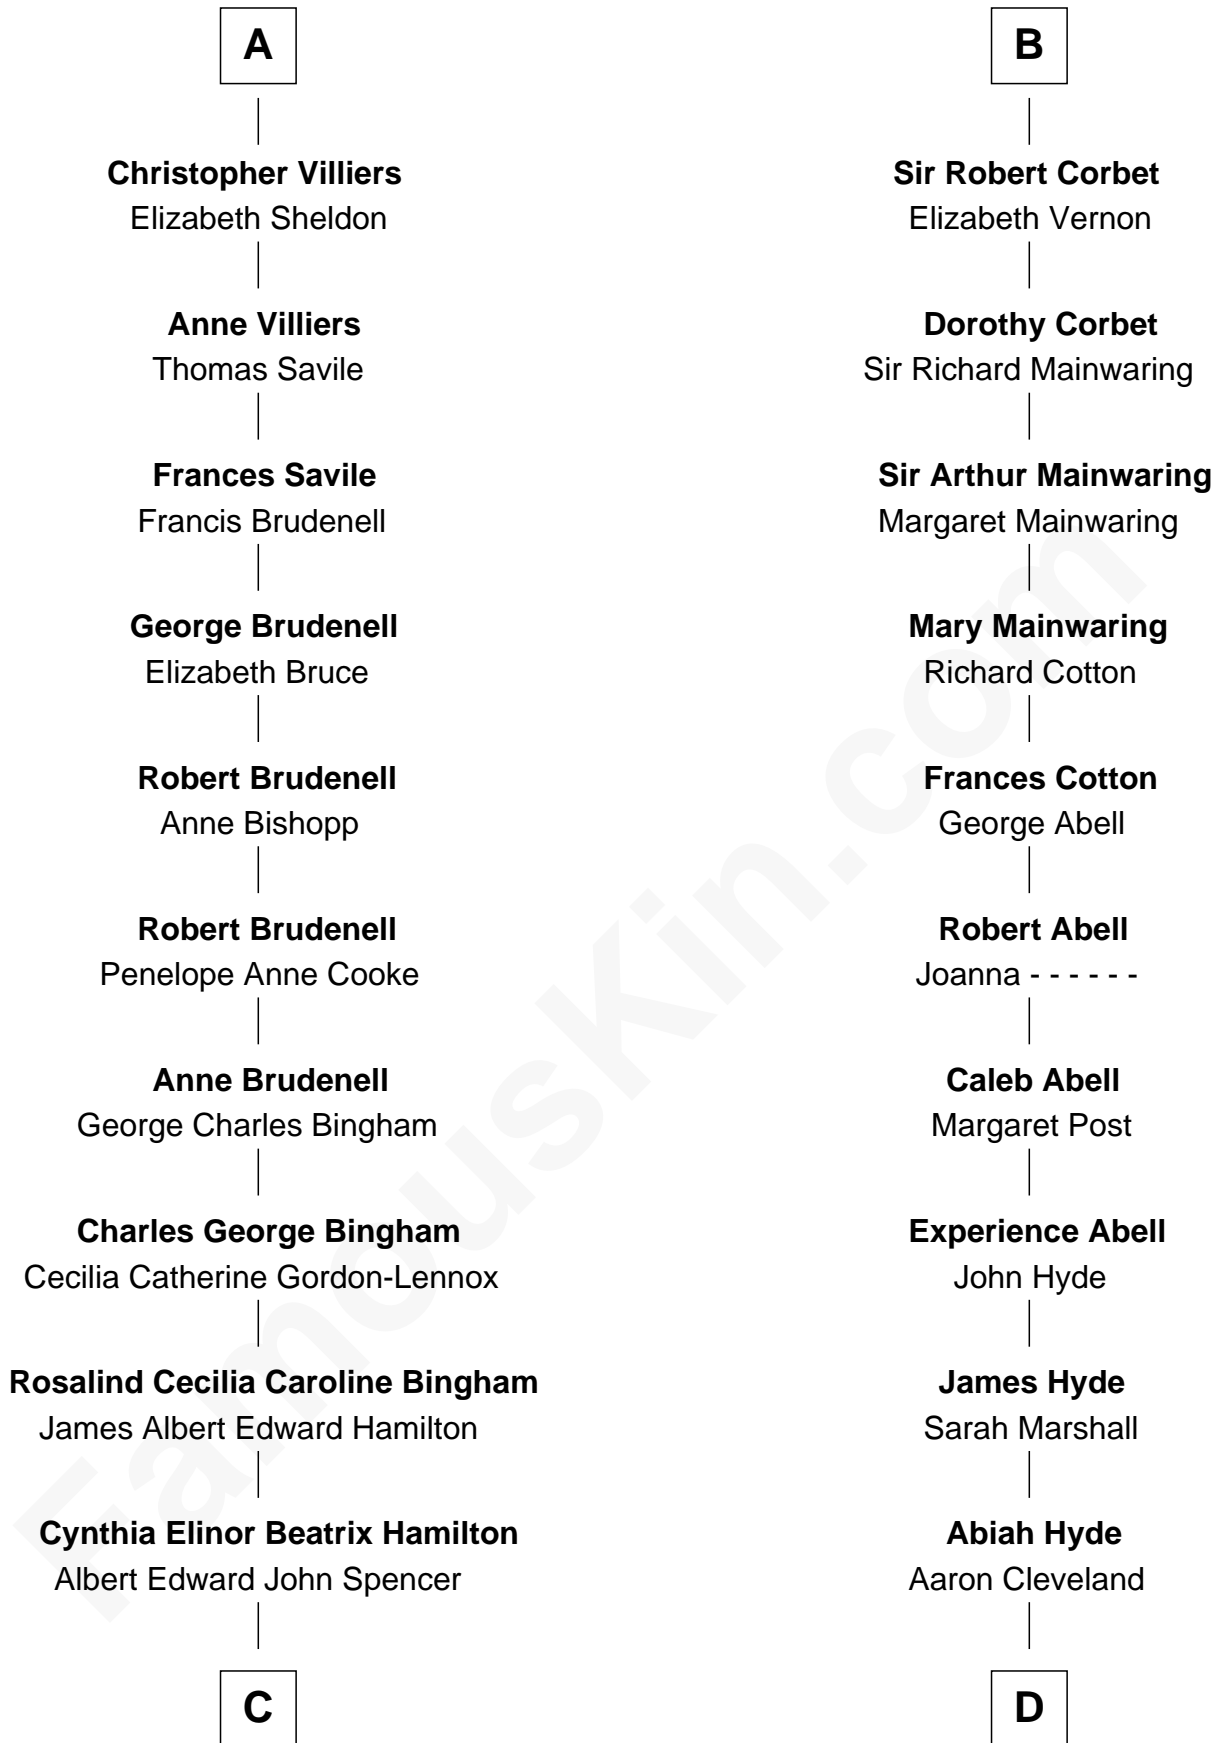

FamousKin.com Relationship Chart of

Prince Harry
Duke of Sussex

19th cousin of

Grover Cleveland
22nd and 24th U.S. President

Sir Henry de Grey
Elizabeth Talbot

Margaret de Grey
Sir John Darcy

John Darcy
Joan de Greystoke

Joan Darcy
John Beaumont

George Beaumont
Joan Pauncefoot

William Beaumont
Mary Bassett

Anthony Beaumont
Anne Armstrong

Mary Beaumont
Sir George Villiers

A

Richard Grey
Blanche de la Vache

Alice Grey
Sir William Burley

Elizabeth Burley
Sir John Hopton

Sir Walter Hopton
Joan Mortimer

Sir Thomas Hopton
Eleanor Lucy

Elizabeth Hopton
Sir Roger Corbet

Sir Richard Corbet
Elizabeth Devereux

B

C

Edward John Spencer
Frances Ruth Burke Roche

Princess Diana Frances Spencer
Charles III, King of the United Kingdom

Prince Harry
Duke of Sussex

D

William Cleveland
Margaret Falley

Rev. Richard Falley Cleveland
Ann Neal

Grover Cleveland
22nd and 24th U.S. President