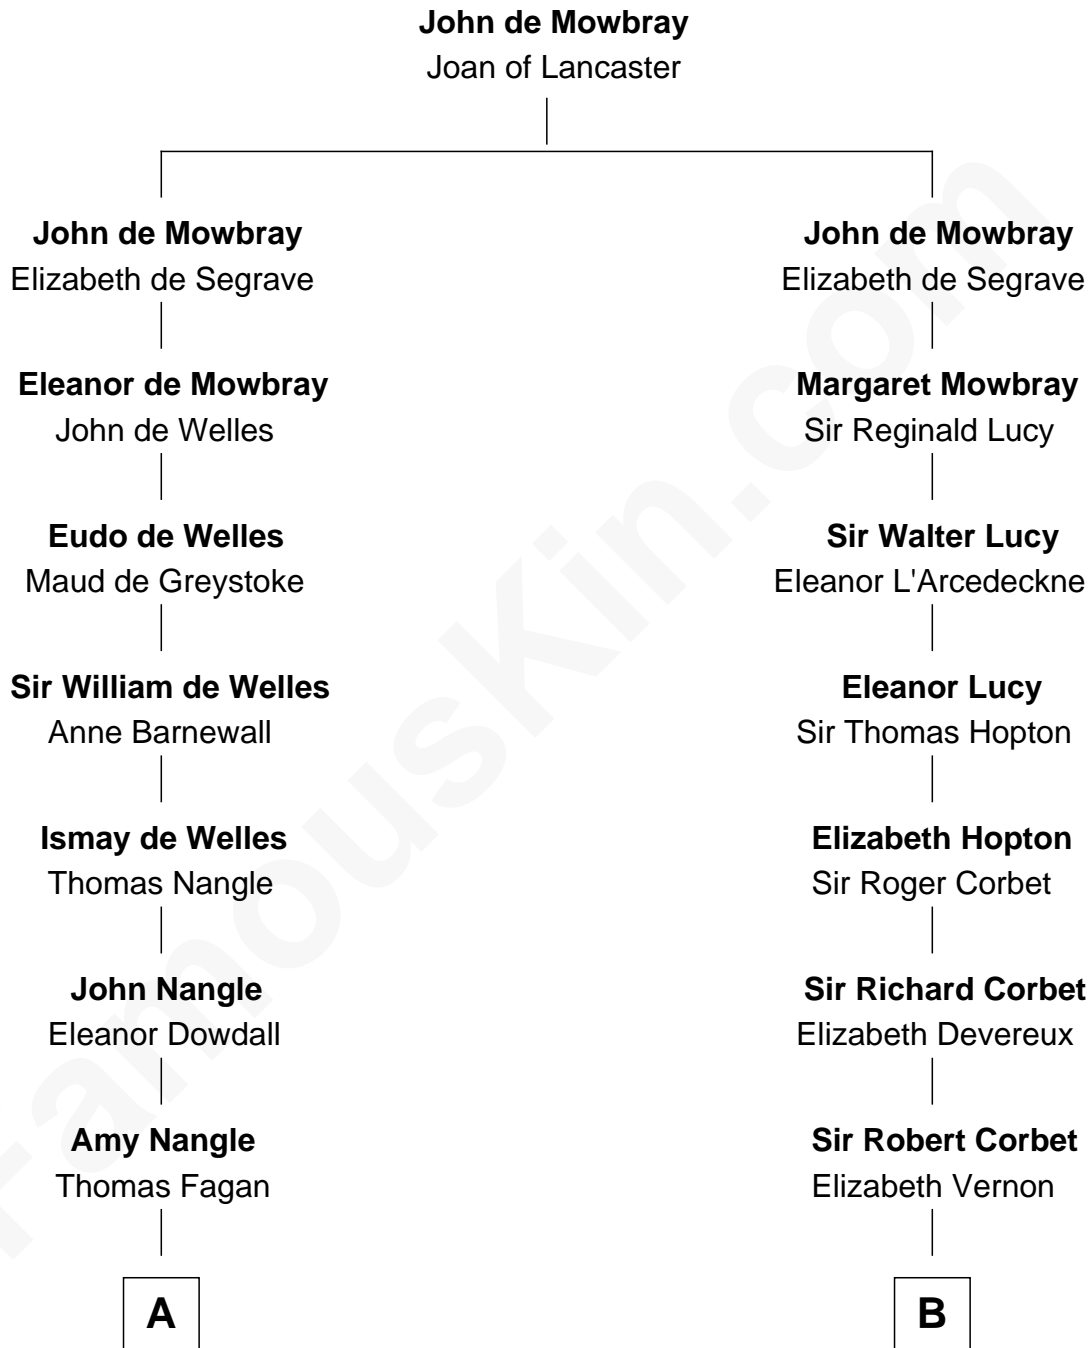

# FamousKin.com Relationship Chart of

**Prince Harry**  
*Duke of Sussex*

18th cousin 2 times removed of

**Grover Cleveland**  
*22nd and 24th U.S. President*

**C**

**Elizabeth Bowes-Lyon**

George VI, King of the United Kingdom

**Elizabeth II, Queen of the United Kingdom**

Prince Philip of Edinburgh

**Charles III, King of the United Kingdom**

Princess Diana Frances Spencer

**Prince Harry**

*Duke of Sussex*

**D**

**Rev. Richard Falley Cleveland**

Ann Neal

**Grover Cleveland**

*22nd and 24th U.S. President*

FamousKin.com