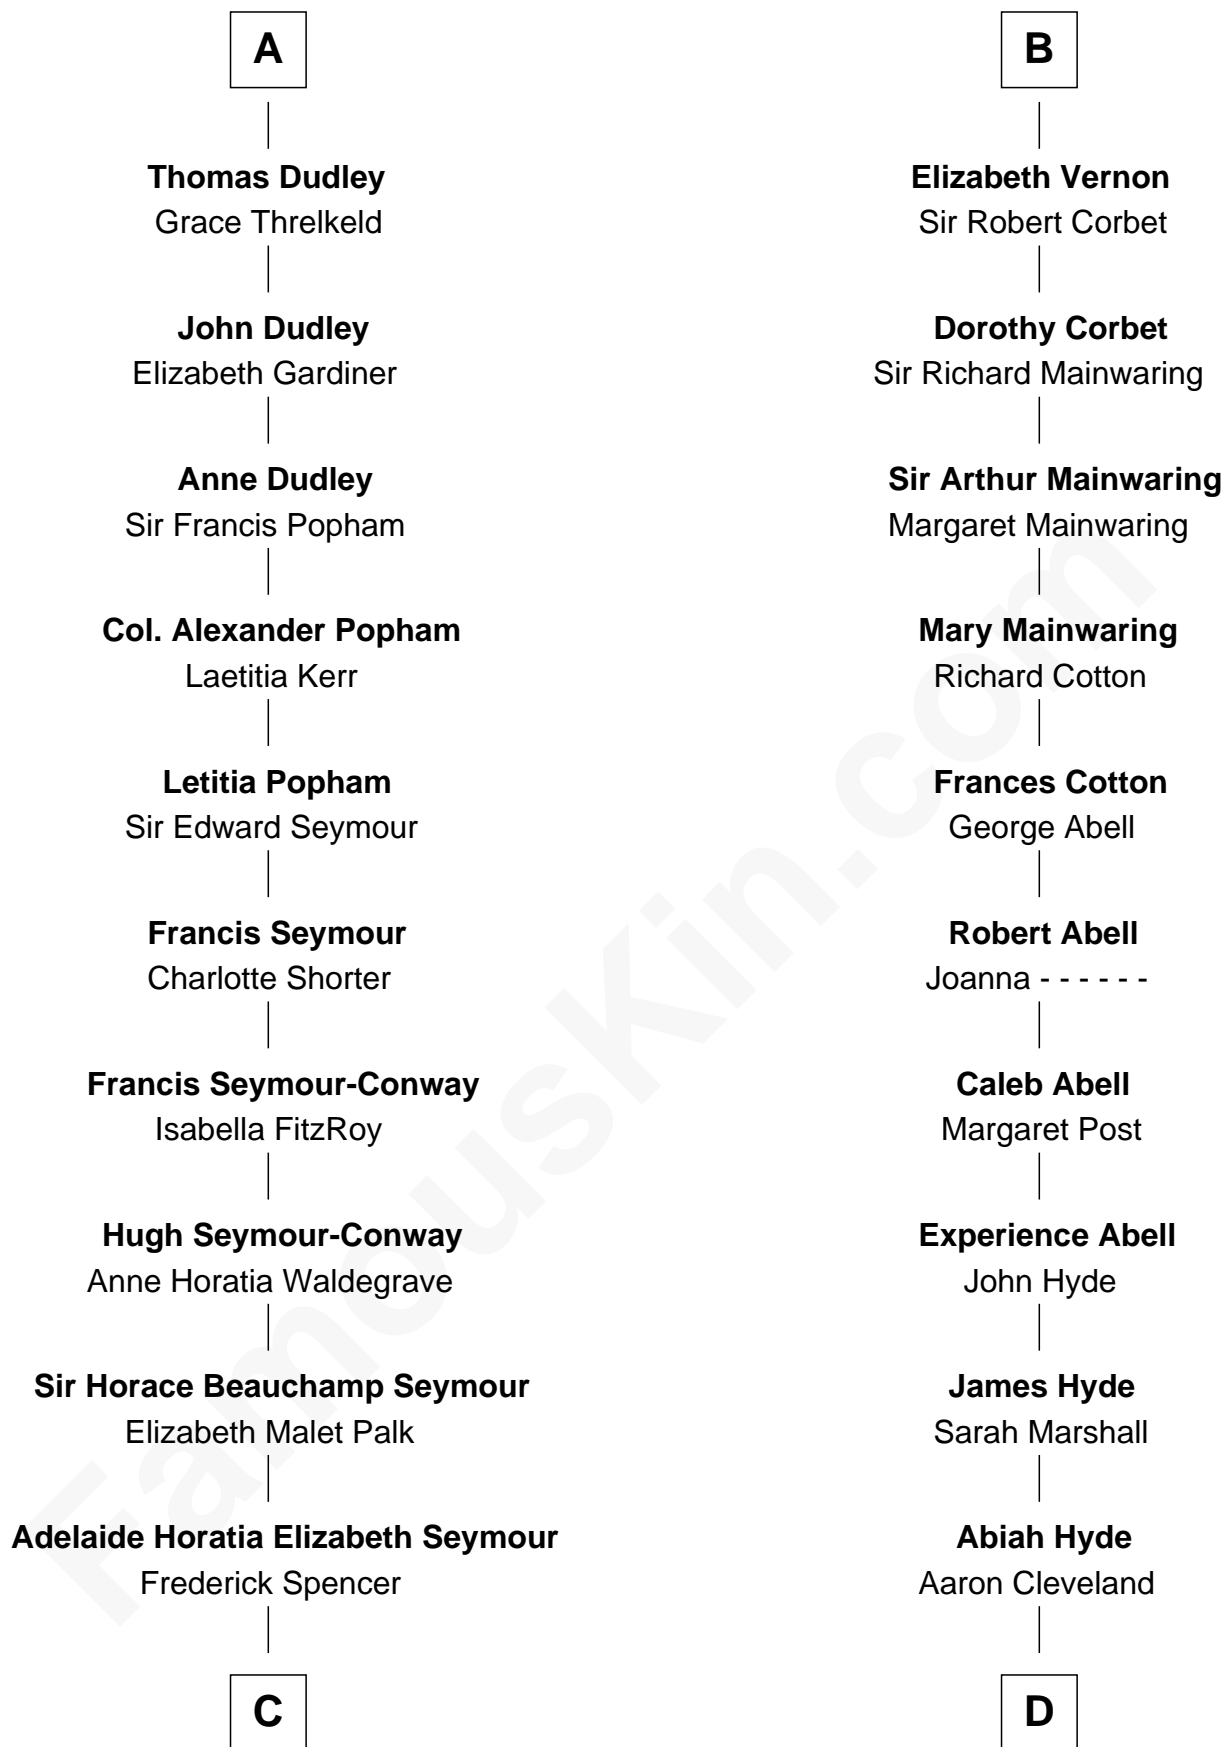

FamousKin.com
Relationship Chart of
Prince Harry
Duke of Sussex

19th cousin 2 times removed of
Grover Cleveland
22nd and 24th U.S. President

C

Charles Robert Spencer

Margaret Baring

Albert Edward John Spencer

Cynthia Elinor Beatrix Hamilton

Edward John Spencer

Frances Ruth Burke Roche

Princess Diana Frances Spencer

Charles III, King of the United Kingdom

Prince Harry

Duke of Sussex

D