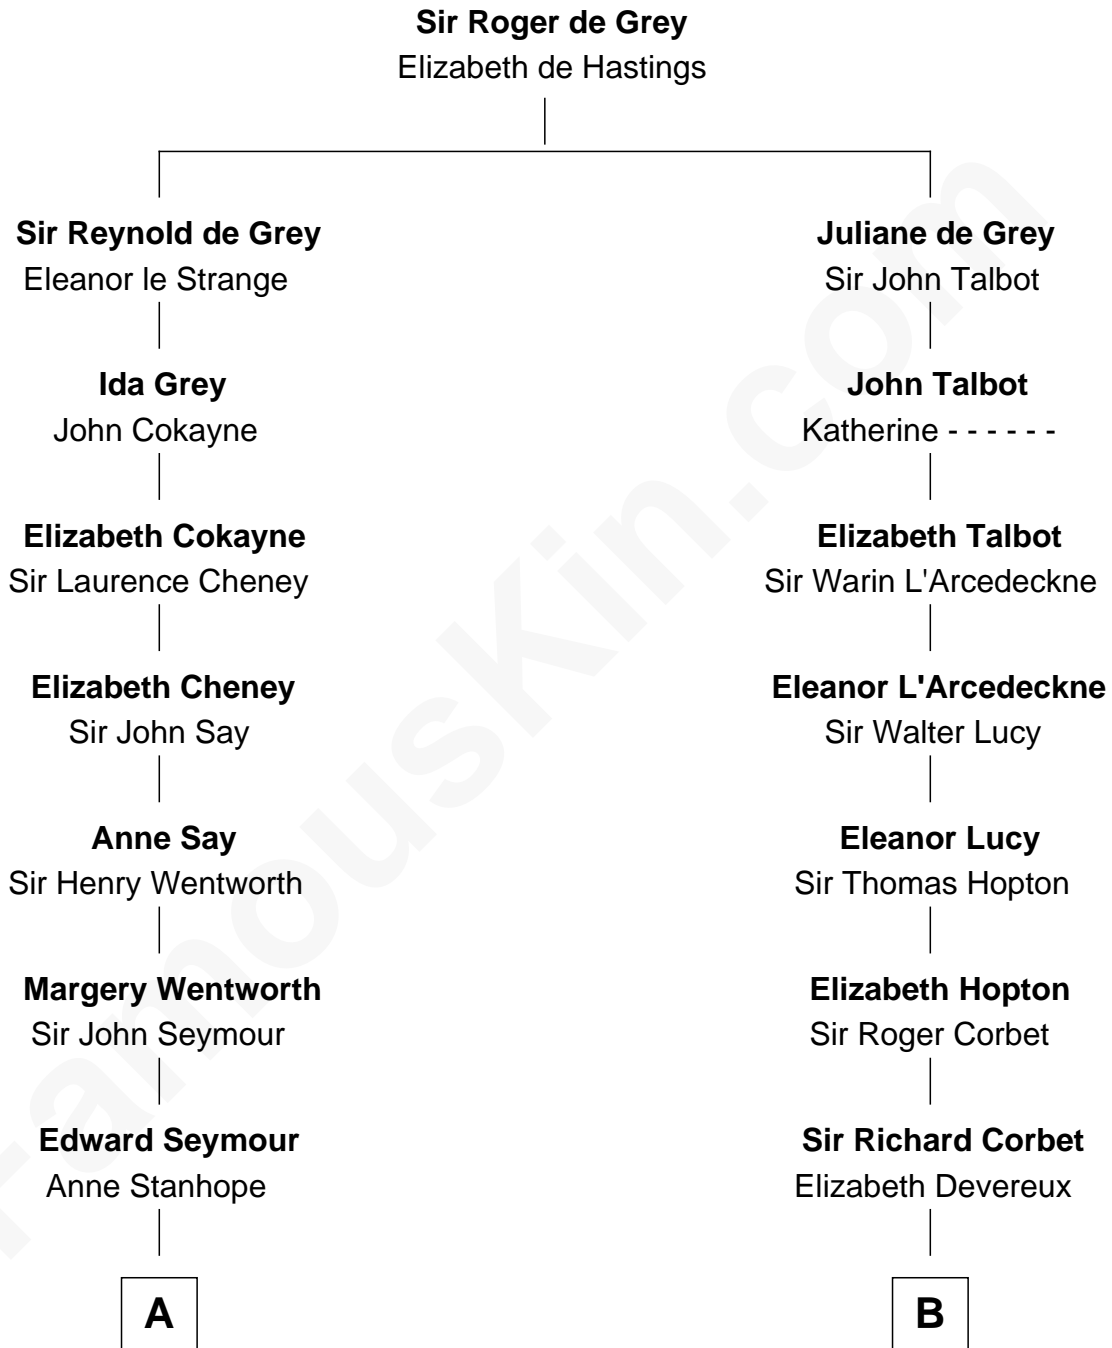

# FamousKin.com Relationship Chart of

**Prince Harry**  
*Duke of Sussex*

19th cousin 2 times removed of

**Grover Cleveland**  
*22nd and 24th U.S. President*

**C**

**Cecilia Nina Cavendish-Bentinck**

Claude George Bowes-Lyon

**Elizabeth Bowes-Lyon**

George VI, King of the United Kingdom

**Elizabeth II, Queen of the United Kingdom**

Prince Philip of Edinburgh

**Charles III, King of the United Kingdom**

Princess Diana Frances Spencer

**Prince Harry**

*Duke of Sussex*

**D**

**William Cleveland**

Margaret Falley

**Rev. Richard Falley Cleveland**

Ann Neal

**Grover Cleveland**

*22nd and 24th U.S. President*