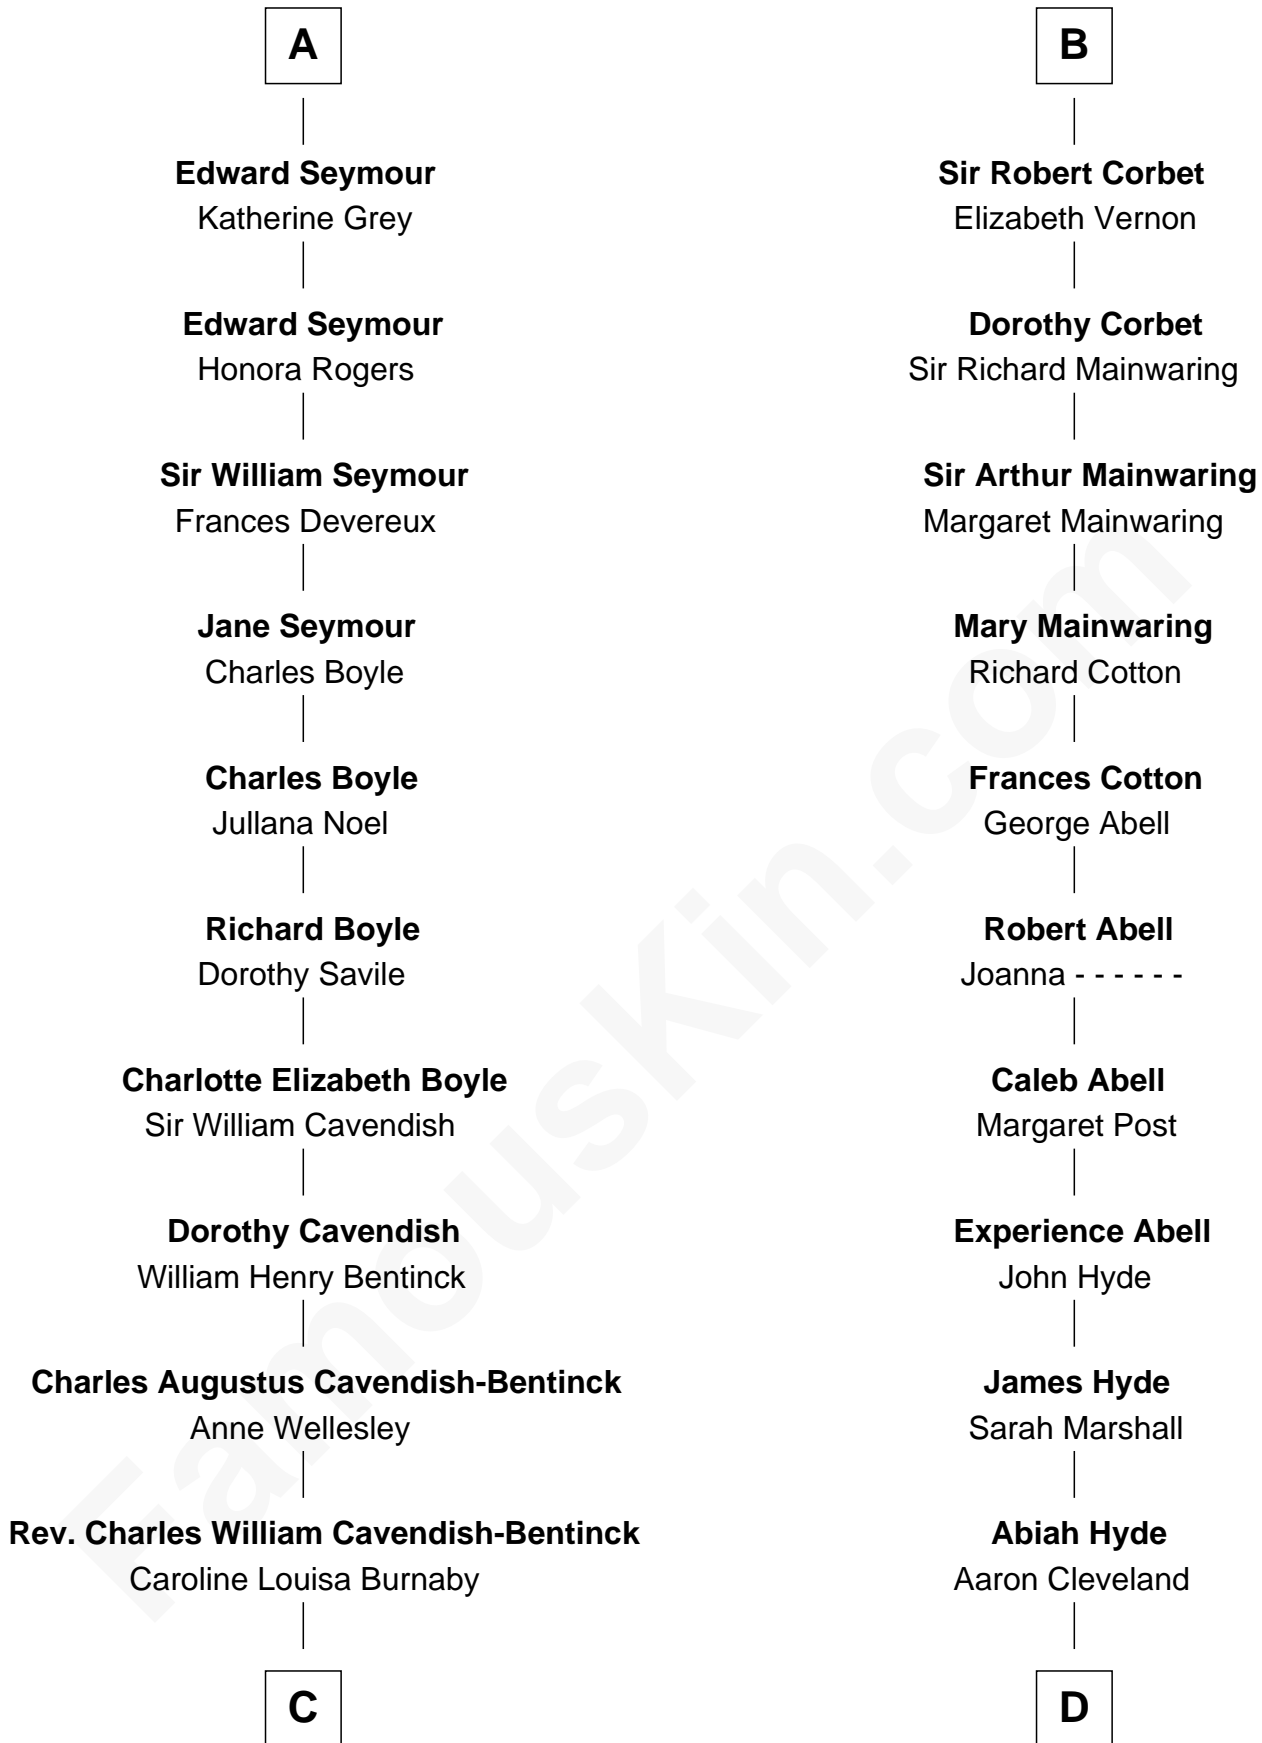

# FamousKin.com Relationship Chart of

**Prince Harry**  
*Duke of Sussex*

19th cousin 2 times removed of

**Grover Cleveland**  
*22nd and 24th U.S. President*

**C**

**Cecilia Nina Cavendish-Bentinck**

Claude George Bowes-Lyon

**Elizabeth Bowes-Lyon**

George VI, King of the United Kingdom

**Elizabeth II, Queen of the United Kingdom**

Prince Philip of Edinburgh

**Charles III, King of the United Kingdom**

Princess Diana Frances Spencer