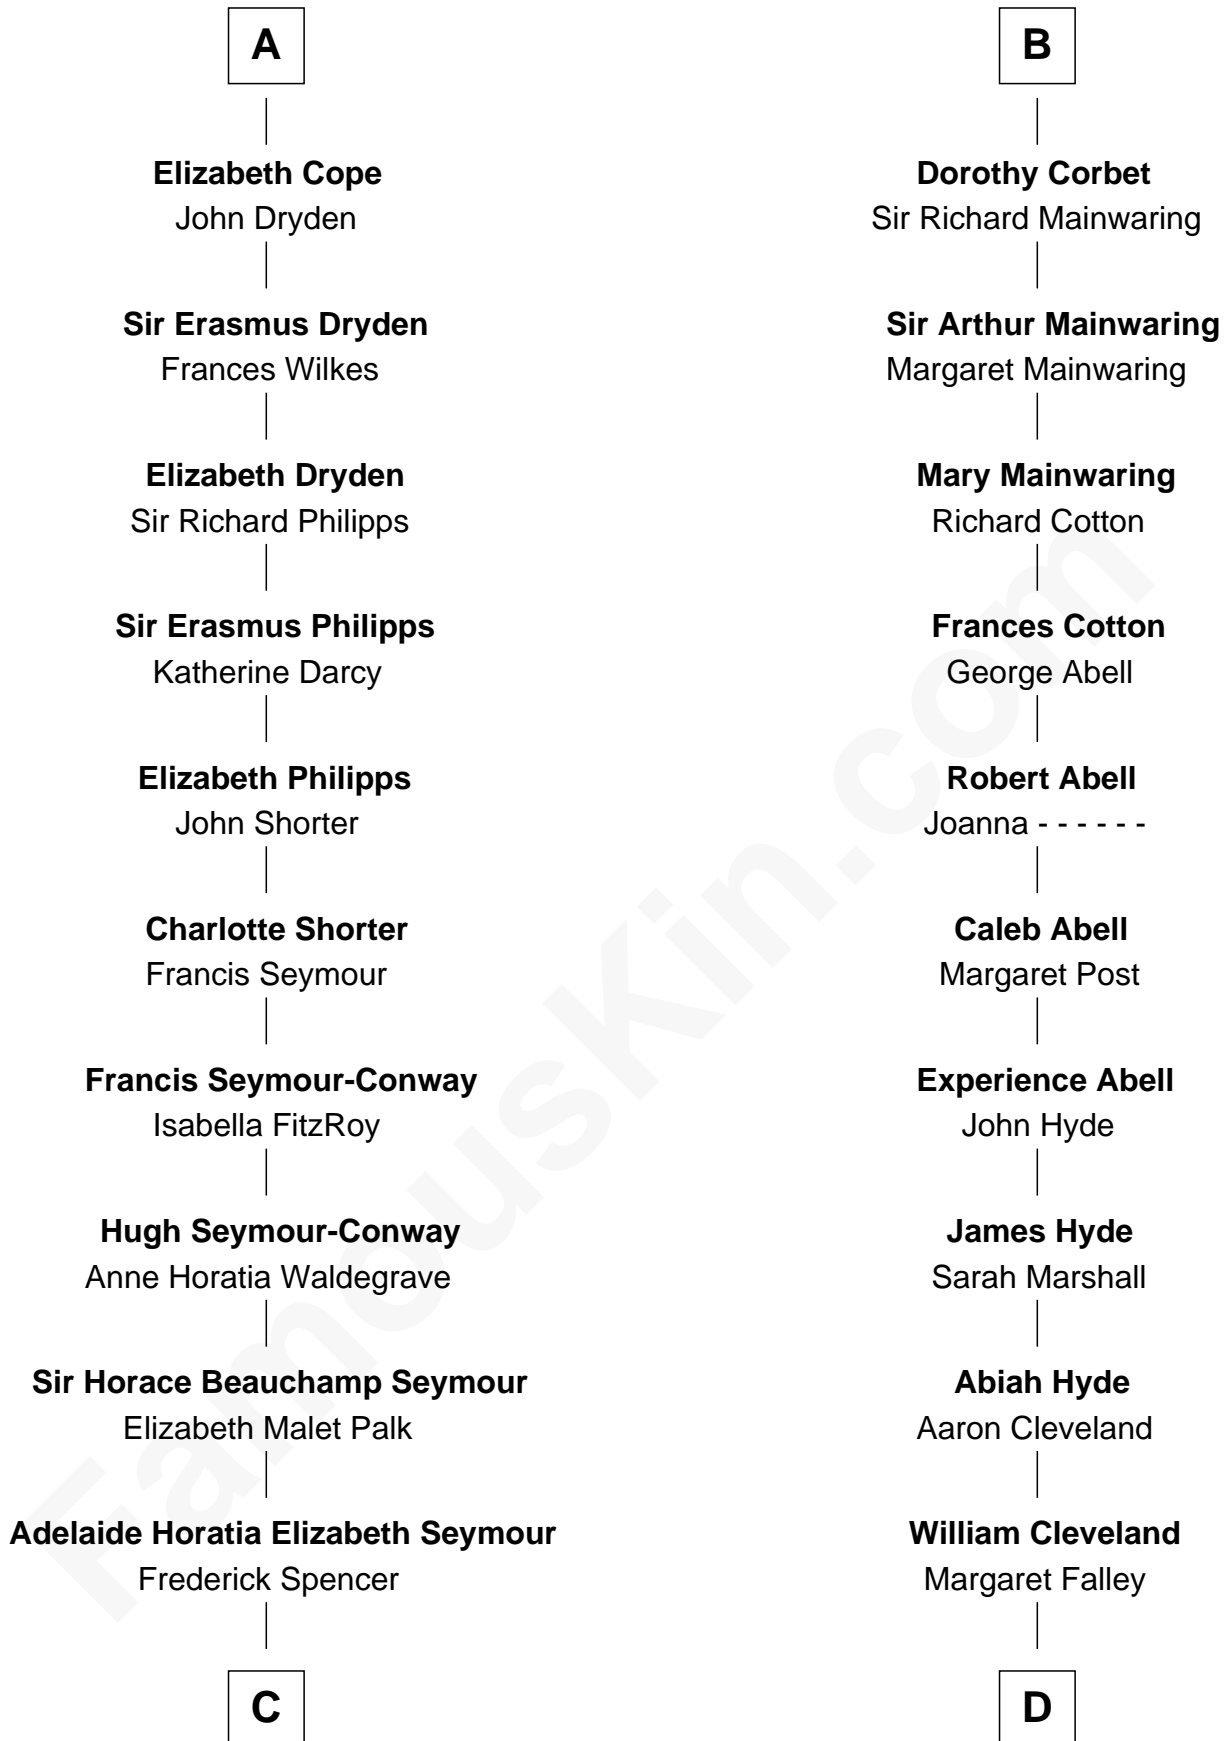

FamousKin.com Relationship Chart of

Prince Harry
Duke of Sussex

18th cousin 3 times removed of

Grover Cleveland
22nd and 24th U.S. President

Sir Edward le Despencer
Anne de Ferrers

Edward Despencer
Elizabeth Burghersh

A

Edward Despencer
Elizabeth Burghersh

Margaret Despencer
Robert de Ferrers

Sir Edmund Ferrers
Ellen Roche

Sir William Ferrers
Elizabeth Belknap

Anne Ferrers
Sir Walter Devereux

Elizabeth Devereux
Sir Richard Corbet

Sir Robert Corbet
Elizabeth Vernon

B

C

Charles Robert Spencer

Margaret Baring

Albert Edward John Spencer

Cynthia Elinor Beatrix Hamilton

Edward John Spencer