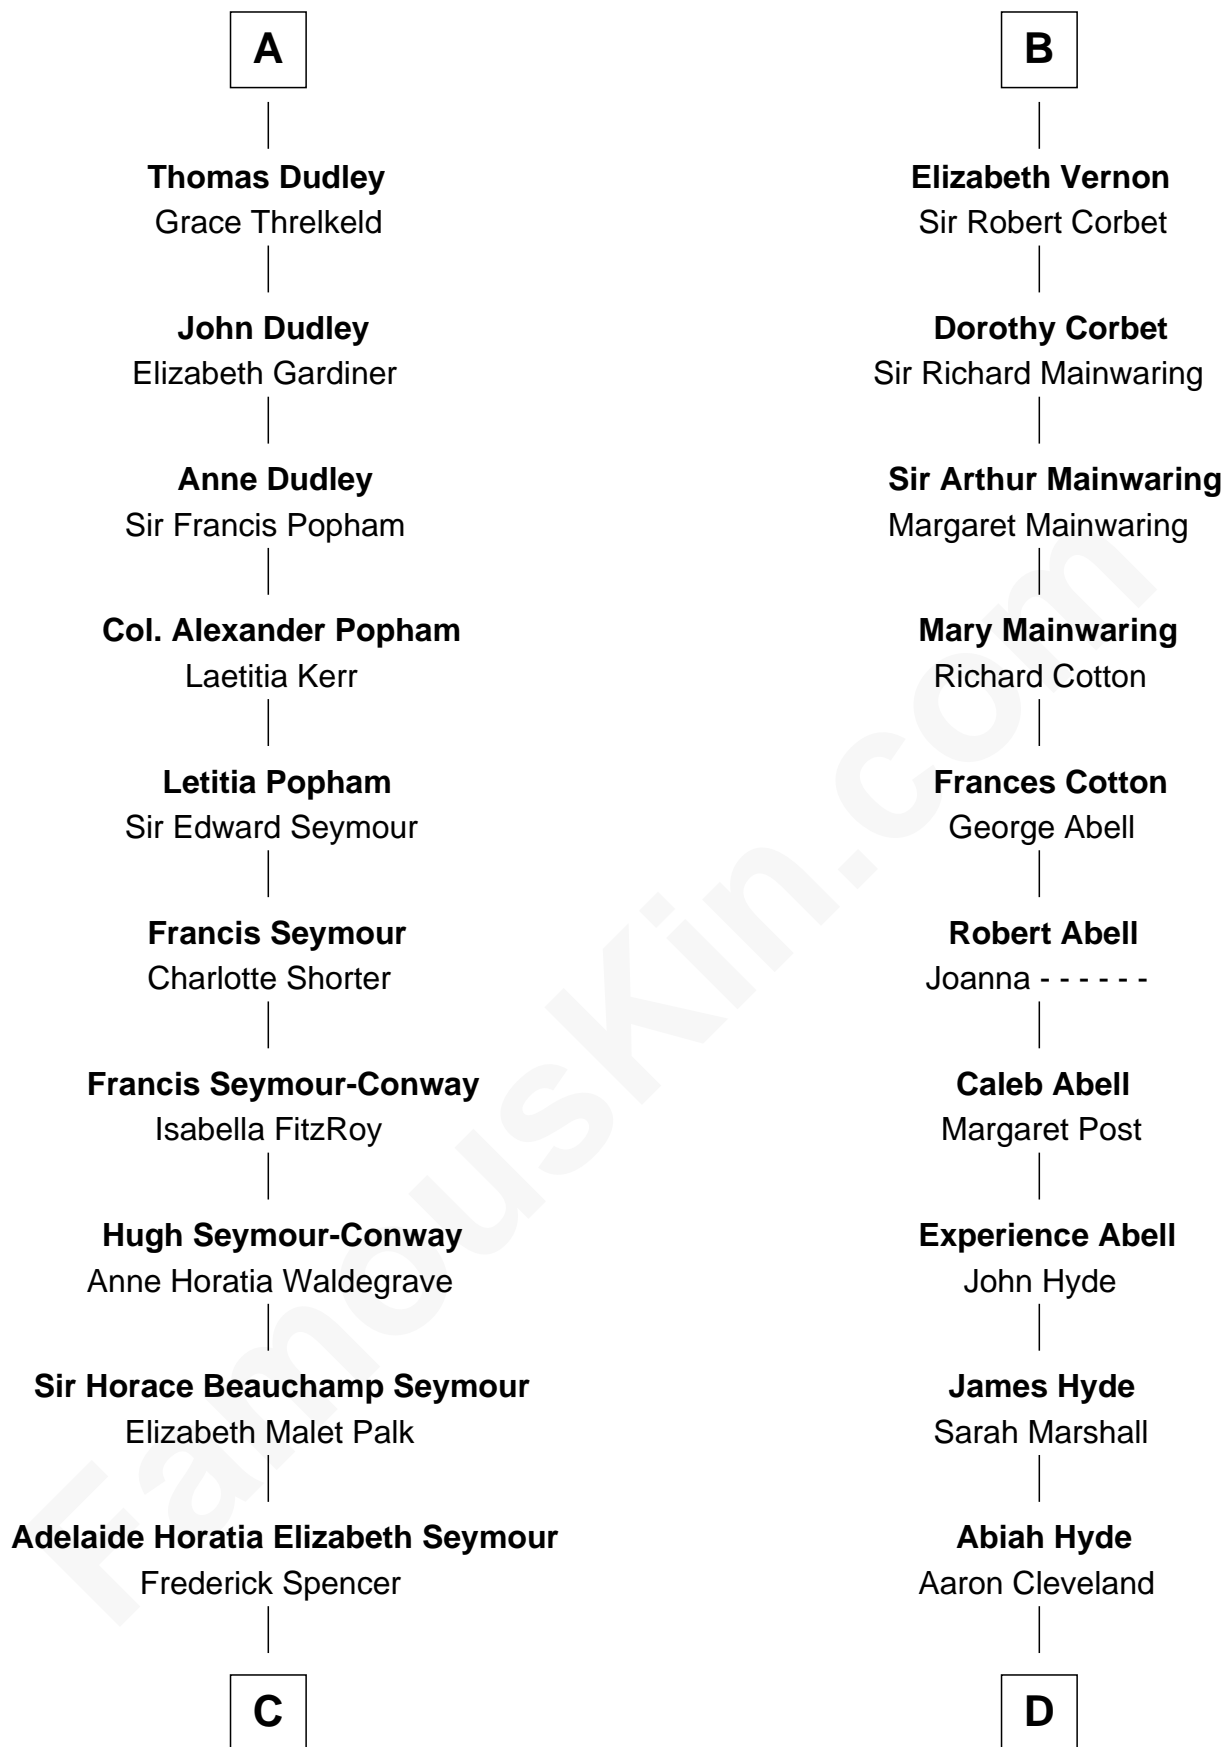

FamousKin.com
Relationship Chart of
Prince Harry
Duke of Sussex

19th cousin 2 times removed of
Grover Cleveland
22nd and 24th U.S. President

Sir Patrick de Chaworth
 Isabella de Beauchamp

Maud de Chaworth
 Henry Plantagenet

Maud de Chaworth
 Henry Plantagenet

Eleanor Plantagenet
 Richard Fitzalan

Sir Richard Fitzalan
 Elizabeth de Bohun

Joan Fitzalan
 Sir William Beauchamp

Joan Beauchamp
 James Butler

Elizabeth Butler
 John Talbot

Ann Talbot
 Sir Henry Vernon

B

C

Charles Robert Spencer

Margaret Baring

Albert Edward John Spencer

Cynthia Elinor Beatrix Hamilton

Edward John Spencer