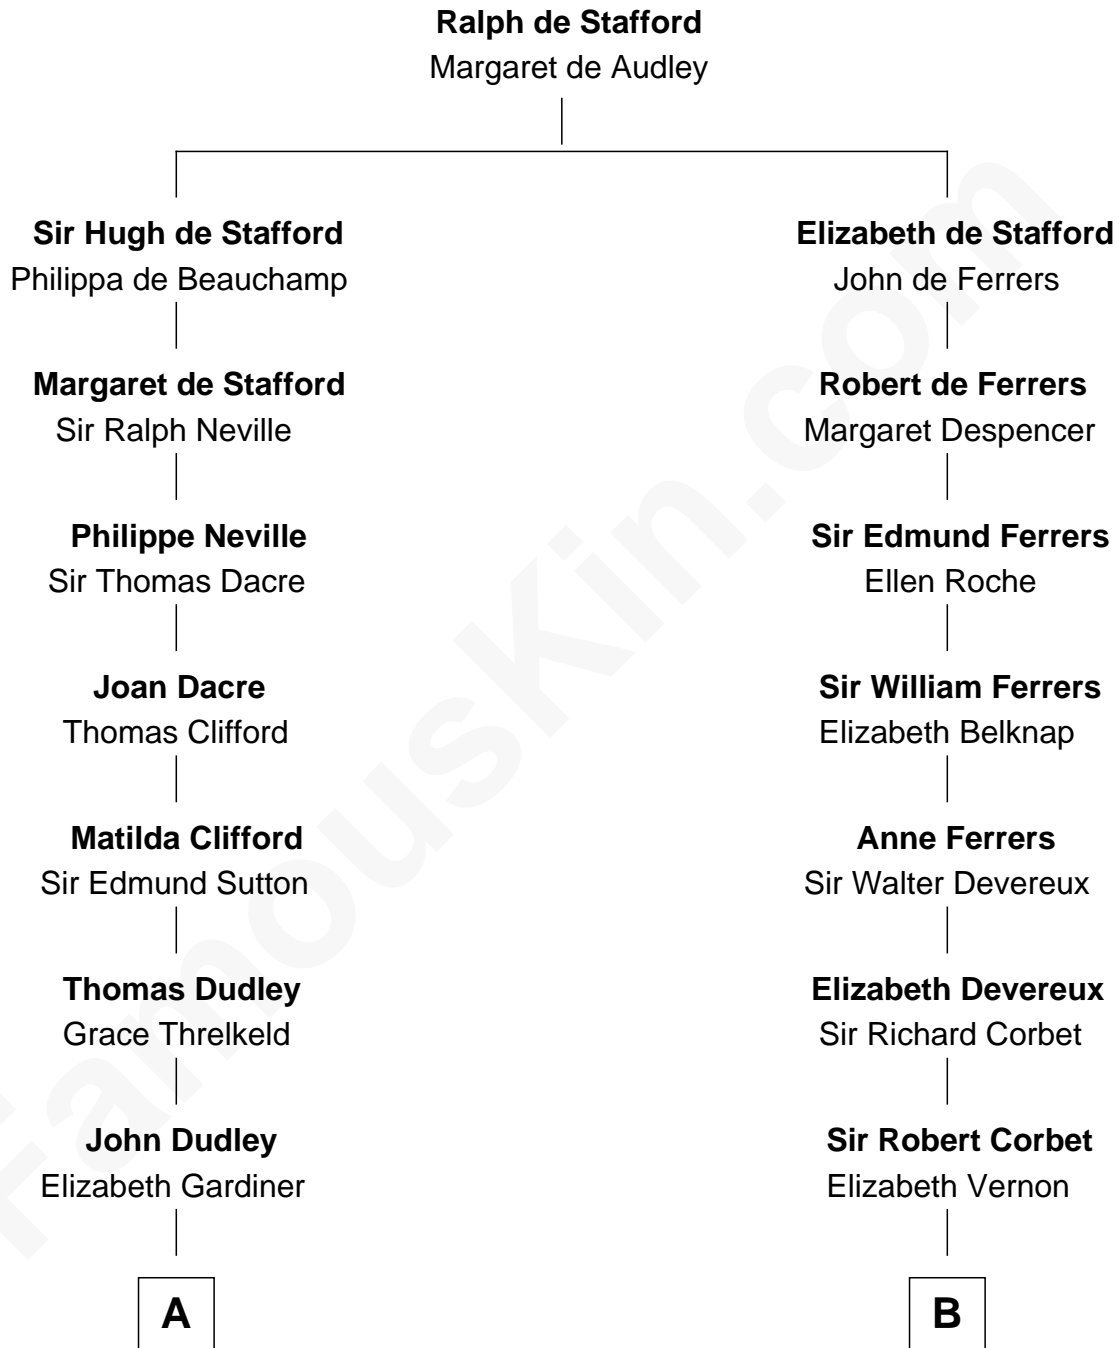

FamousKin.com Relationship Chart of

Prince Harry
Duke of Sussex

18th cousin 1 time removed of

Grover Cleveland
22nd and 24th U.S. President

C

Edward John Spencer
Frances Ruth Burke Roche

Princess Diana Frances Spencer
Charles III, King of the United Kingdom

Prince Harry
Duke of Sussex

D

Rev. Richard Falley Cleveland
Ann Neal

Grover Cleveland
22nd and 24th U.S. President

FamousKin.com