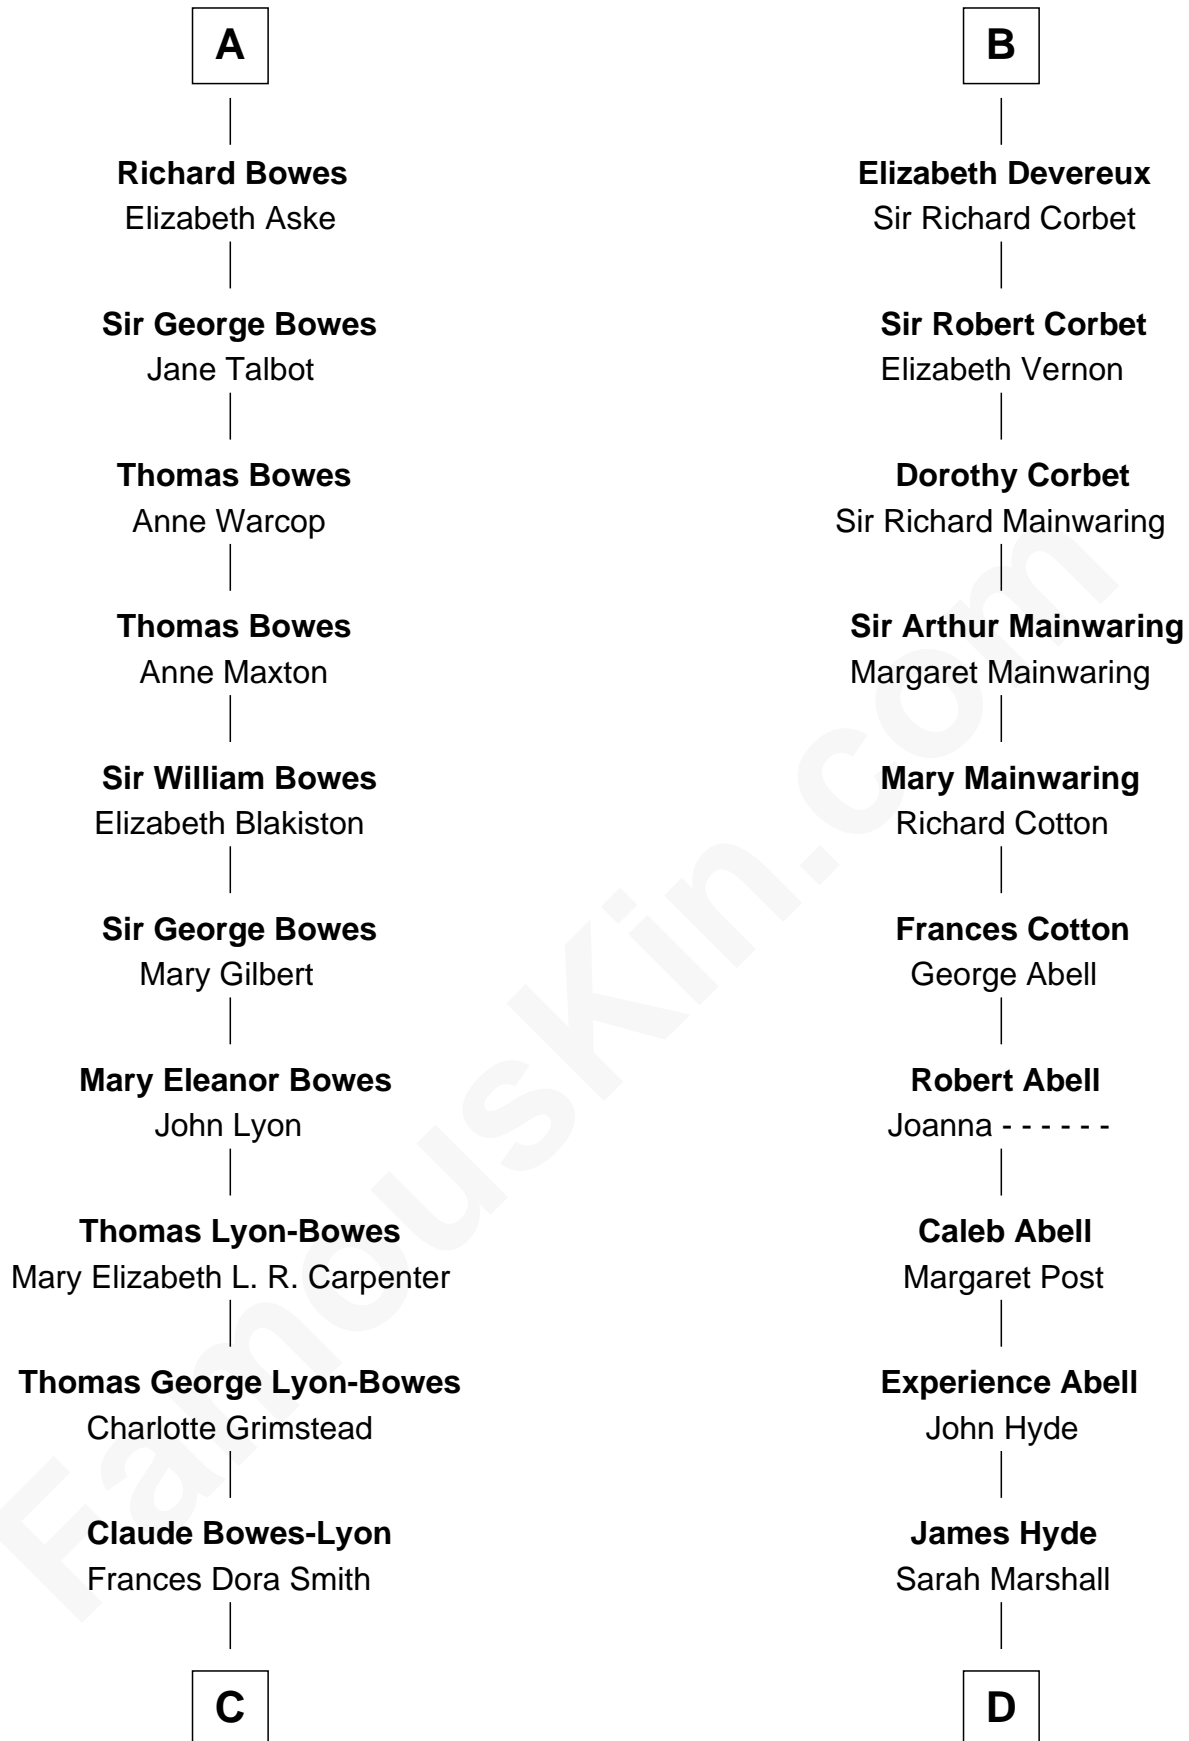

## Relationship Chart of

**Prince Harry**

*Duke of Sussex*

20th cousin 1 time removed of

**Grover Cleveland**

*22nd and 24th U.S. President*

**Sir Edmund Mortimer**

Margaret de Fiennes

**C**

**Claude George Bowes-Lyon**  
Cecilia Nina Cavendish-Bentinck

**Elizabeth Bowes-Lyon**  
George VI, King of the United Kingdom

**Elizabeth II, Queen of the United Kingdom**  
Prince Philip of Edinburgh