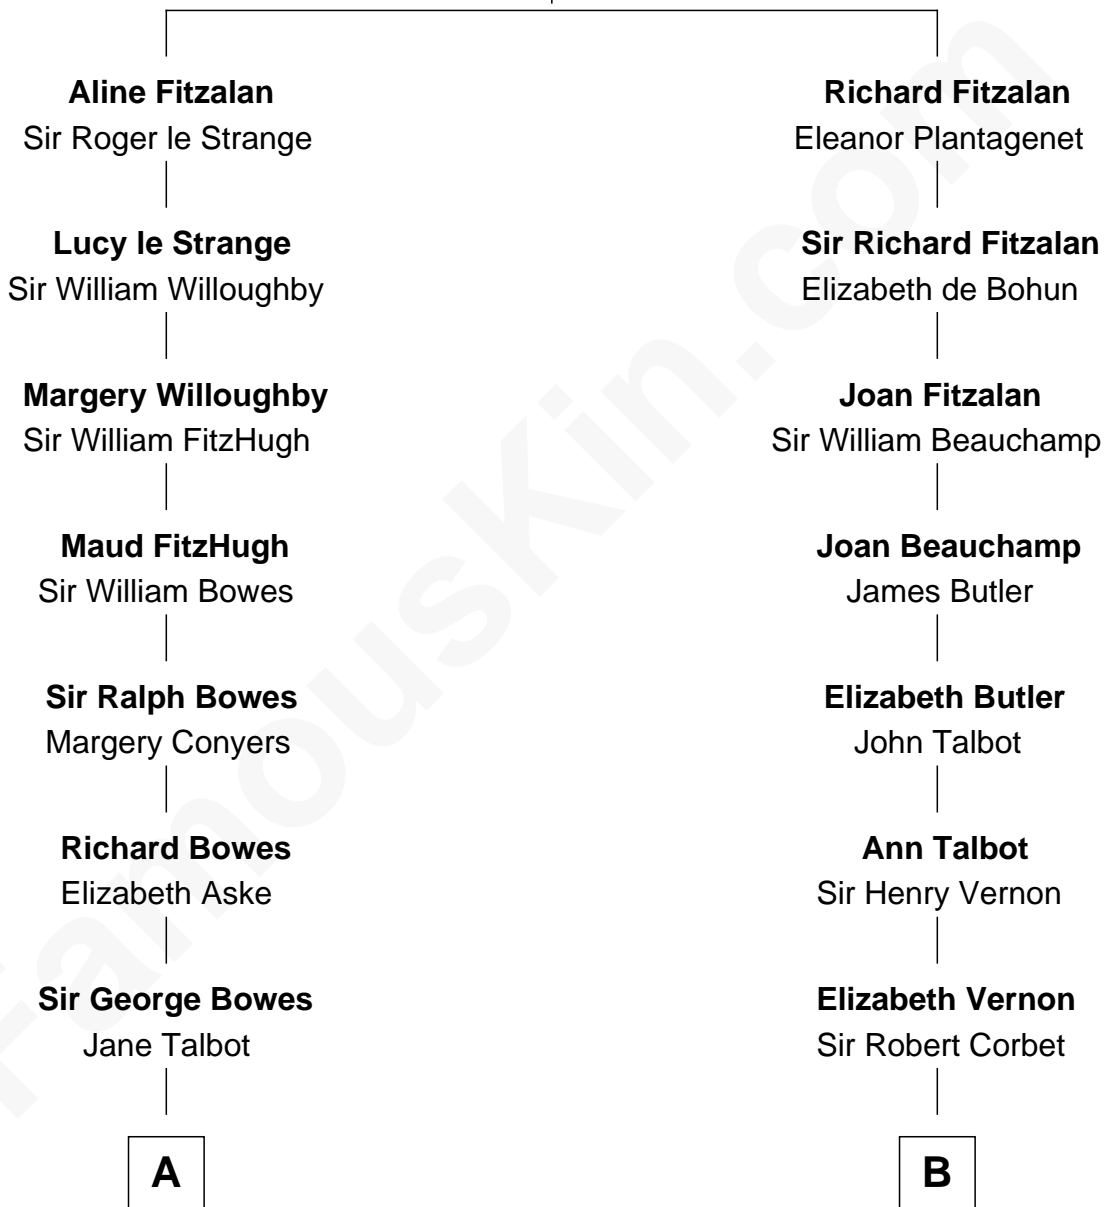

FamousKin.com

Relationship Chart of

Prince Harry
Duke of Sussex

18th cousin 1 time removed of

Grover Cleveland
22nd and 24th U.S. President

Edmund Fitzalan
Alice de Warenne

C

Elizabeth II, Queen of the United Kingdom

Prince Philip of Edinburgh

Charles III, King of the United Kingdom

Princess Diana Frances Spencer

Prince Harry

Duke of Sussex

D

Rev. Richard Falley Cleveland

Ann Neal

Grover Cleveland

22nd and 24th U.S. President

FamousKin.com