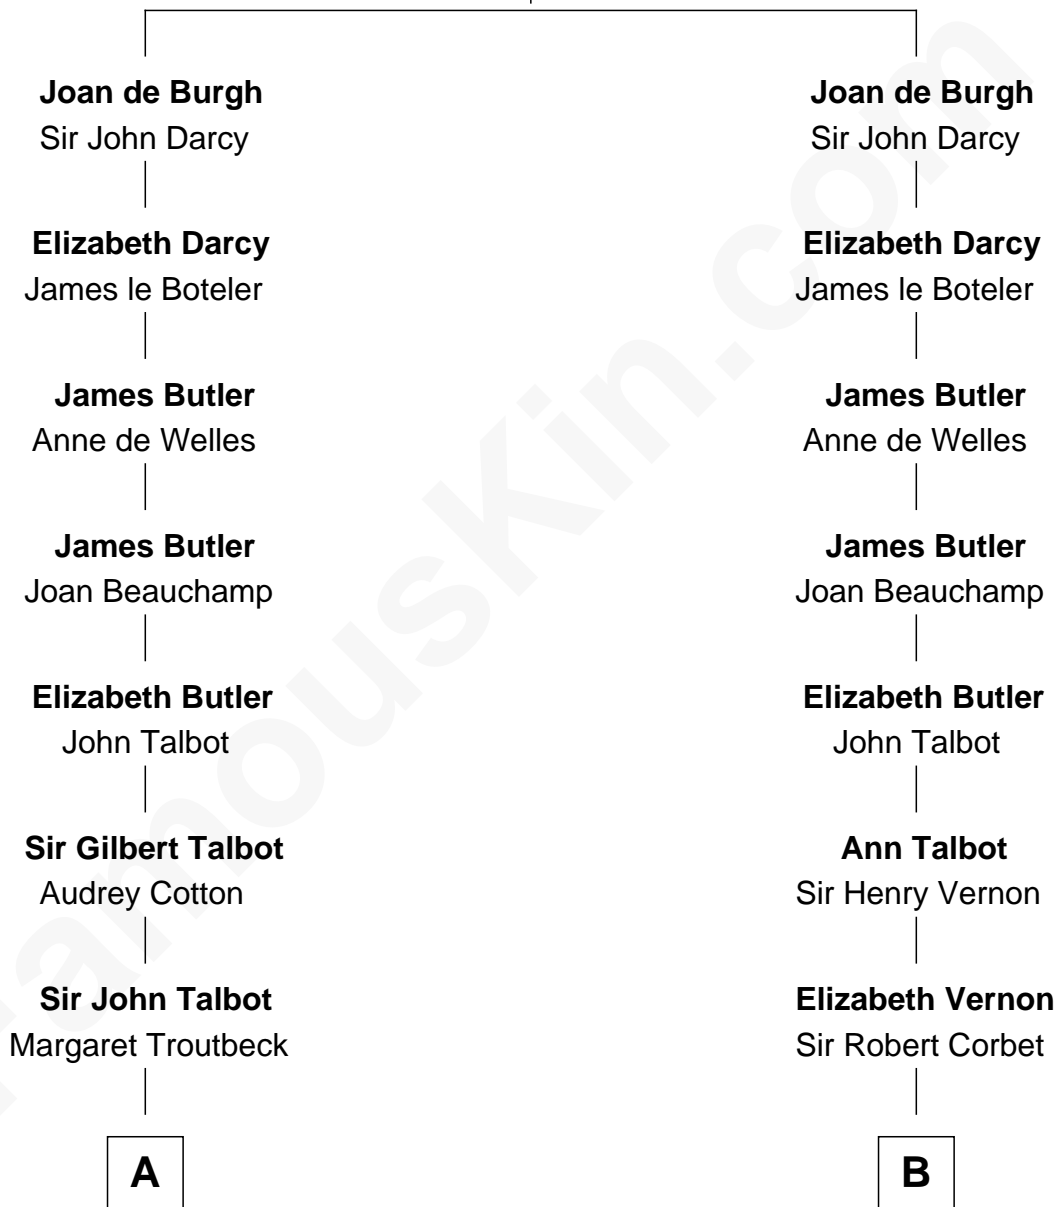

FamousKin.com Relationship Chart of

Prince Harry
Duke of Sussex

18th cousin 3 times removed of

Grover Cleveland
22nd and 24th U.S. President

Sir Richard de Burgh
Margaret - - - - -

C

Claude George Bowes-Lyon
Cecilia Nina Cavendish-Bentinck

Elizabeth Bowes-Lyon
George VI, King of the United Kingdom

Elizabeth II, Queen of the United Kingdom
Prince Philip of Edinburgh

Charles III, King of the United Kingdom
Princess Diana Frances Spencer

Prince Harry
Duke of Sussex

D

Rev. Richard Falley Cleveland
Ann Neal

Grover Cleveland
22nd and 24th U.S. President

FamousKin.com