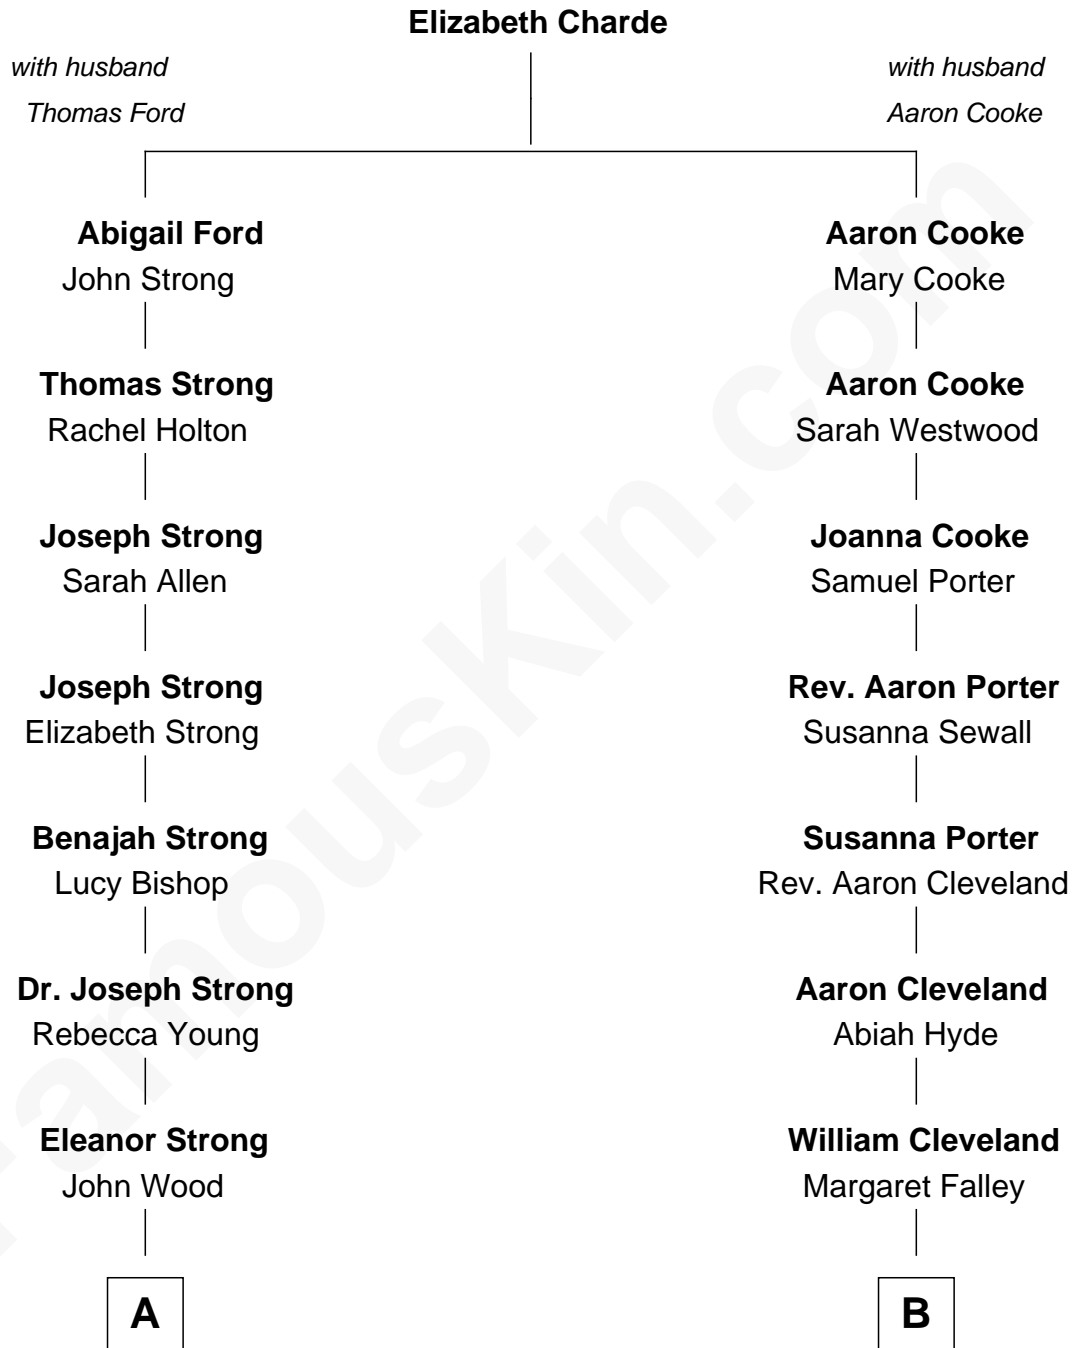

FamousKin.com Relationship Chart of

Prince Harry
Duke of Sussex

8th cousin 4 times removed of

Grover Cleveland
22nd and 24th U.S. President

A

Ellen Wood
Franklin H. Work

Frances Eleanor Work
James Boothby Burke Roche

Edmund Maurice Burke Roche
Ruth Sylvia Gill

Frances Ruth Burke Roche
Edward John Spencer

Princess Diana Frances Spencer
Charles III, King of the United Kingdom

Prince Harry
Duke of Sussex

B

Rev. Richard Falley Cleveland
Ann Neal

Grover Cleveland
22nd and 24th U.S. President

FamousKin.com