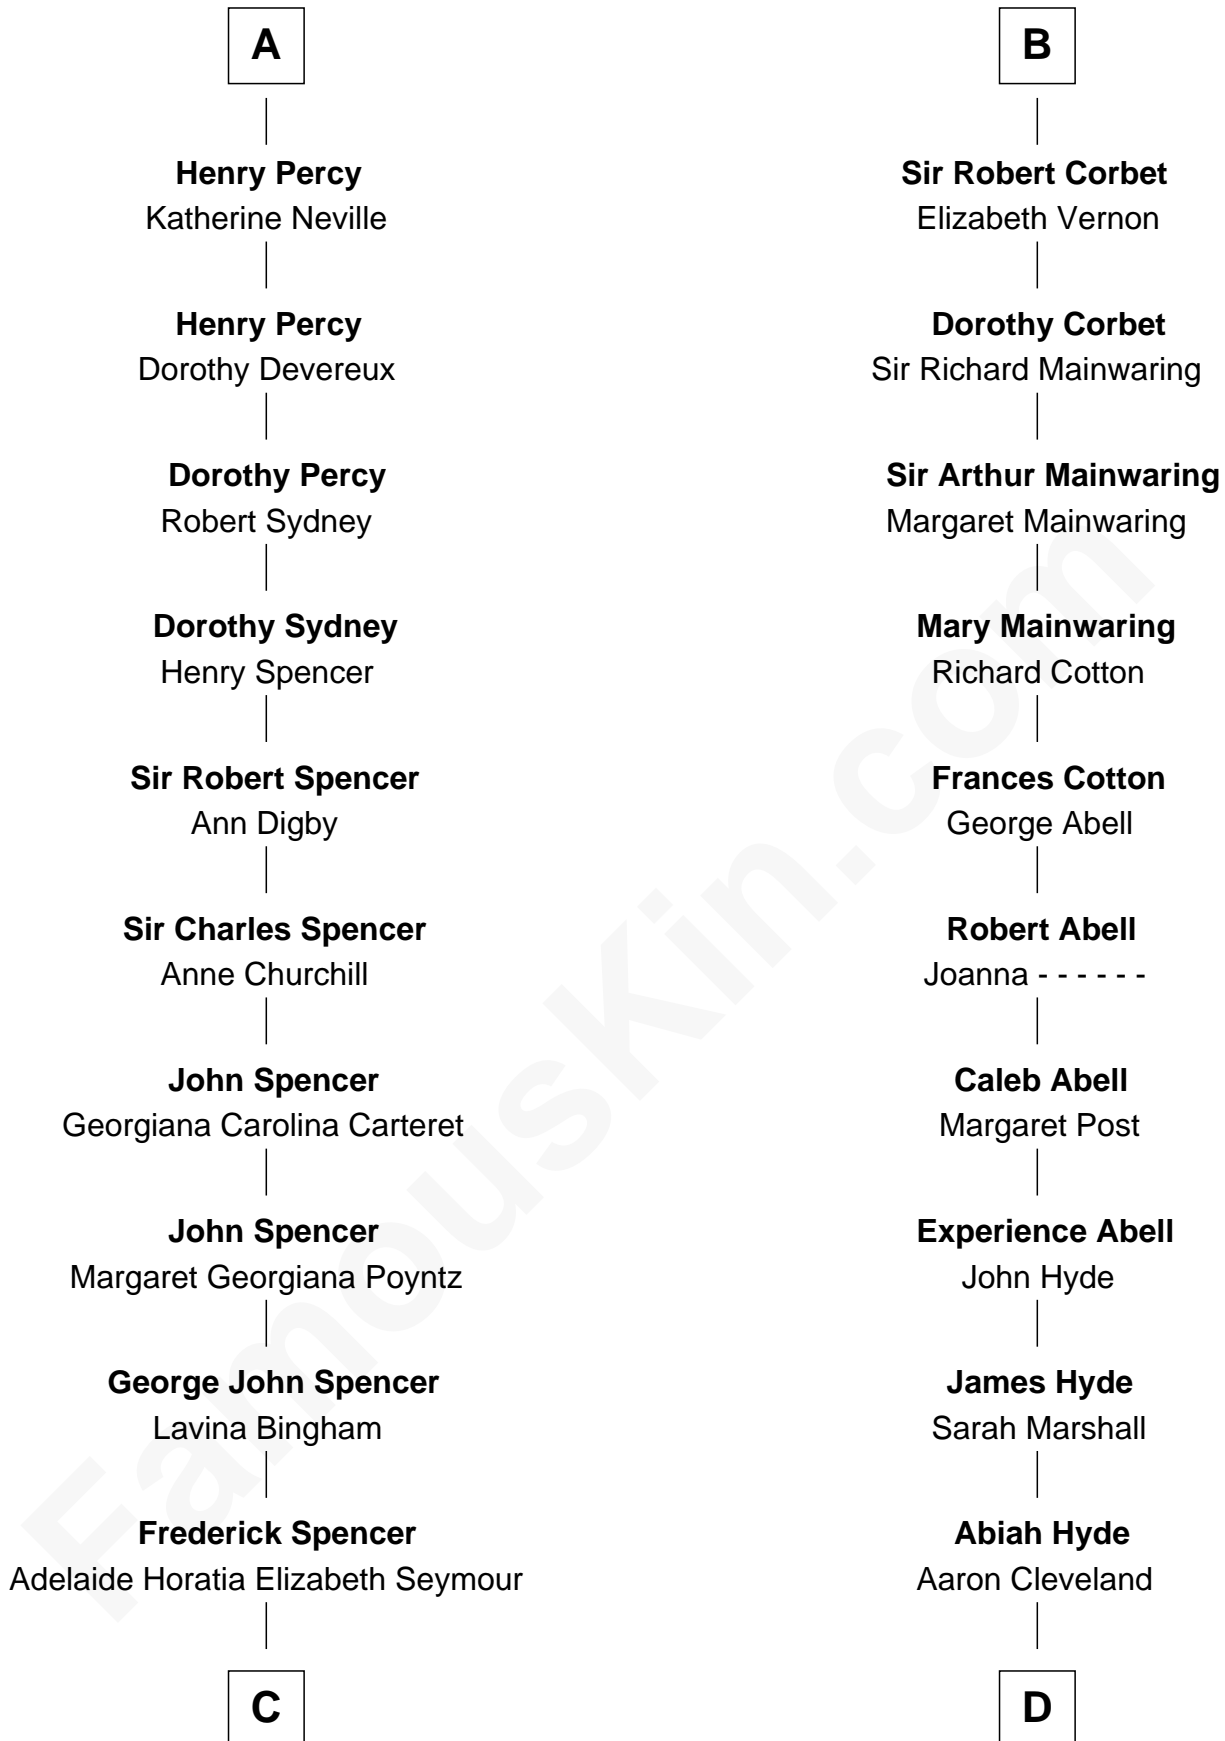

# FamousKin.com Relationship Chart of

**Prince Harry**  
*Duke of Sussex*

19th cousin 2 times removed of

**Grover Cleveland**  
*22nd and 24th U.S. President*

**Hugh le Despencer**  
Eleanor de Clare

**Elizabeth le Despencer**  
Maurice de Berkeley

**Thomas de Berkeley**  
Margaret de Lisle

**Elizabeth de Berkeley**  
Richard de Beauchamp

**Eleanor Beauchamp**  
Edmund Beaufort

**Eleanor Beaufort**  
Sir Robert Spencer

**Catherine Spencer**  
Henry Algernon Percy

**Sir Thomas Percy**  
Eleanor Harbottle

**A**

**Sir Edward le Despencer**  
Anne de Ferrers

**Edward Despencer**  
Elizabeth Burghersh

**Margaret Despencer**  
Robert de Ferrers

**Sir Edmund Ferrers**  
Ellen Roche

**Sir William Ferrers**  
Elizabeth Belknap

**Anne Ferrers**  
Sir Walter Devereux

**Elizabeth Devereux**  
Sir Richard Corbet

**B**

**C**

**Charles Robert Spencer**

Margaret Baring

**Albert Edward John Spencer**