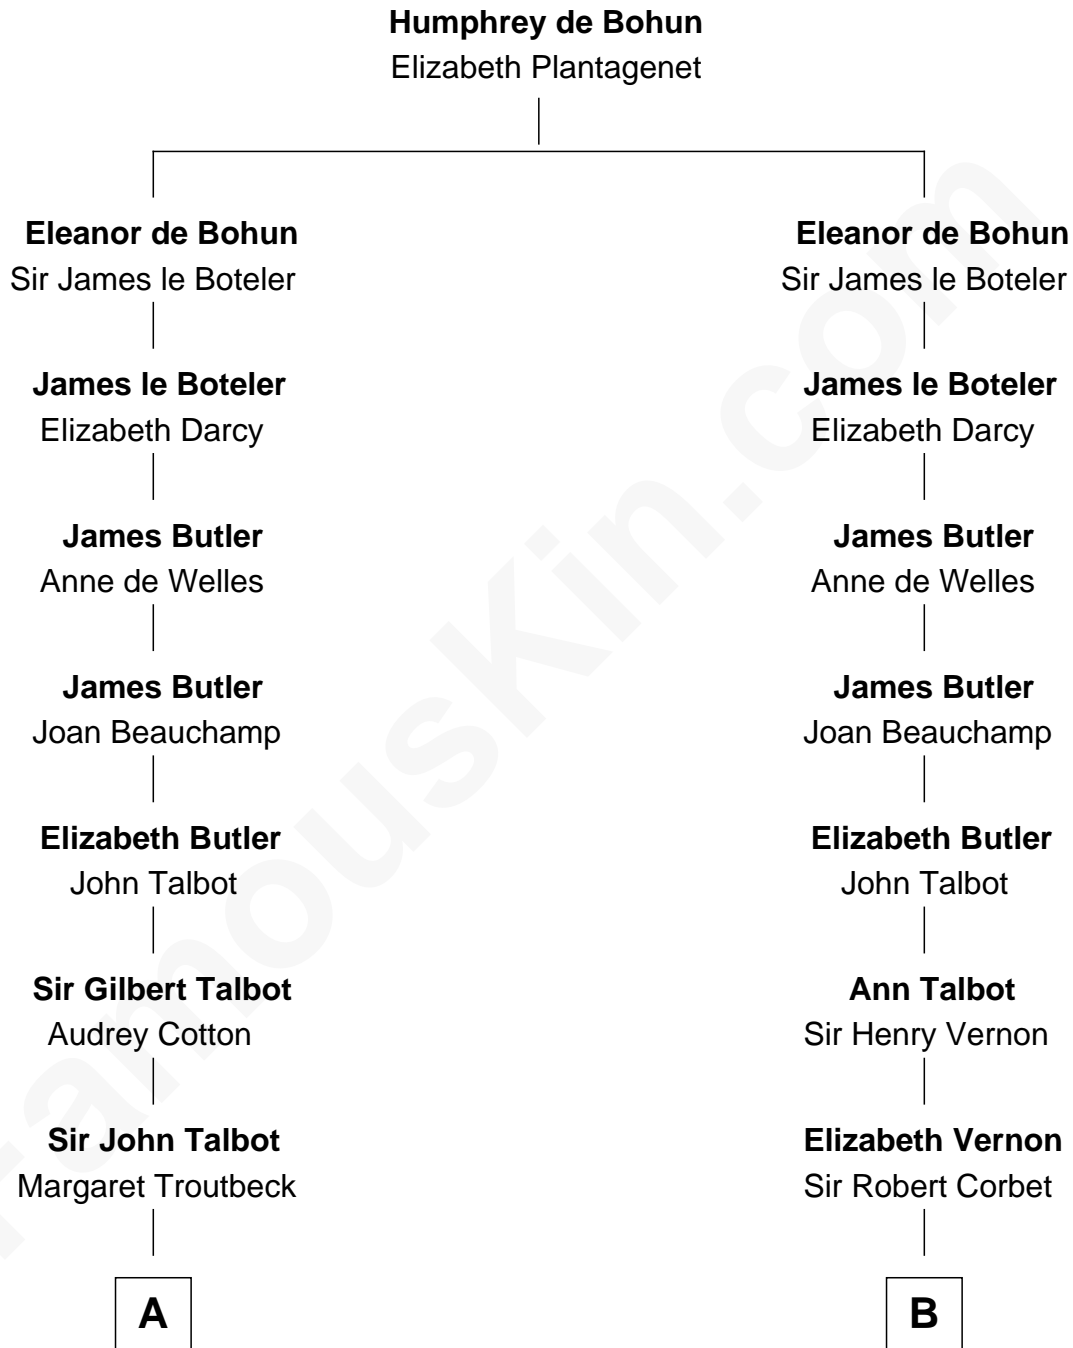

FamousKin.com
Relationship Chart of
Prince Harry
Duke of Sussex

18th cousin 3 times removed of
Grover Cleveland
22nd and 24th U.S. President

C

Claude George Bowes-Lyon
Cecilia Nina Cavendish-Bentinck

Elizabeth Bowes-Lyon
George VI, King of the United Kingdom

Elizabeth II, Queen of the United Kingdom
Prince Philip of Edinburgh

Charles III, King of the United Kingdom
Princess Diana Frances Spencer

Prince Harry
Duke of Sussex

D

Rev. Richard Falley Cleveland
Ann Neal

Grover Cleveland
22nd and 24th U.S. President

FamousKin.com