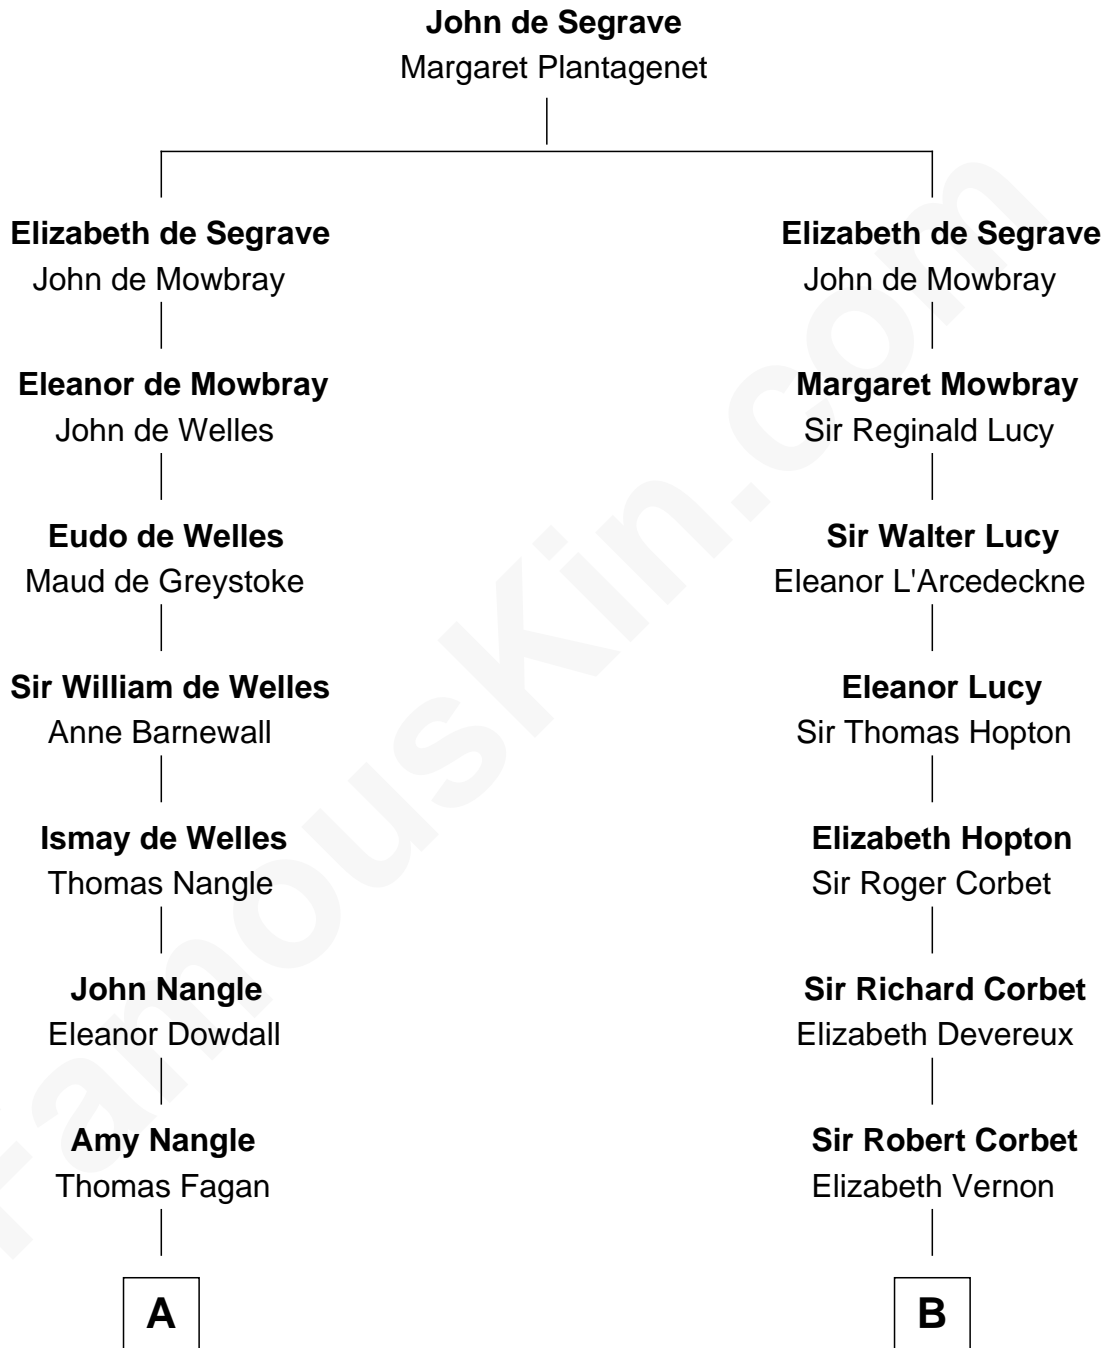

FamousKin.com
Relationship Chart of
Prince Harry
Duke of Sussex

18th cousin 2 times removed of
Grover Cleveland
22nd and 24th U.S. President

C

Elizabeth Bowes-Lyon

George VI, King of the United Kingdom

Elizabeth II, Queen of the United Kingdom

Prince Philip of Edinburgh

Charles III, King of the United Kingdom

Princess Diana Frances Spencer

Prince Harry

Duke of Sussex

D

Rev. Richard Falley Cleveland

Ann Neal

Grover Cleveland

22nd and 24th U.S. President

FamousKin.com