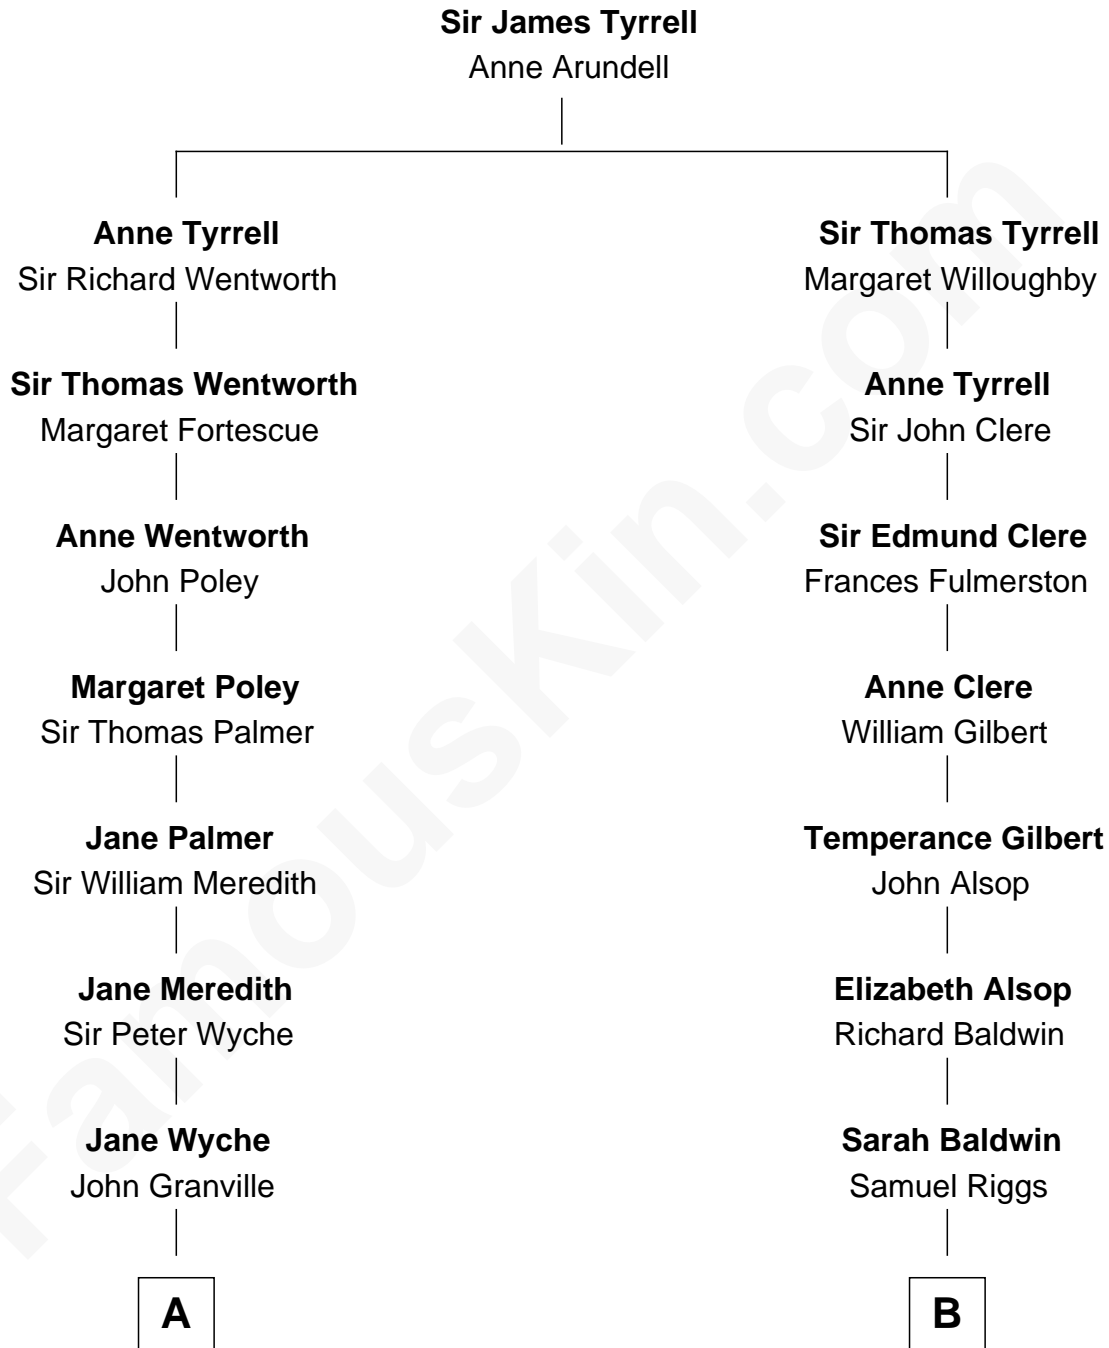

FamousKin.com
Relationship Chart of
Prince Harry
Duke of Sussex

15th cousin 4 times removed of
Mamie (Doud) Eisenhower
First Lady of President Dwight Eisenhower

C

Edward John Spencer
Frances Ruth Burke Roche

Princess Diana Frances Spencer
Charles III, King of the United Kingdom

Prince Harry
Duke of Sussex

FamousKin.com