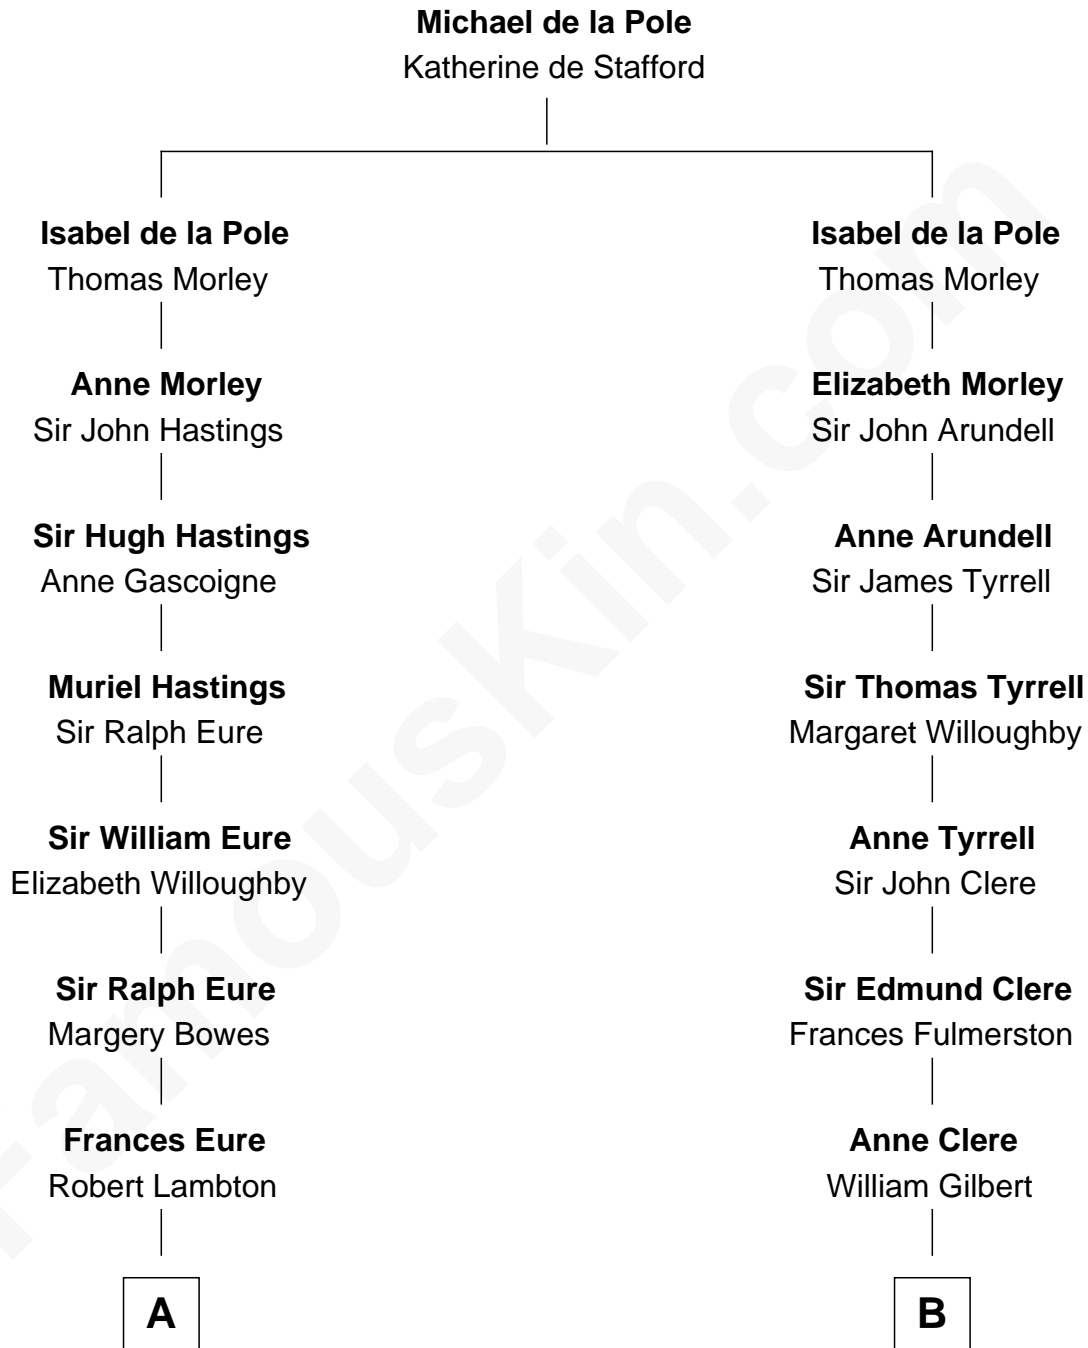

FamousKin.com
Relationship Chart of
Prince Harry
Duke of Sussex

18th cousin 2 times removed of

Mamie (Doud) Eisenhower
First Lady of President Dwight Eisenhower

C

Elizabeth Bowes-Lyon

George VI, King of the United Kingdom

Elizabeth II, Queen of the United Kingdom

Prince Philip of Edinburgh

Charles III, King of the United Kingdom

Princess Diana Frances Spencer

Prince Harry

Duke of Sussex

D

John Sheldon Doud