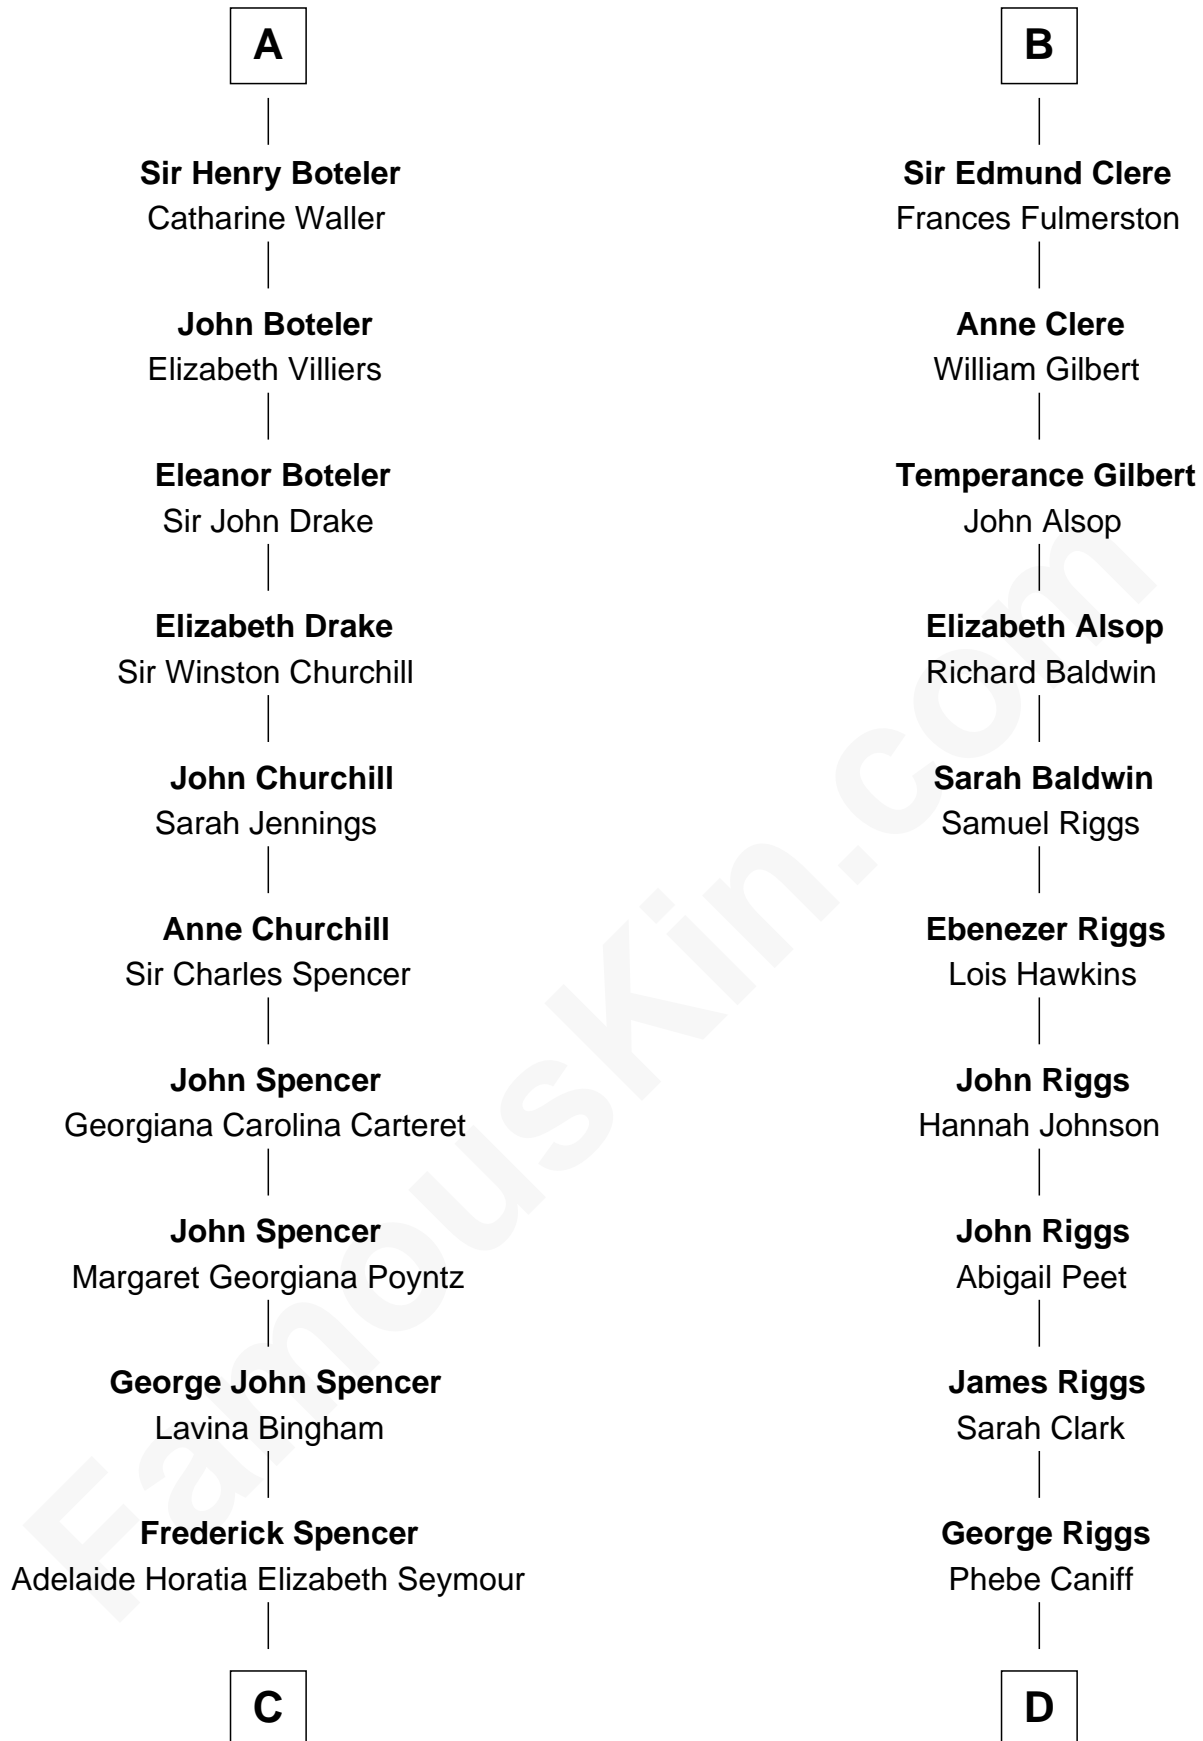

FamousKin.com Relationship Chart of

Prince Harry
Duke of Sussex

20th cousin 1 time removed of

Mamie (Doud) Eisenhower

First Lady of President Dwight Eisenhower

C

Charles Robert Spencer

Margaret Baring

Albert Edward John Spencer

Cynthia Elinor Beatrix Hamilton

Edward John Spencer

Frances Ruth Burke Roche

Princess Diana Frances Spencer

Charles III, King of the United Kingdom

Prince Harry

Duke of Sussex

D

Maria Riggs

Eli Doud

Royal Houghton Doud

Mary Cornelia Sheldon

John Sheldon Doud

Elivera Mathilda Carlson

Mamie (Doud) Eisenhower