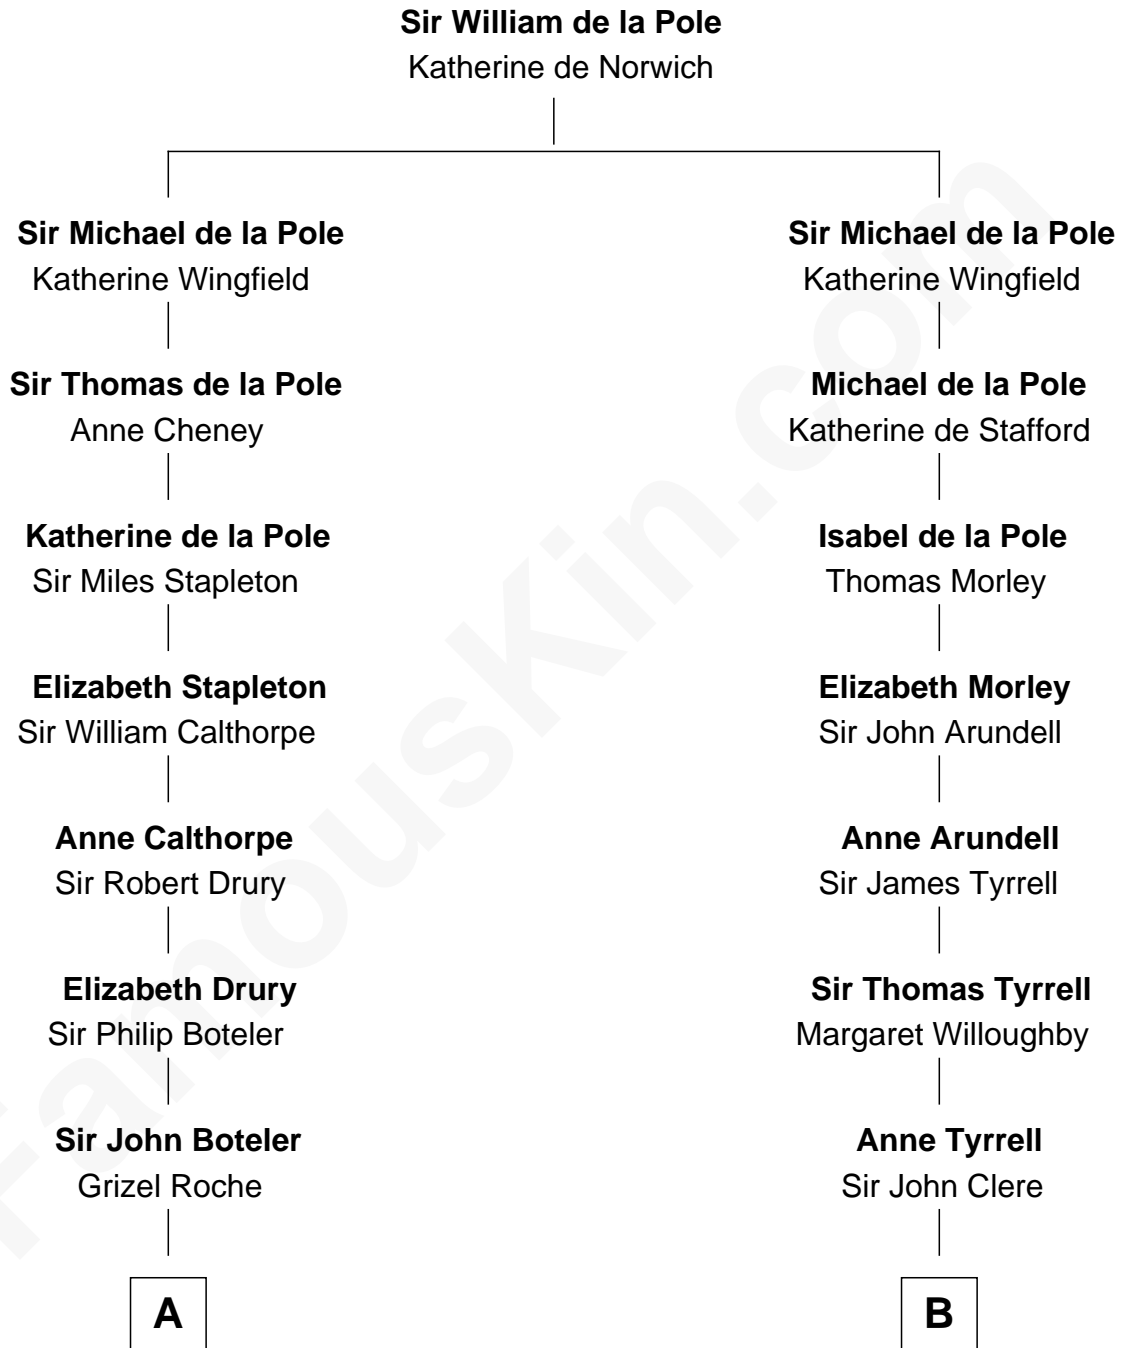

FamousKin.com Relationship Chart of

Prince Harry
Duke of Sussex

20th cousin 1 time removed of

Mamie (Doud) Eisenhower

First Lady of President Dwight Eisenhower

C

Charles Robert Spencer

Margaret Baring

Albert Edward John Spencer

Cynthia Elinor Beatrix Hamilton

Edward John Spencer

Frances Ruth Burke Roche

Princess Diana Frances Spencer

Charles III, King of the United Kingdom

Prince Harry

Duke of Sussex

D

Maria Riggs

Eli Doud

Royal Houghton Doud

Mary Cornelia Sheldon

John Sheldon Doud

Elivera Mathilda Carlson

Mamie (Doud) Eisenhower