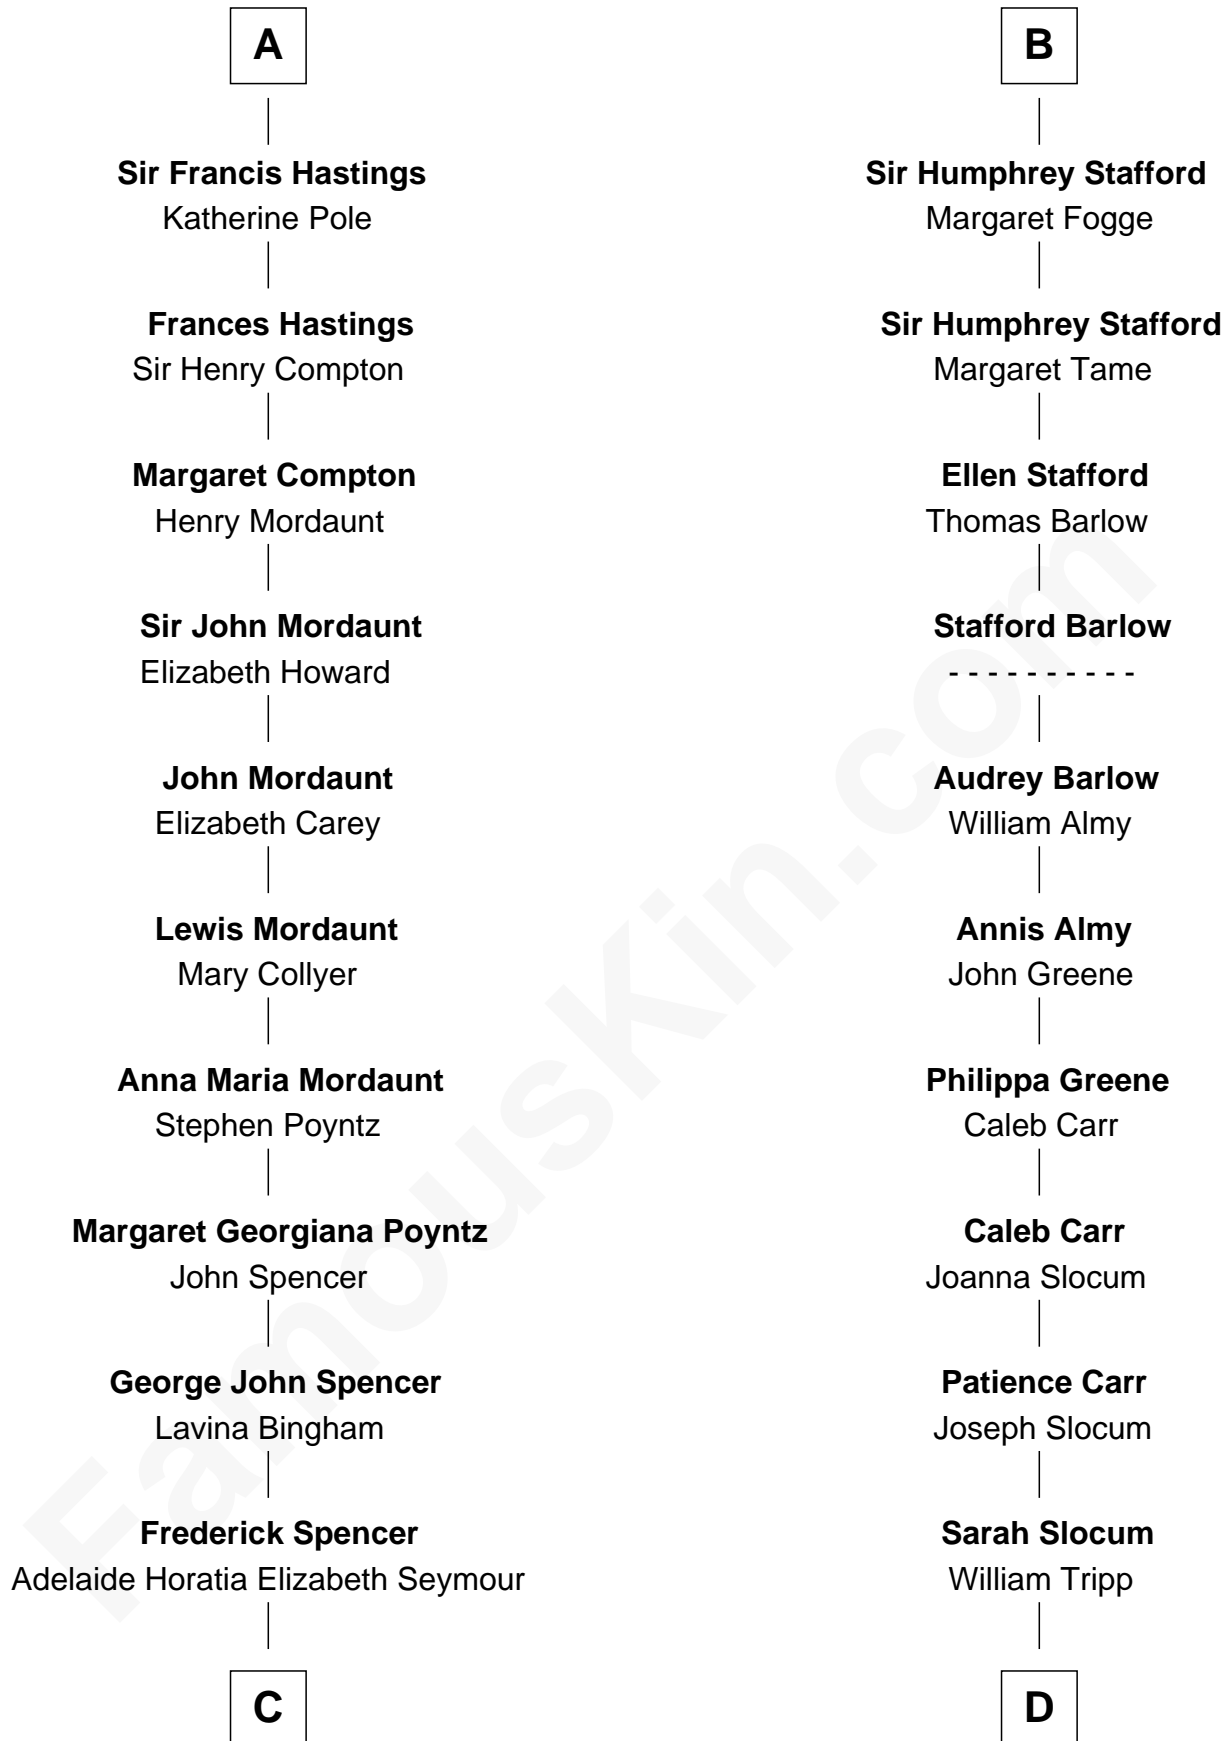

# FamousKin.com Relationship Chart of

**Prince Harry**  
*Duke of Sussex*

21st cousin of

**Warren G. Harding**  
*29th U.S. President*

**John de Botetourte**  
Maud FitzThomas

**Elizabeth de Botetourte**

William de Latimer

Sir Warin Trussell

**Maud Trussell**

Sir John de Hastang

**Maud de Hastang**

Ralph Stafford

**Sir Humphrey Stafford**

Elizabeth Burdet

**Sir Humphrey Stafford**

Eleanor Aylesbury

**Humphrey Stafford**

Katherine Fray

**B**

**C**

**Charles Robert Spencer**

Margaret Baring

**Albert Edward John Spencer**