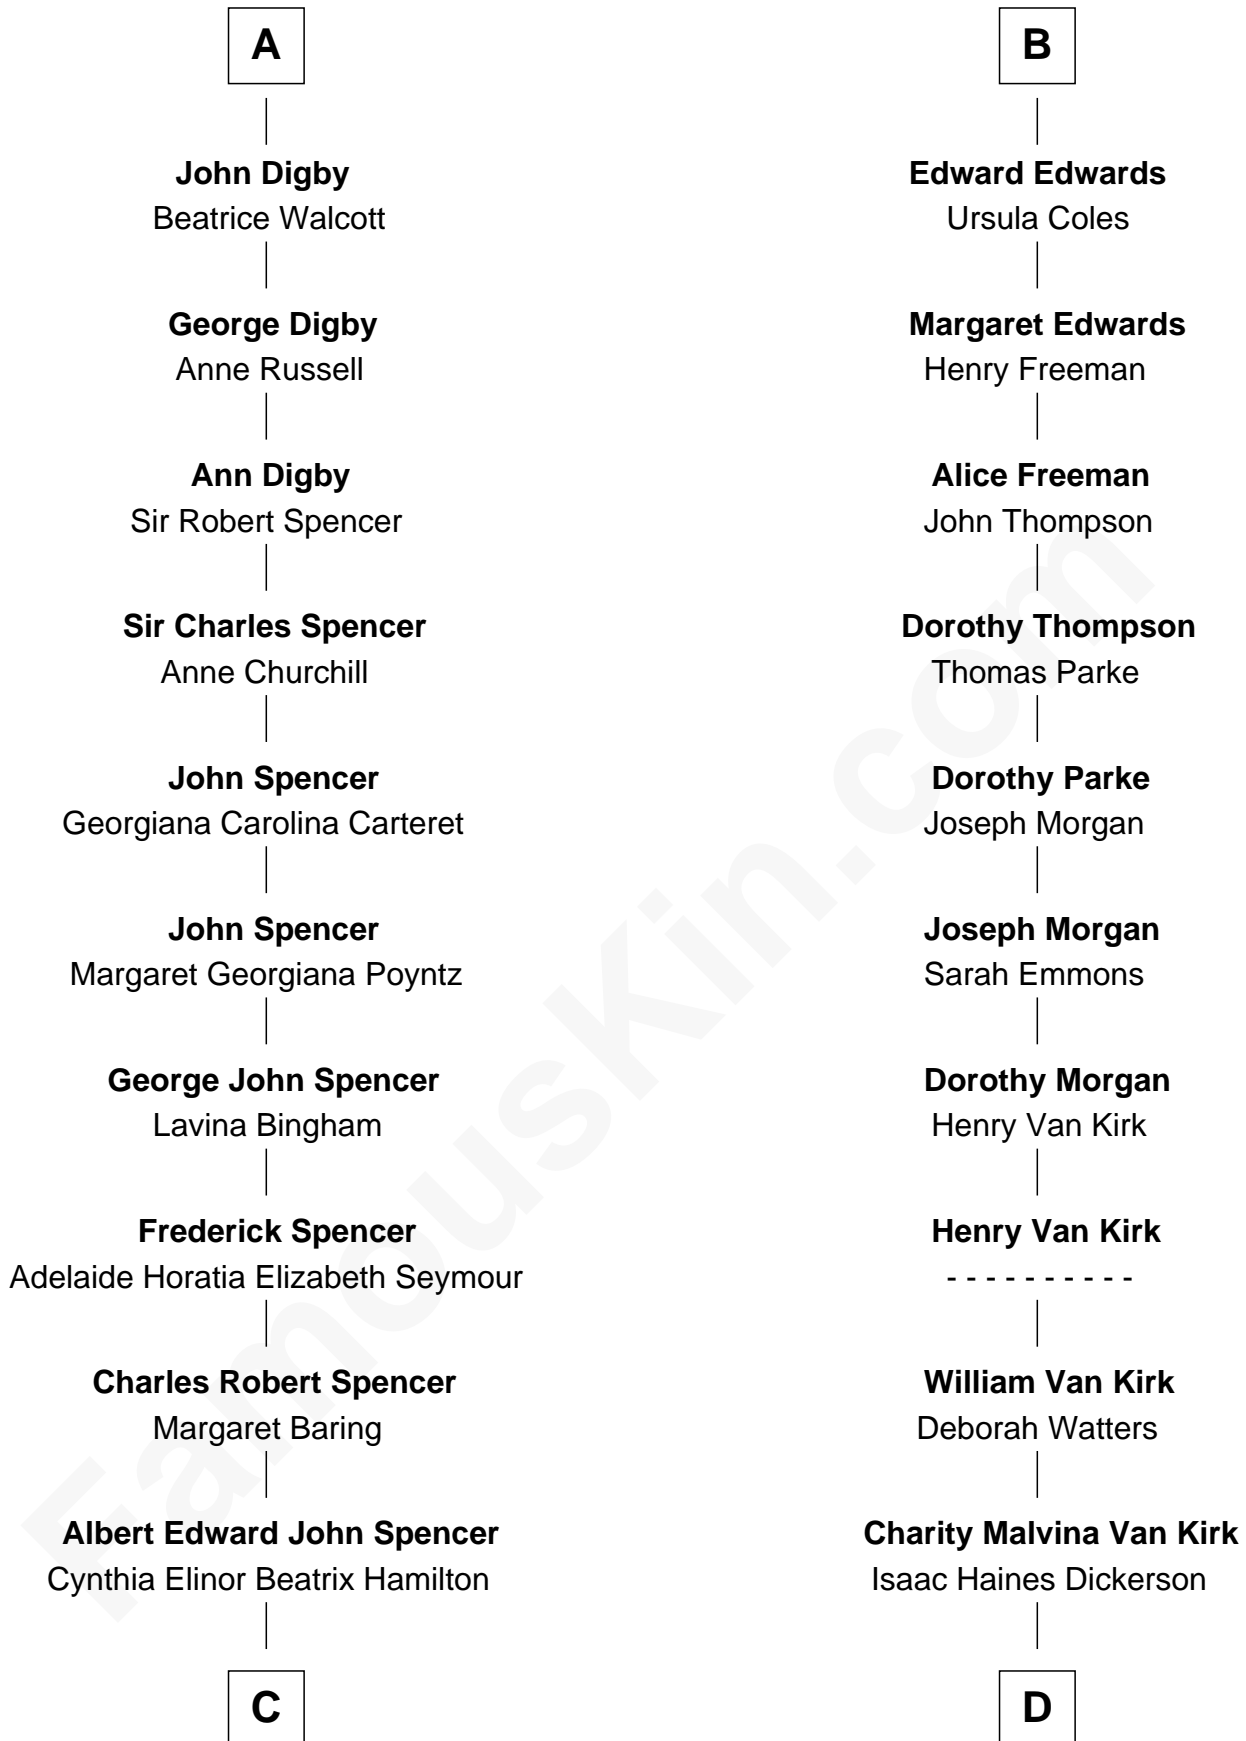

FamousKin.com Relationship Chart of

Prince Harry
Duke of Sussex

18th cousin 1 time removed of

Warren G. Harding
29th U.S. President

William de la Spine
Alice de Bruley

C

Edward John Spencer
Frances Ruth Burke Roche

Princess Diana Frances Spencer
Charles III, King of the United Kingdom

Prince Harry
Duke of Sussex

D

Phoebe Elizabeth Dickerson
Dr. George Tryon Harding

Warren G. Harding
29th U.S. President

FamousKin.com