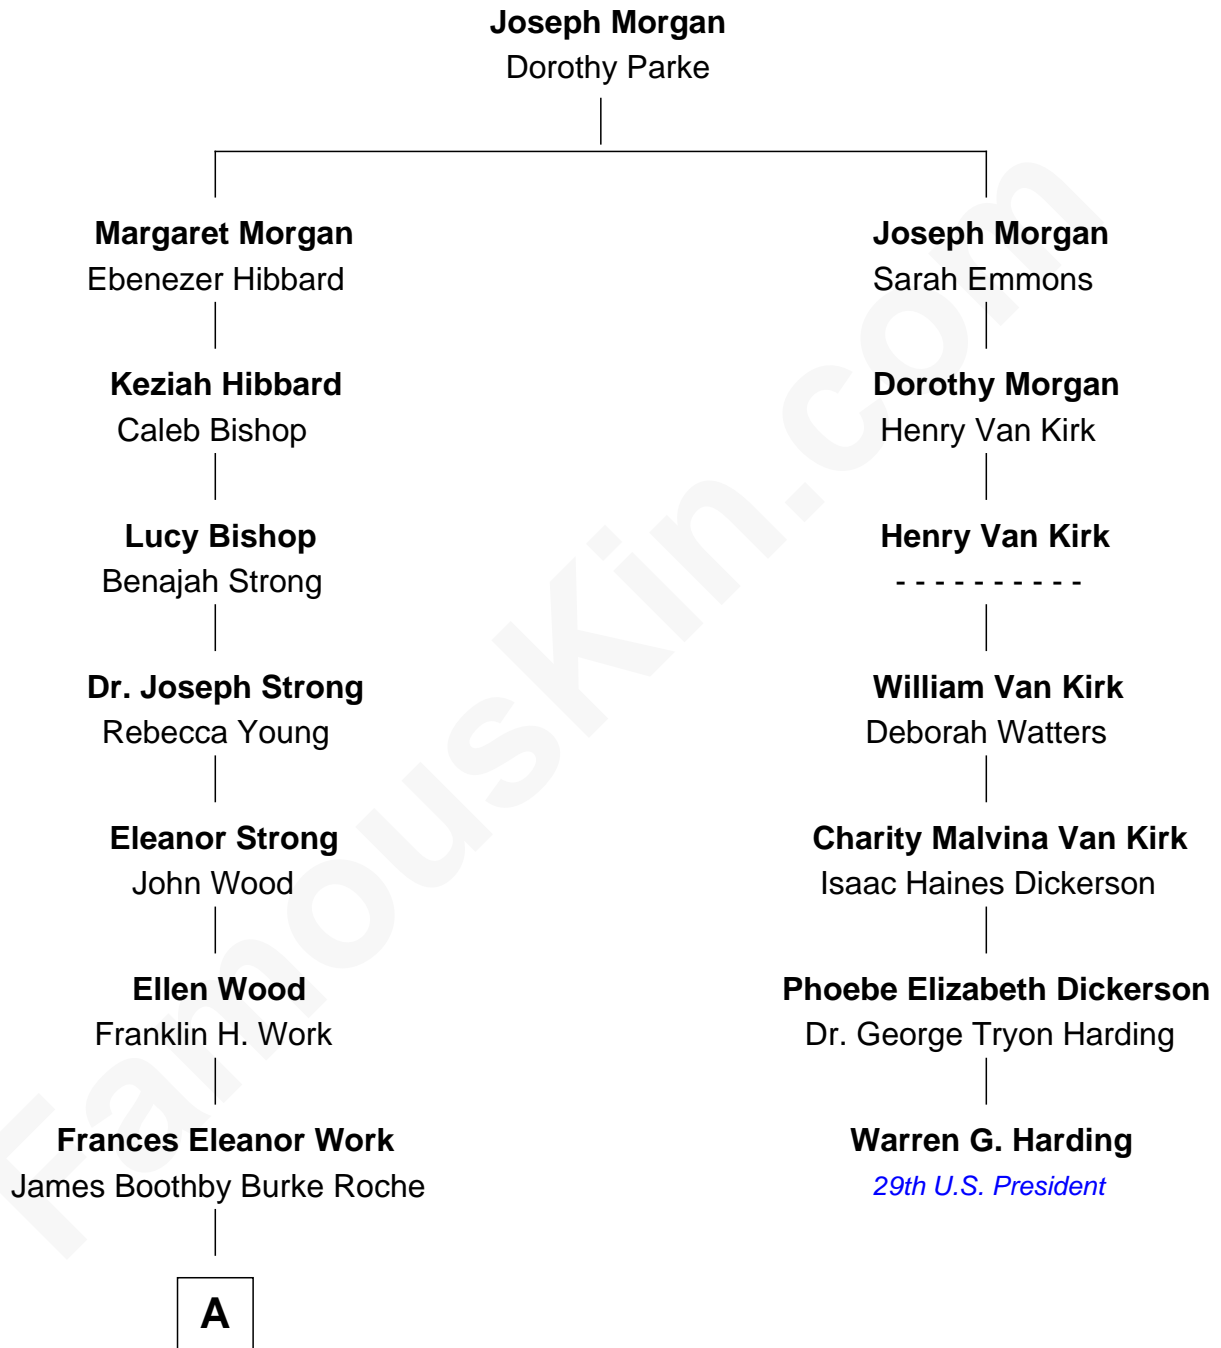

FamousKin.com Relationship Chart of

Prince Harry
Duke of Sussex

6th cousin 4 times removed of

Warren G. Harding
29th U.S. President

A

—
Edmund Maurice Burke Roche

Ruth Sylvia Gill

—
Frances Ruth Burke Roche

Edward John Spencer

—
Princess Diana Frances Spencer

Charles III, King of the United Kingdom

—
Prince Harry

Duke of Sussex

FamousKin.com