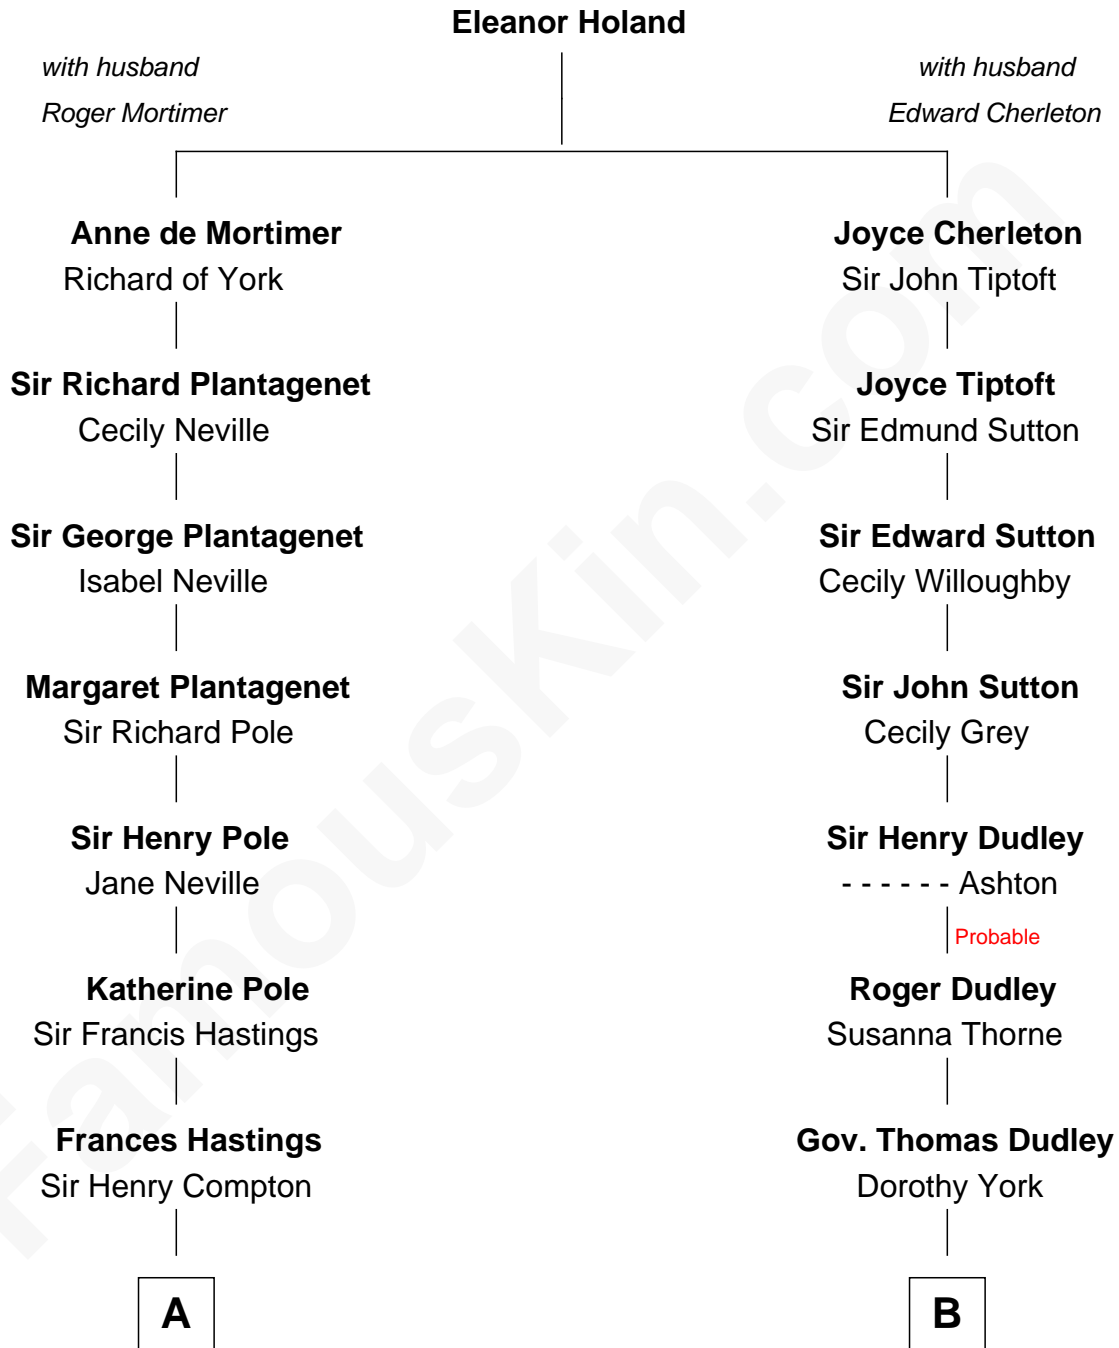

FamousKin.com

Relationship Chart of

Prince Harry

Duke of Sussex

17th cousin 2 times removed of

Herbert Hoover
31st U.S. President

C

Edward John Spencer
Frances Ruth Burke Roche

Princess Diana Frances Spencer
Charles III, King of the United Kingdom

Prince Harry
Duke of Sussex

FamousKin.com