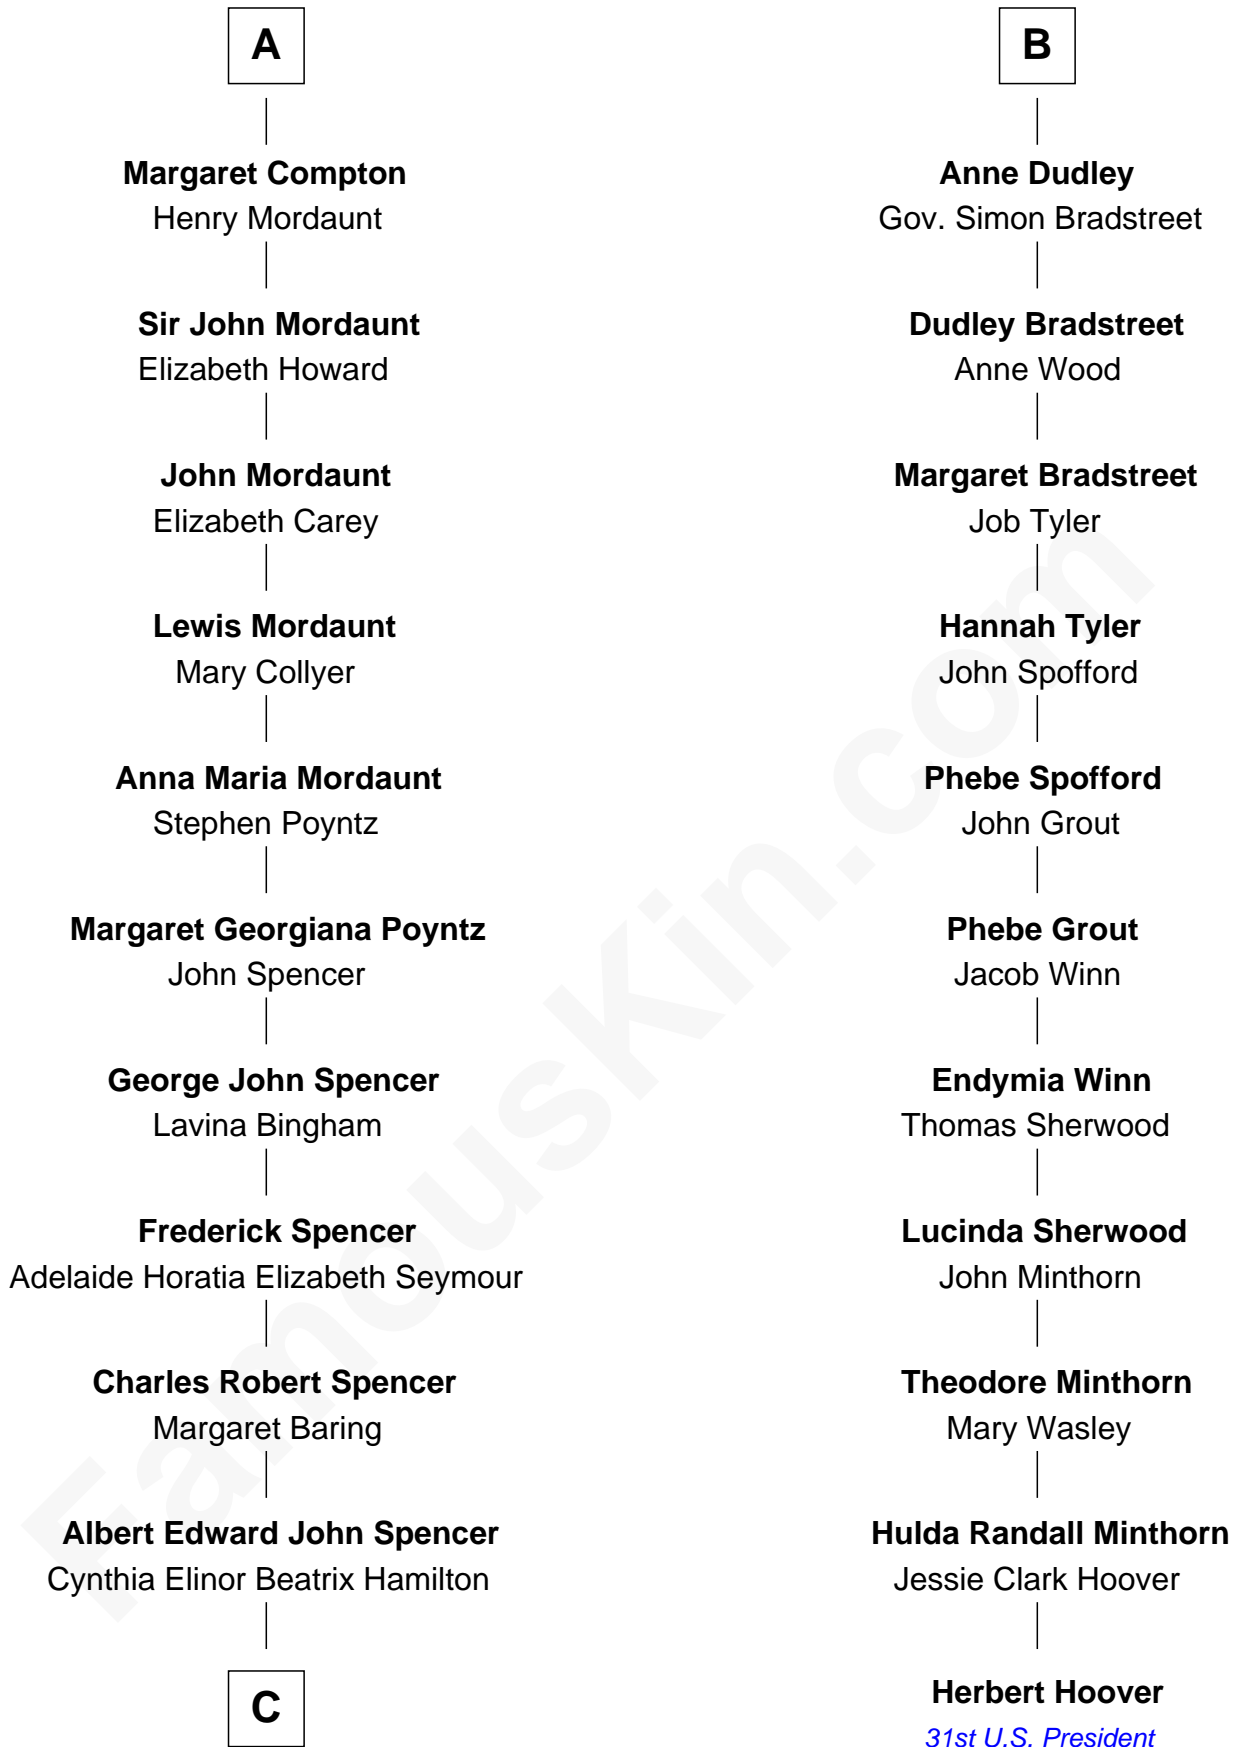

FamousKin.com

Relationship Chart of

Prince Harry

Duke of Sussex

17th cousin 2 times removed of

Herbert Hoover
31st U.S. President

C

Edward John Spencer
Frances Ruth Burke Roche

Princess Diana Frances Spencer
Charles III, King of the United Kingdom

Prince Harry
Duke of Sussex

FamousKin.com