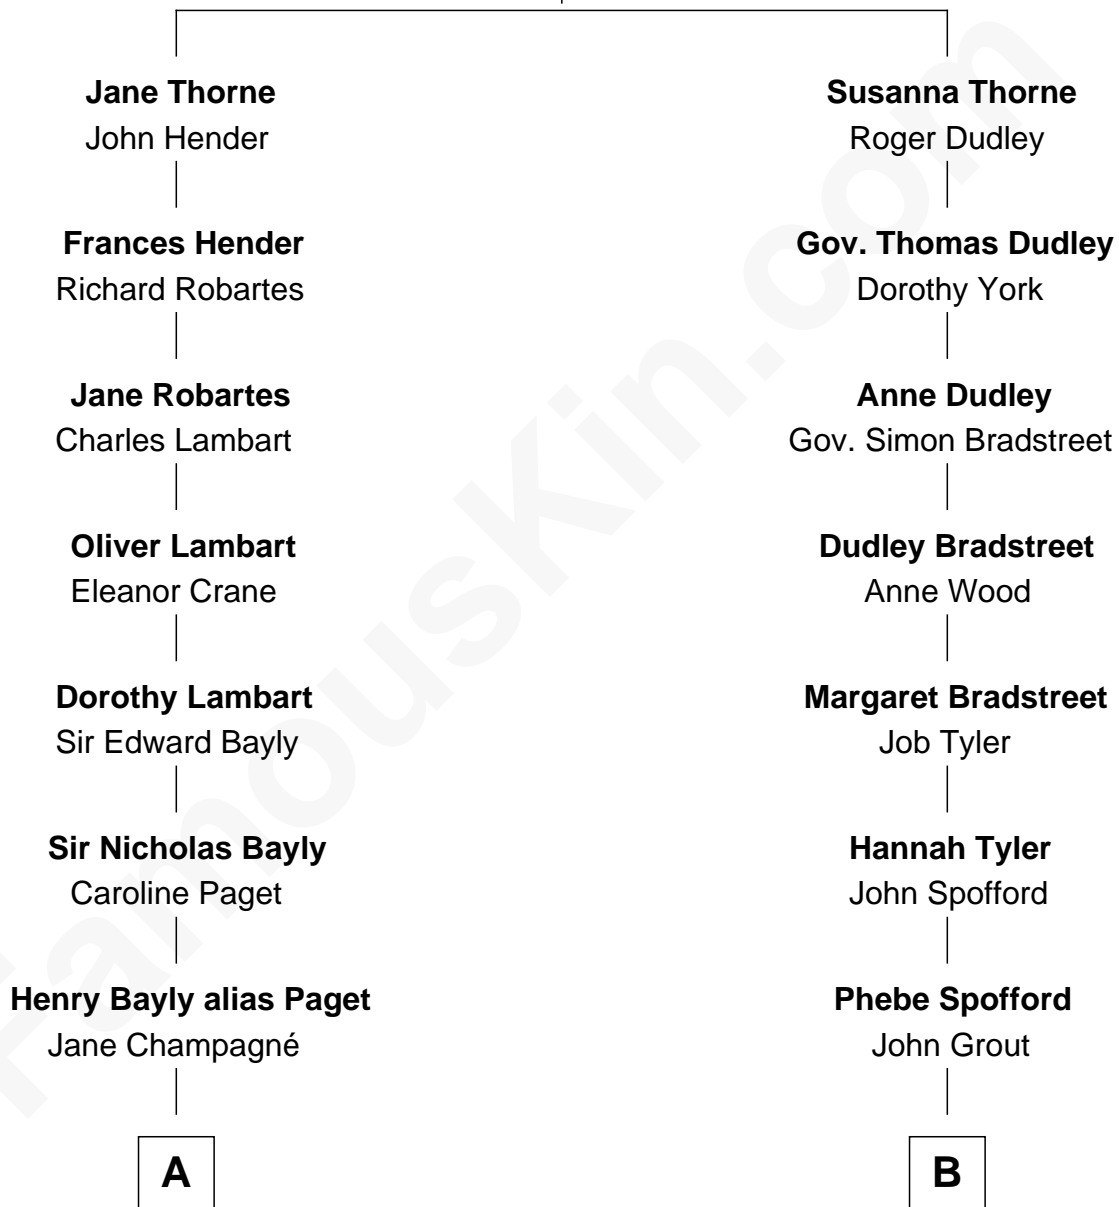

FamousKin.com Relationship Chart of

Prince Harry
Duke of Sussex

12th cousin 2 times removed of

Herbert Hoover
31st U.S. President

Thomas Thorne
Mary Purefoy

A

Henry William Paget
Lady Caroline Elizabeth Villiers

Lady Caroline Paget
Charles Gordon-Lennox

Cecilia Catherine Gordon-Lennox
Charles George Bingham

Rosalind Cecilia Caroline Bingham
James Albert Edward Hamilton

Cynthia Elinor Beatrix Hamilton
Albert Edward John Spencer

Edward John Spencer
Frances Ruth Burke Roche

Princess Diana Frances Spencer
Charles III, King of the United Kingdom

Prince Harry
Duke of Sussex

B

Phebe Grout
Jacob Winn

Endymia Winn
Thomas Sherwood

Lucinda Sherwood
John Minthorn