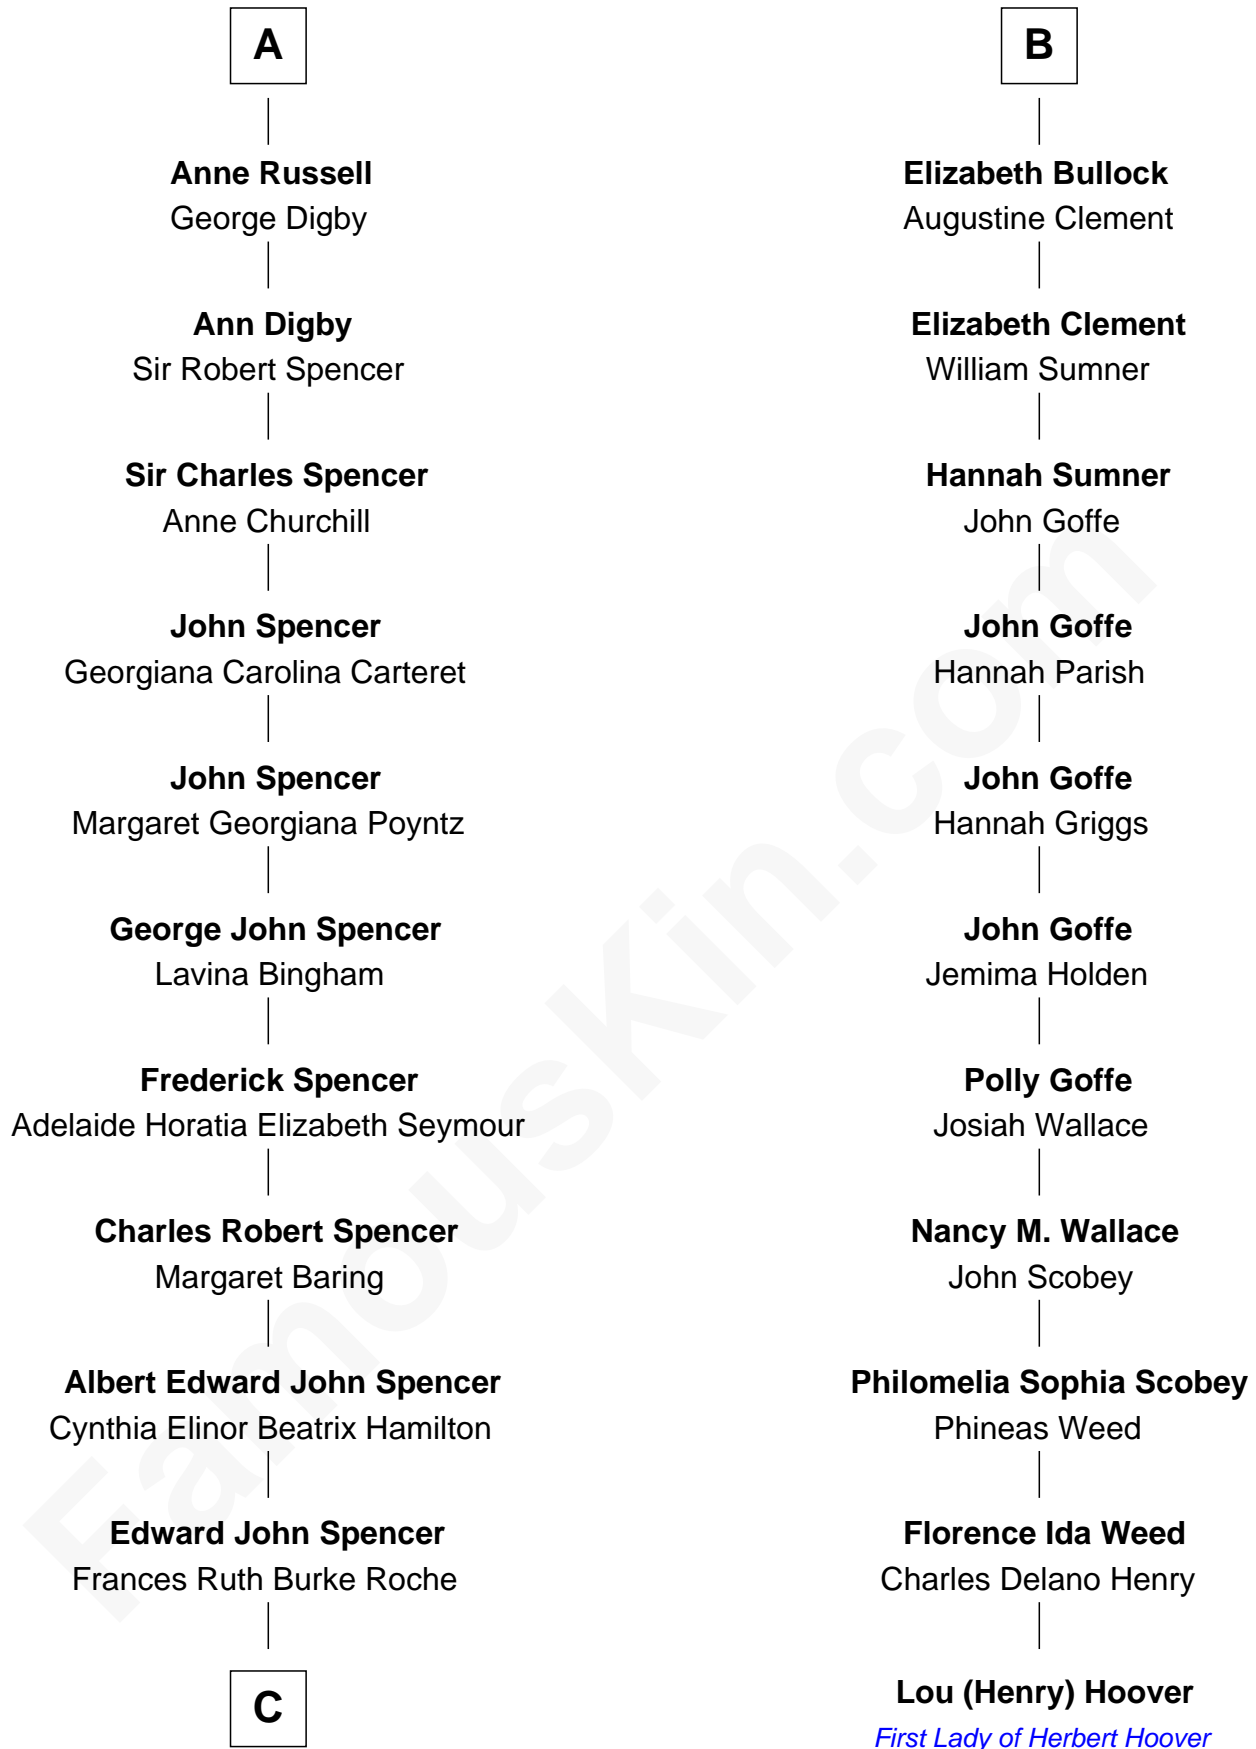

**FamousKin.com**  
**Relationship Chart of**  
**Prince Harry**  
*Duke of Sussex*

17th cousin 1 time removed of  
**Lou (Henry) Hoover**  
*First Lady of President Herbert Hoover*

**C**

**Princess Diana Frances Spencer**  
Charles III, King of the United Kingdom

**Prince Harry**  
*Duke of Sussex*

FamousKin.com