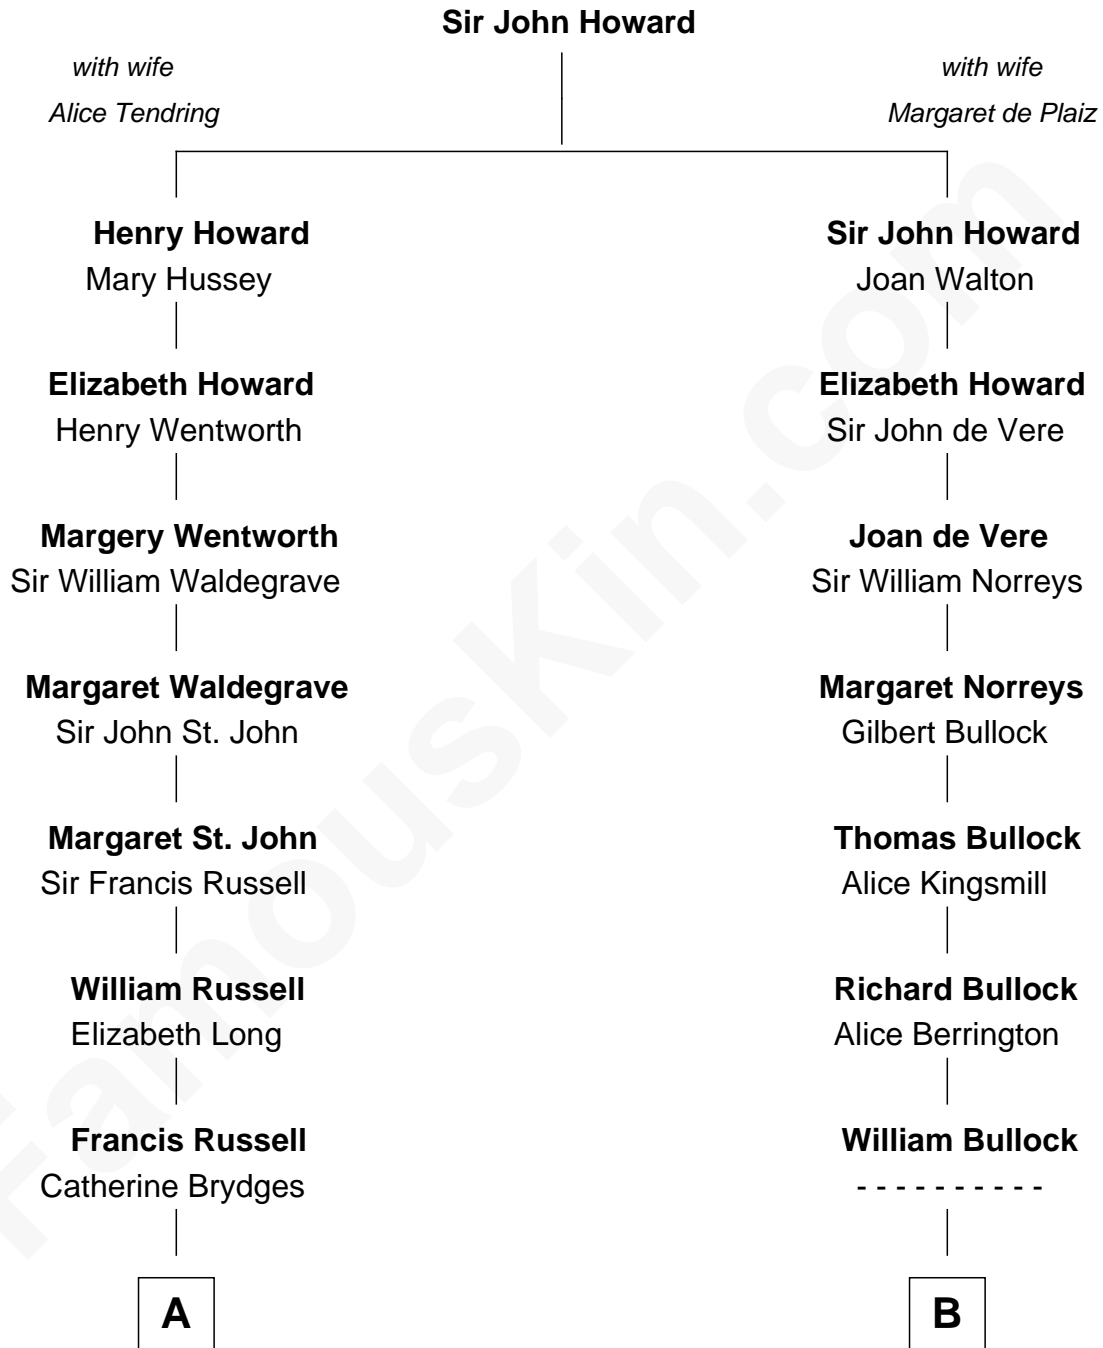

**FamousKin.com**  
**Relationship Chart of**  
**Prince Harry**  
*Duke of Sussex*

17th cousin 1 time removed of  
**Lou (Henry) Hoover**  
*First Lady of President Herbert Hoover*

**C**

**Princess Diana Frances Spencer**  
Charles III, King of the United Kingdom

**Prince Harry**  
*Duke of Sussex*

FamousKin.com