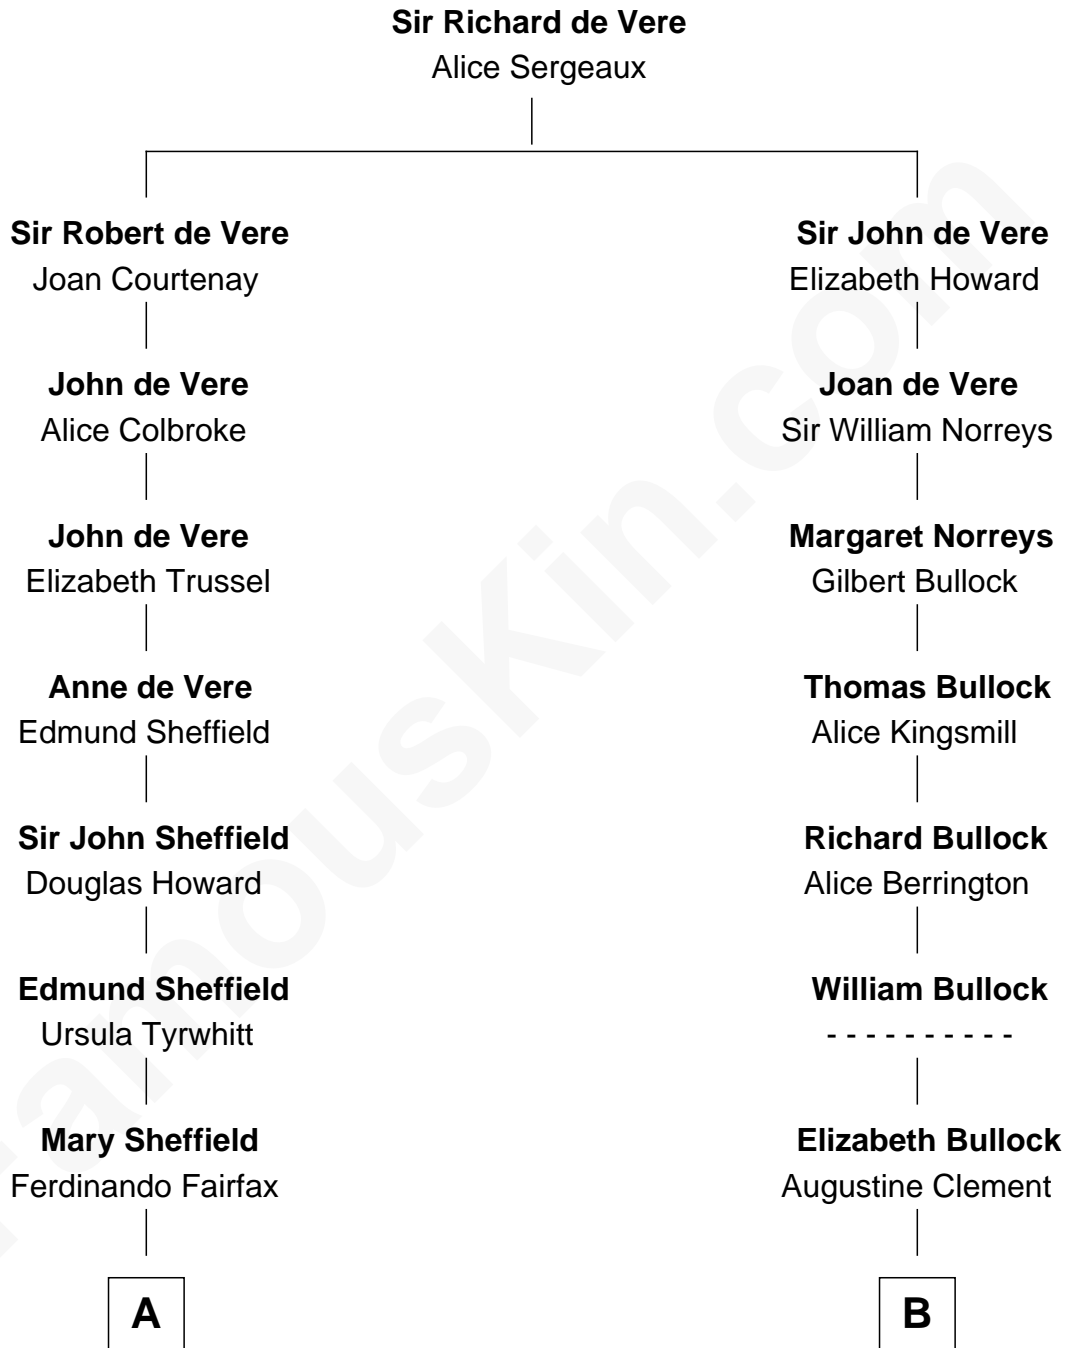

FamousKin.com Relationship Chart of

Prince Harry
Duke of Sussex

16th cousin 3 times removed of

Lou (Henry) Hoover
First Lady of President Herbert Hoover

A

Frances Fairfax
Sir Thomas Widdrington

Catherine Widdrington
Sir Robert Shafto

Mark Shafto
Margaret Ingleby

John Shafto
Dorothy Jackson

Dorothy Shafto
Wilmot Vaughan

Dorothy Elizabeth Vaughan
Lawrence Palk

Elizabeth Malet Palk
Sir Horace Beauchamp Seymour

Adelaide Horatia Elizabeth Seymour
Frederick Spencer