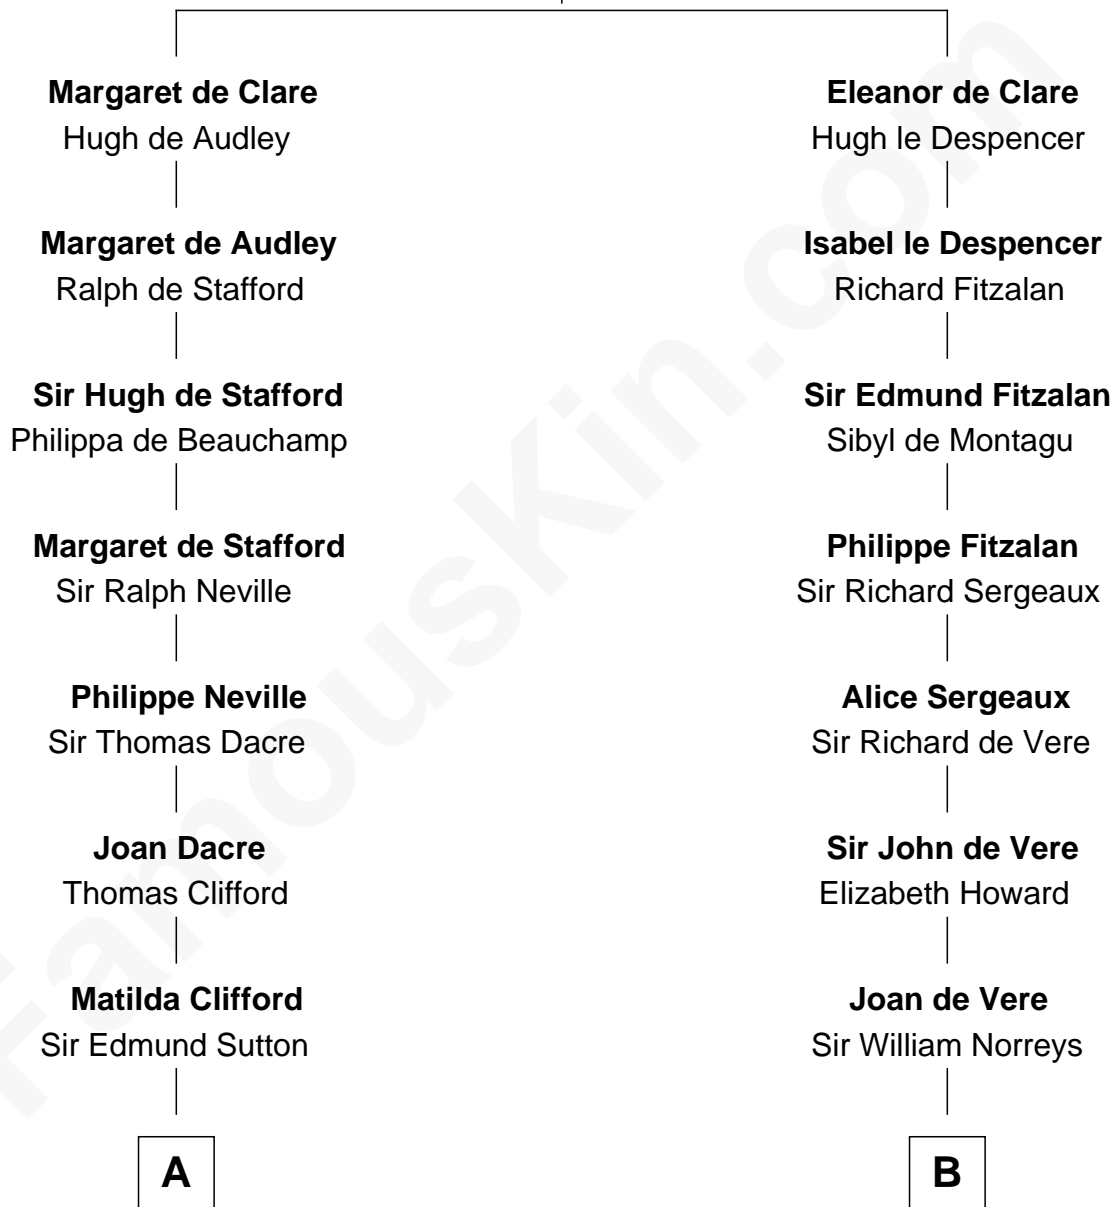

# FamousKin.com Relationship Chart of

**Prince Harry**  
*Duke of Sussex*

21st cousin of

**Lou (Henry) Hoover**  
*First Lady of President Herbert Hoover*

**Sir Gilbert de Clare**  
Joan of Acre

**C**

**Charles Robert Spencer**

Margaret Baring

**Albert Edward John Spencer**

Cynthia Elinor Beatrix Hamilton

**Edward John Spencer**

Frances Ruth Burke Roche

**Princess Diana Frances Spencer**

Charles III, King of the United Kingdom

**Prince Harry**

*Duke of Sussex*

**D**

**Polly Goffe**

Josiah Wallace

**Nancy M. Wallace**

John Scobey

**Philomelia Sophia Scobey**

Phineas Weed

**Florence Ida Weed**

Charles Delano Henry

**Lou (Henry) Hoover**

*First Lady of Herbert Hoover*

FamousKin.com