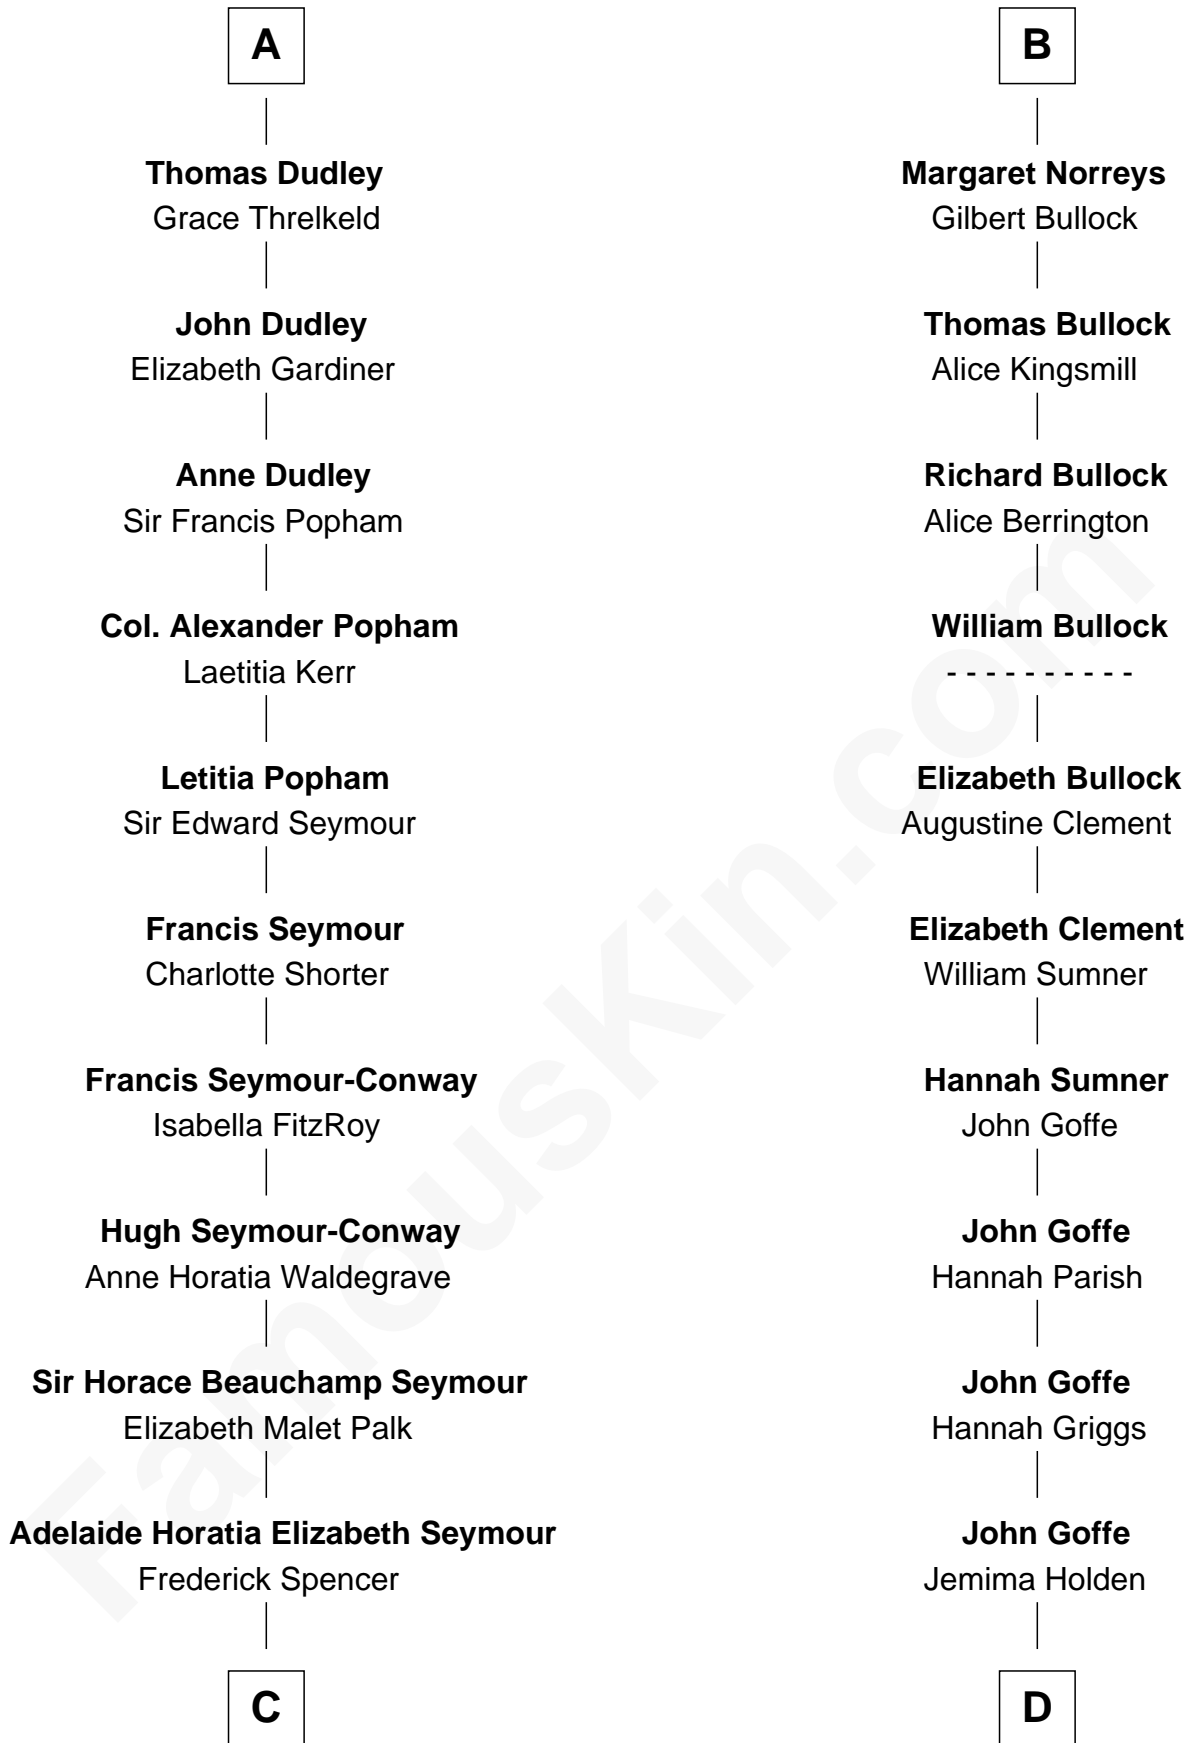

# FamousKin.com Relationship Chart of

**Prince Harry**  
*Duke of Sussex*

21st cousin of

**Lou (Henry) Hoover**  
*First Lady of President Herbert Hoover*

**Sir Gilbert de Clare**  
Joan of Acre

**C**

**Charles Robert Spencer**

Margaret Baring

**Albert Edward John Spencer**

Cynthia Elinor Beatrix Hamilton

**Edward John Spencer**

Frances Ruth Burke Roche

**Princess Diana Frances Spencer**

Charles III, King of the United Kingdom

**Prince Harry**

*Duke of Sussex*

**D**

**Polly Goffe**

Josiah Wallace

**Nancy M. Wallace**

John Scobey

**Philomelia Sophia Scobey**

Phineas Weed

**Florence Ida Weed**

Charles Delano Henry

**Lou (Henry) Hoover**

*First Lady of Herbert Hoover*

FamousKin.com