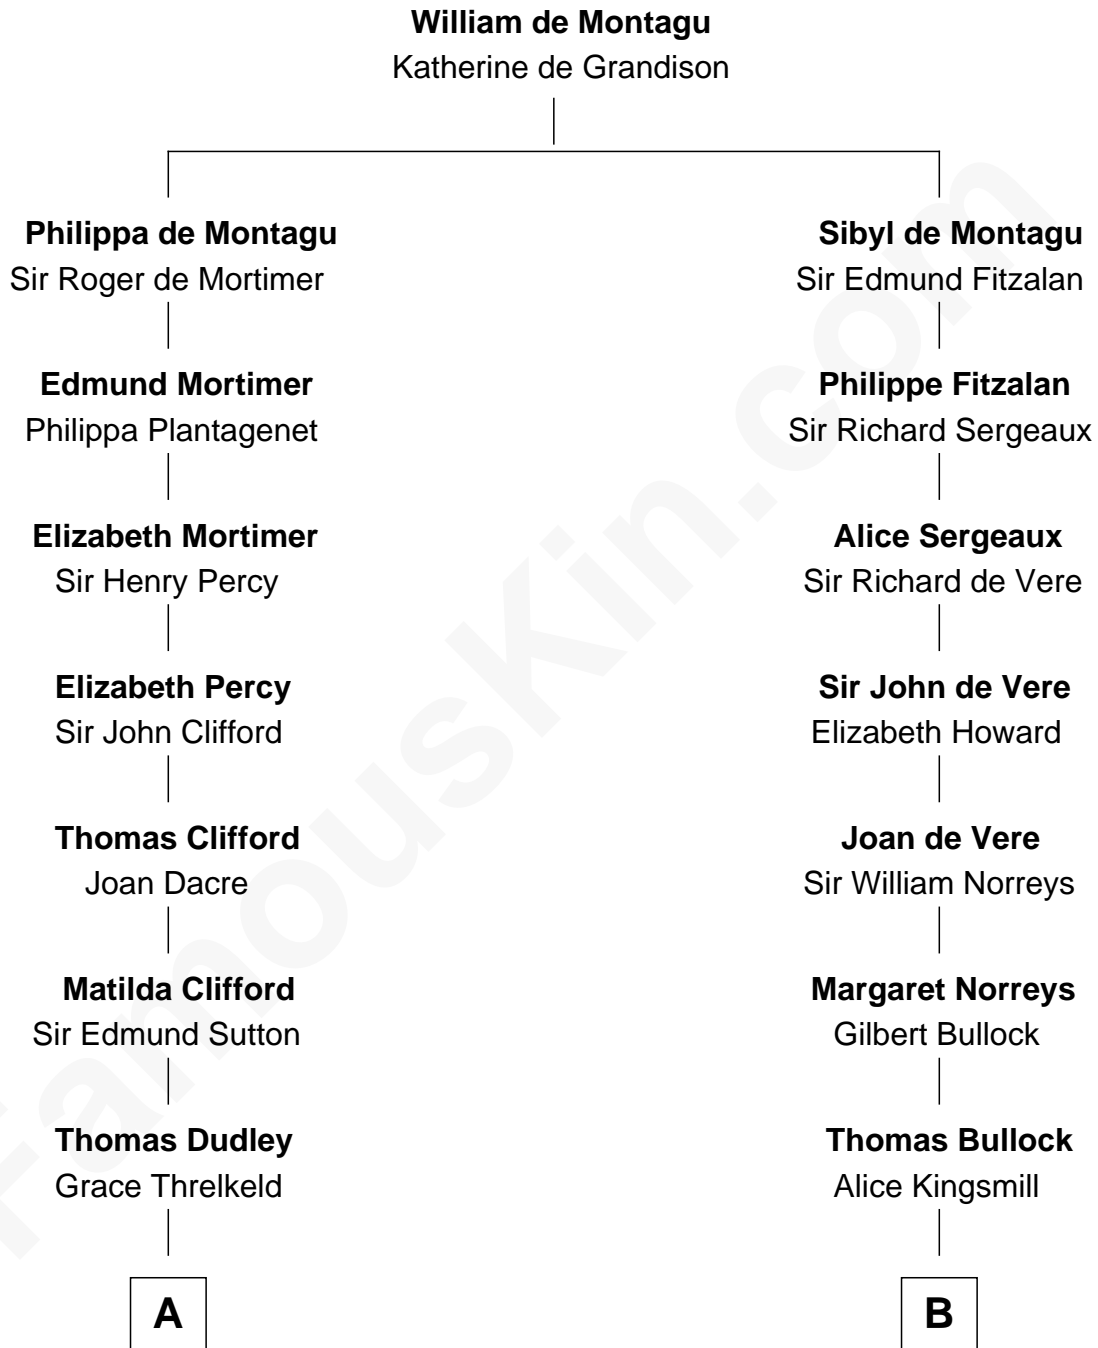

FamousKin.com Relationship Chart of

Prince Harry
Duke of Sussex

19th cousin 1 time removed of

Lou (Henry) Hoover
First Lady of President Herbert Hoover

C

Albert Edward John Spencer
Cynthia Elinor Beatrix Hamilton

Edward John Spencer
Frances Ruth Burke Roche

Princess Diana Frances Spencer
Charles III, King of the United Kingdom

Prince Harry
Duke of Sussex

D

Philomelia Sophia Scobey
Phineas Weed

Florence Ida Weed
Charles Delano Henry