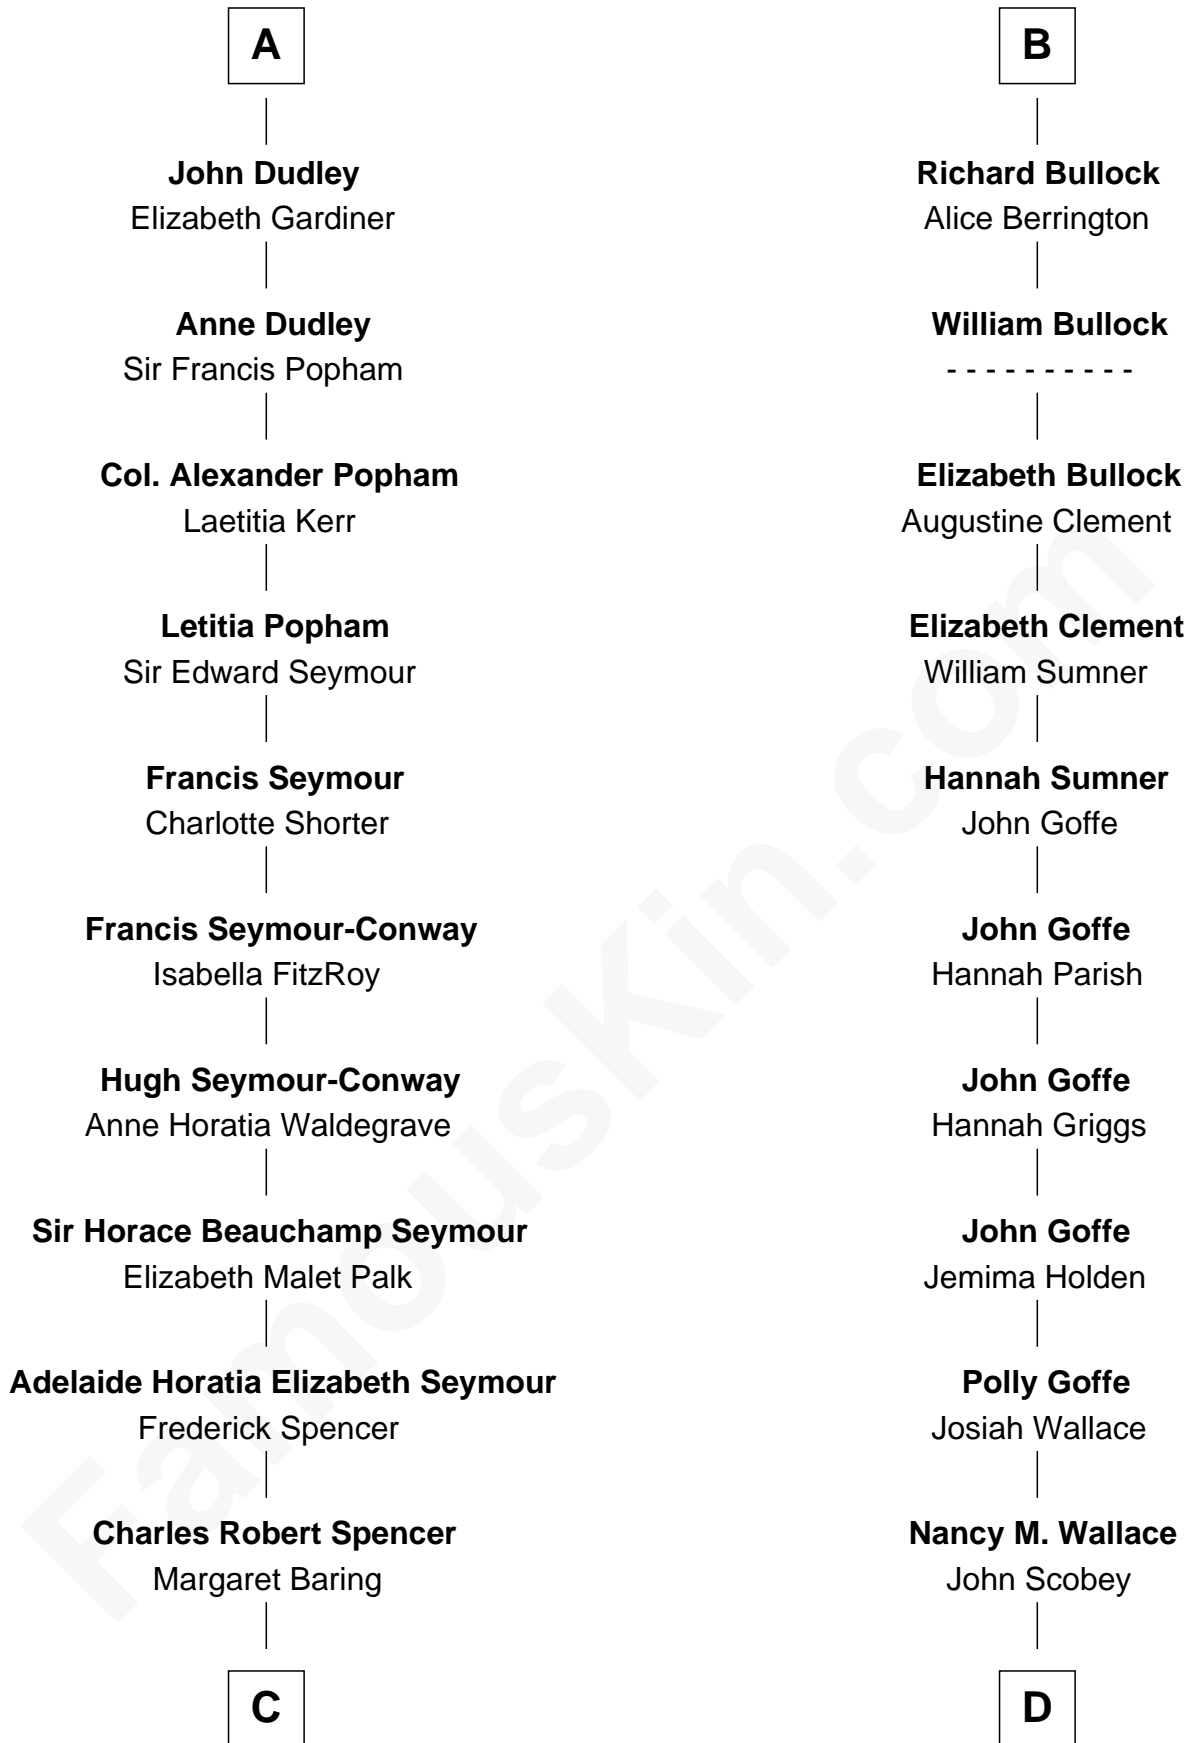

FamousKin.com Relationship Chart of

Prince Harry
Duke of Sussex

19th cousin 1 time removed of

Lou (Henry) Hoover
First Lady of President Herbert Hoover

C

Albert Edward John Spencer
Cynthia Elinor Beatrix Hamilton

Edward John Spencer
Frances Ruth Burke Roche

Princess Diana Frances Spencer
Charles III, King of the United Kingdom

Prince Harry
Duke of Sussex

D

Philomelia Sophia Scobey
Phineas Weed

Florence Ida Weed
Charles Delano Henry