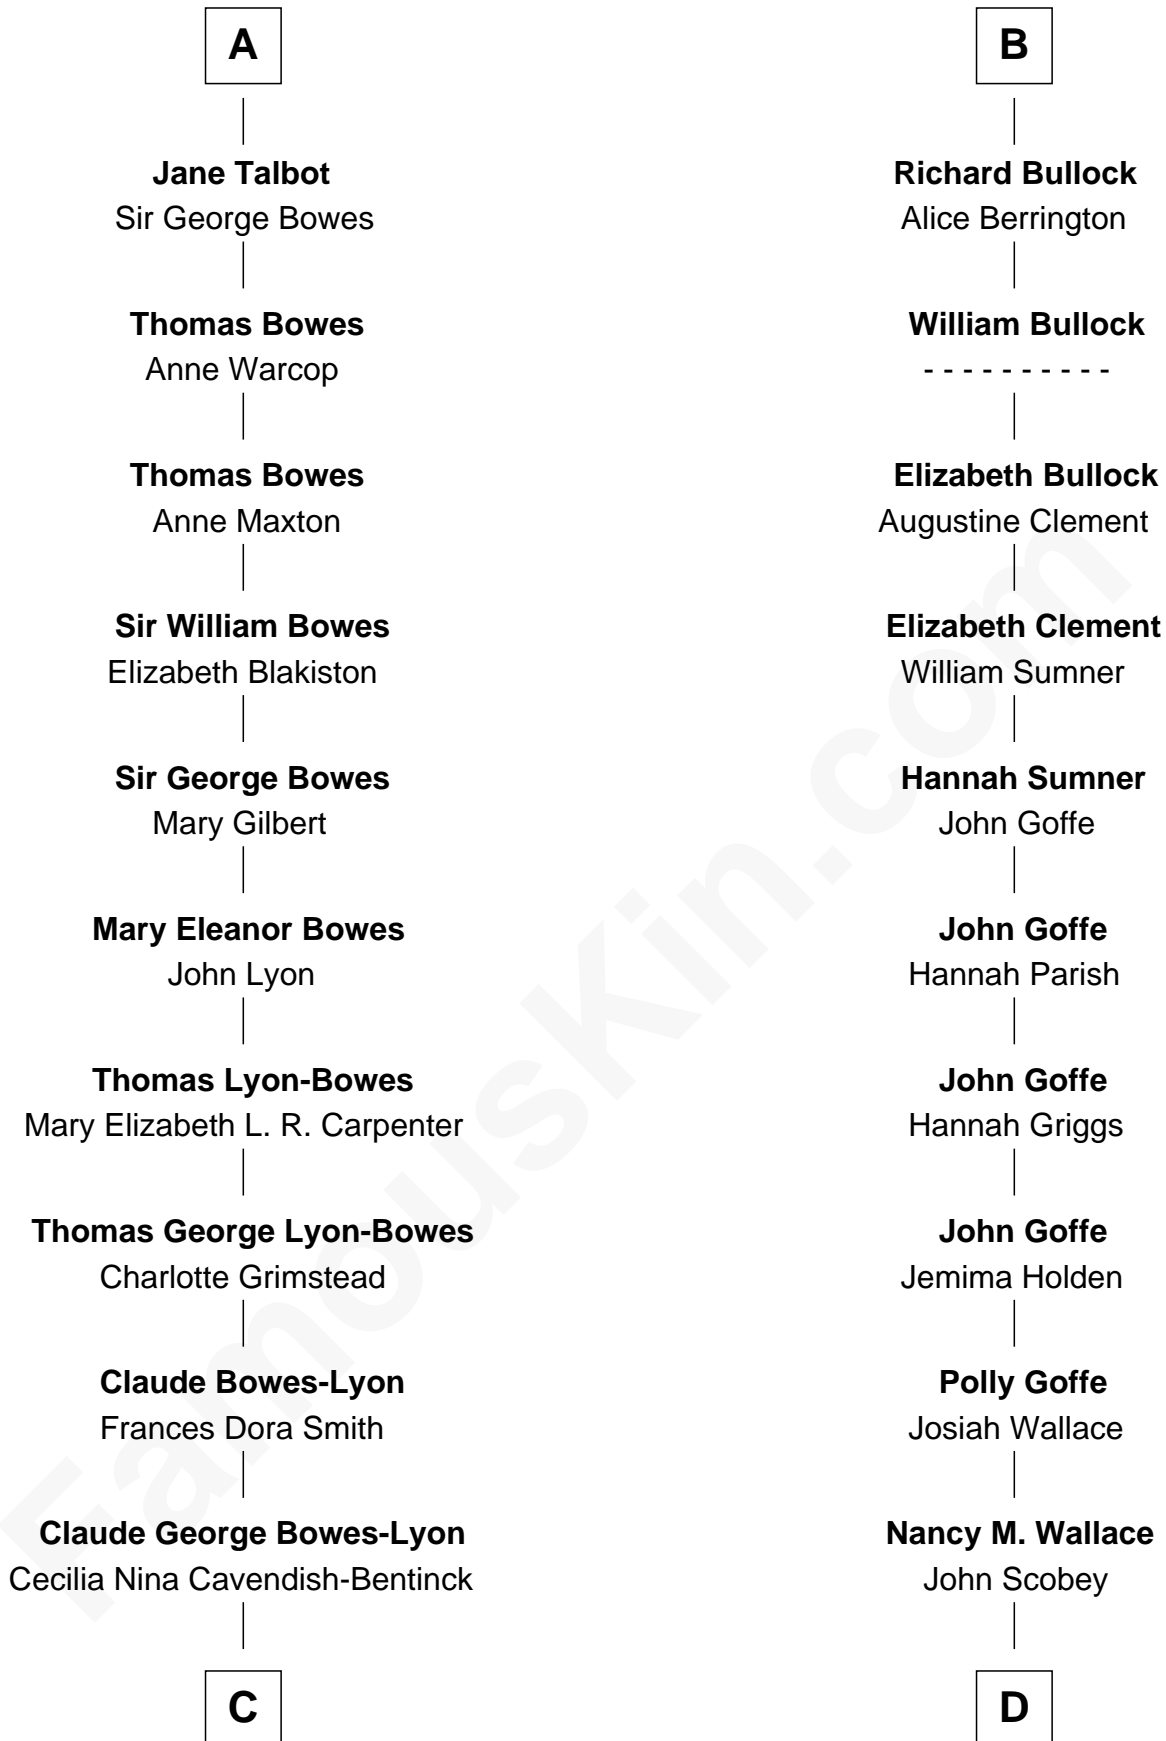

## Relationship Chart of

### Prince Harry

*Duke of Sussex*

19th cousin 1 time removed of

**Lou (Henry) Hoover**  
*First Lady of President Herbert Hoover*

**C**

**Elizabeth Bowes-Lyon**

George VI, King of the United Kingdom

**Elizabeth II, Queen of the United Kingdom**

Prince Philip of Edinburgh

**Charles III, King of the United Kingdom**

Princess Diana Frances Spencer

**Prince Harry**

*Duke of Sussex*

**D**

**Philomelia Sophia Scobey**

Phineas Weed

**Florence Ida Weed**

Charles Delano Henry

**Lou (Henry) Hoover**

*First Lady of Herbert Hoover*

FamousKin.com