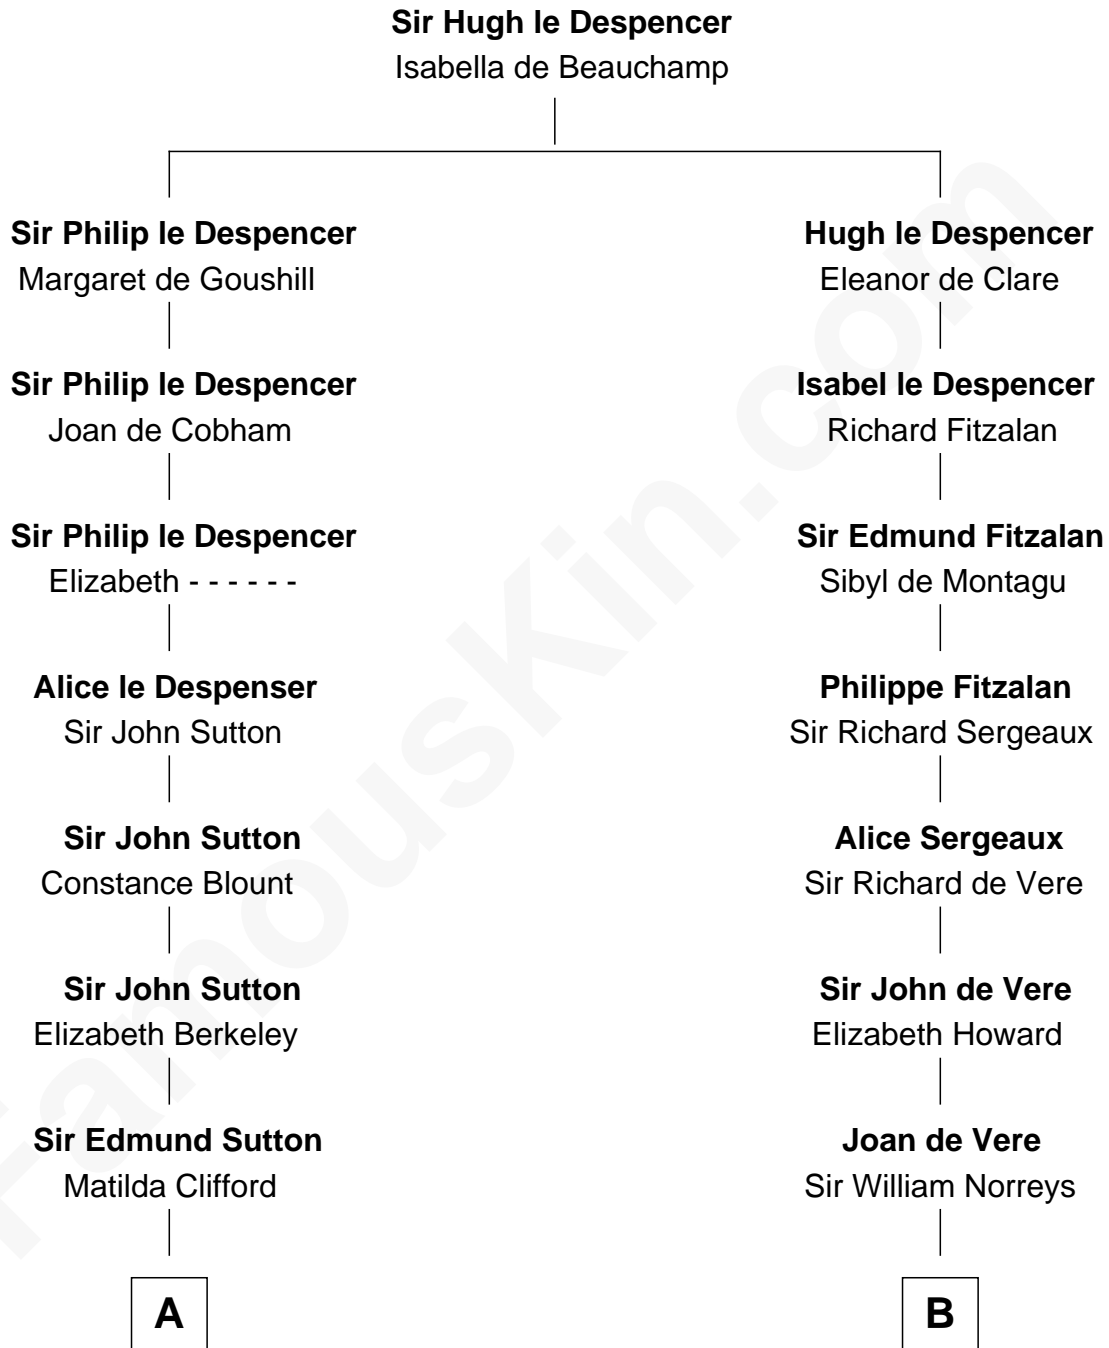

FamousKin.com Relationship Chart of

Prince Harry
Duke of Sussex

21st cousin of

Lou (Henry) Hoover
First Lady of President Herbert Hoover

C

Charles Robert Spencer

Margaret Baring

Albert Edward John Spencer

Cynthia Elinor Beatrix Hamilton

Edward John Spencer

Frances Ruth Burke Roche

Princess Diana Frances Spencer

Charles III, King of the United Kingdom

Prince Harry

Duke of Sussex

D