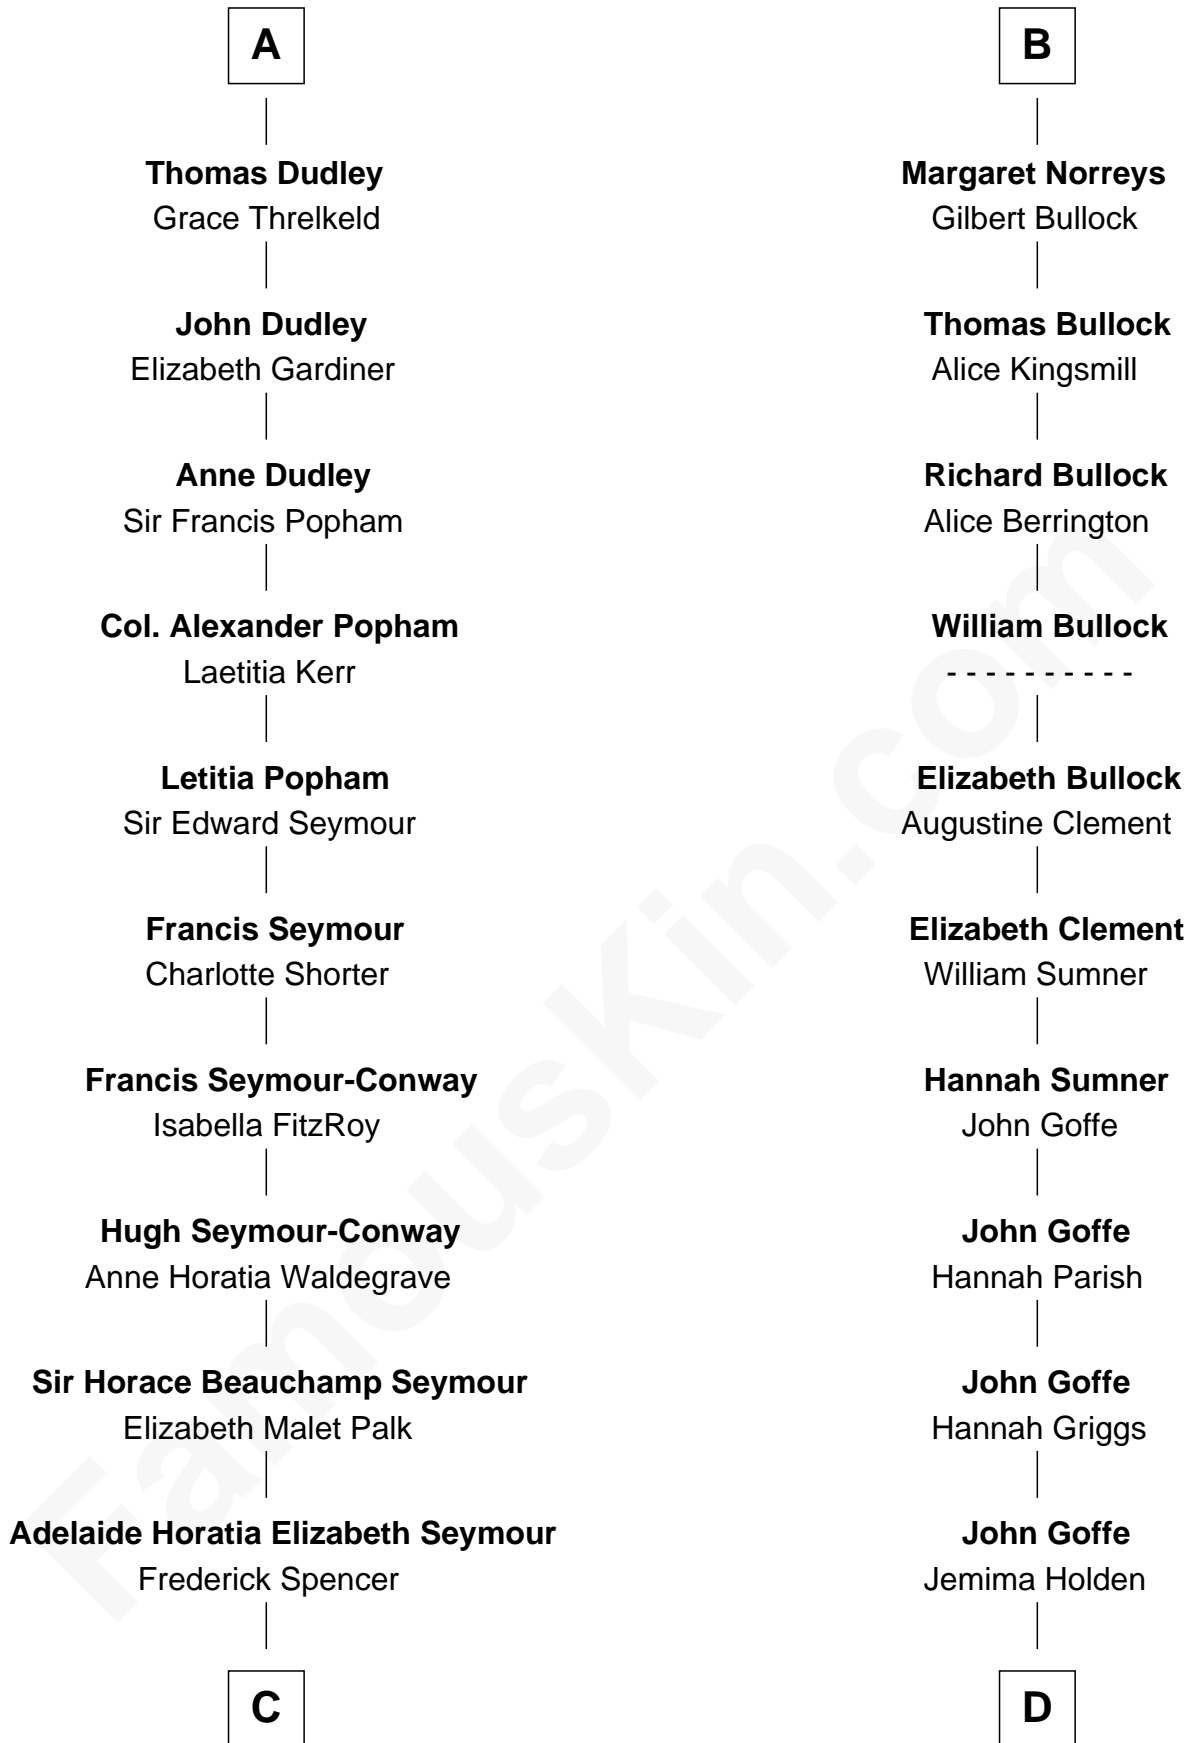

FamousKin.com Relationship Chart of

Prince Harry
Duke of Sussex

21st cousin of

Lou (Henry) Hoover
First Lady of President Herbert Hoover

C

Charles Robert Spencer

Margaret Baring

Albert Edward John Spencer

Cynthia Elinor Beatrix Hamilton

Edward John Spencer

Frances Ruth Burke Roche

Princess Diana Frances Spencer

Charles III, King of the United Kingdom

Prince Harry

Duke of Sussex

D