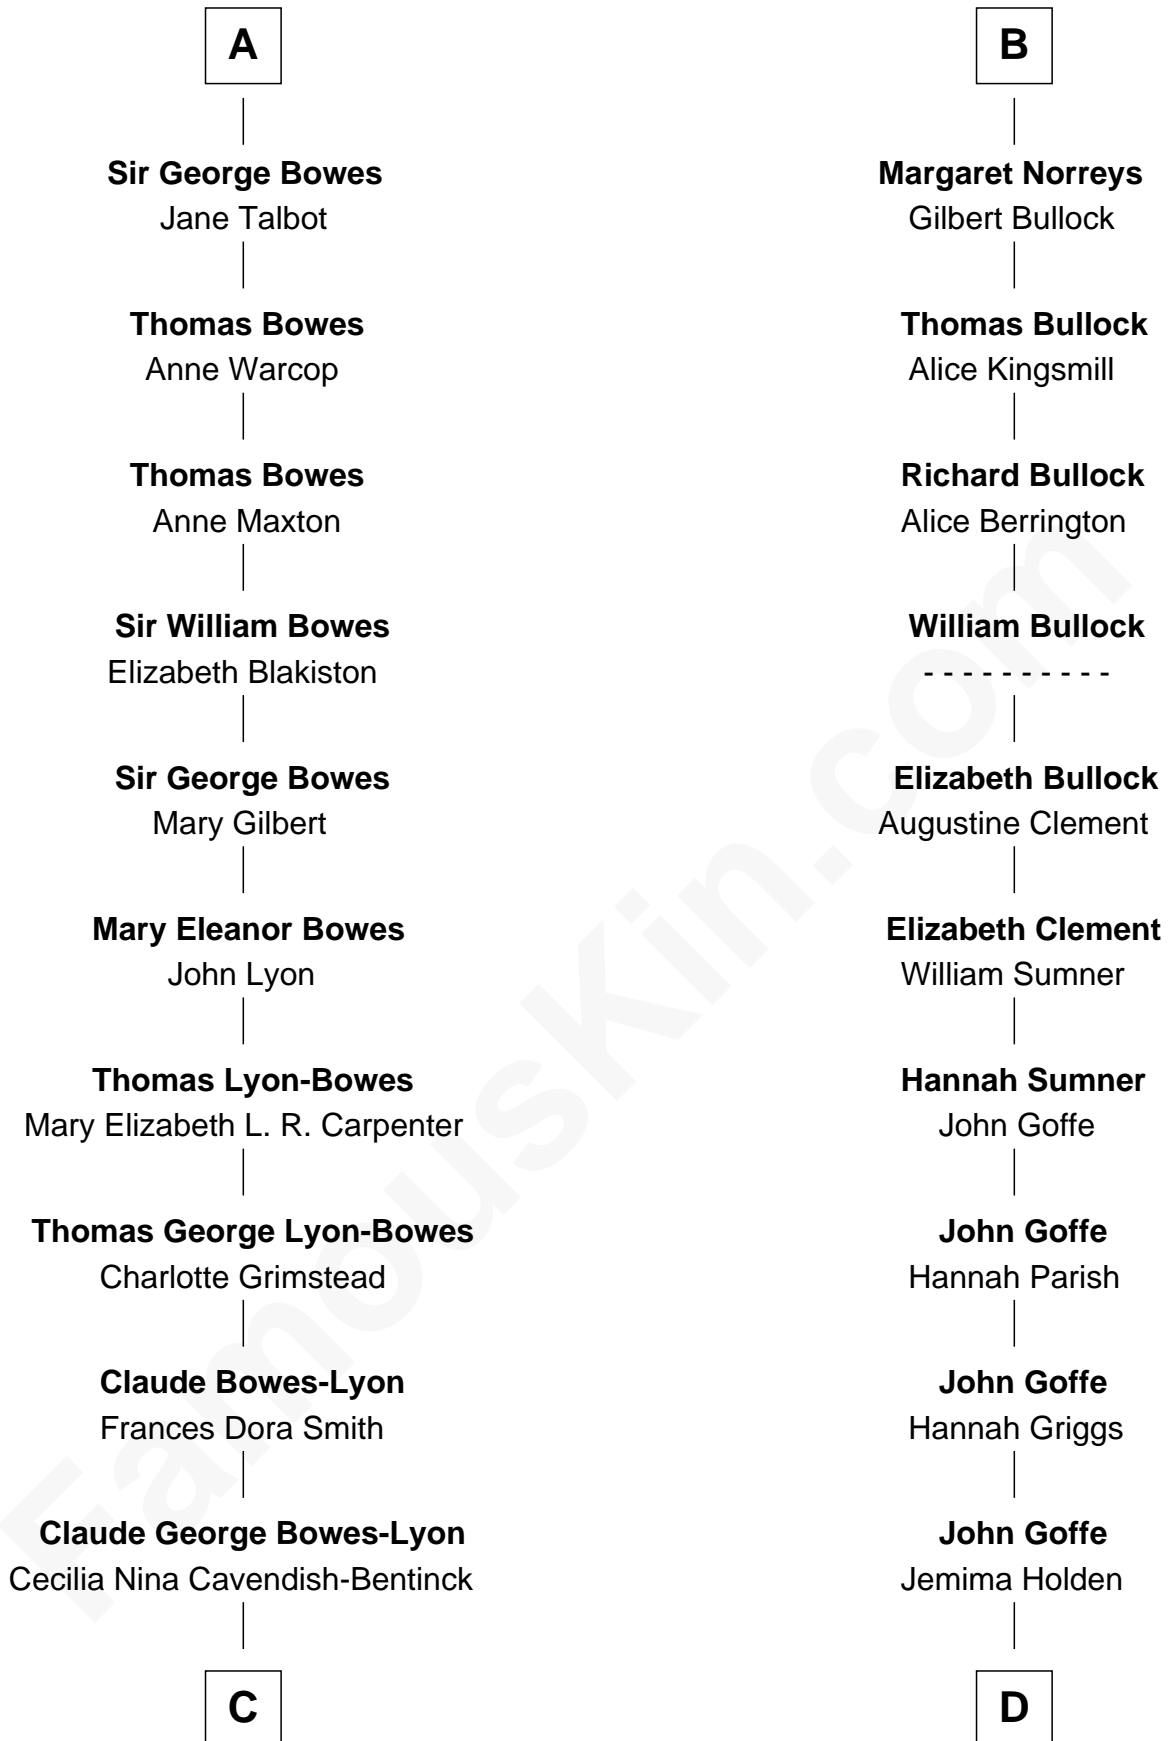

# FamousKin.com Relationship Chart of

**Prince Harry**  
*Duke of Sussex*

20th cousin 1 time removed of

**Lou (Henry) Hoover**  
*First Lady of President Herbert Hoover*

**C**

**Elizabeth Bowes-Lyon**

George VI, King of the United Kingdom

**Elizabeth II, Queen of the United Kingdom**

Prince Philip of Edinburgh

**Charles III, King of the United Kingdom**

Princess Diana Frances Spencer

**Prince Harry**

*Duke of Sussex*

**D**

**Polly Goffe**

Josiah Wallace

**Nancy M. Wallace**

John Scobey

**Philomelia Sophia Scobey**

Phineas Weed

**Florence Ida Weed**

Charles Delano Henry

**Lou (Henry) Hoover**

*First Lady of Herbert Hoover*