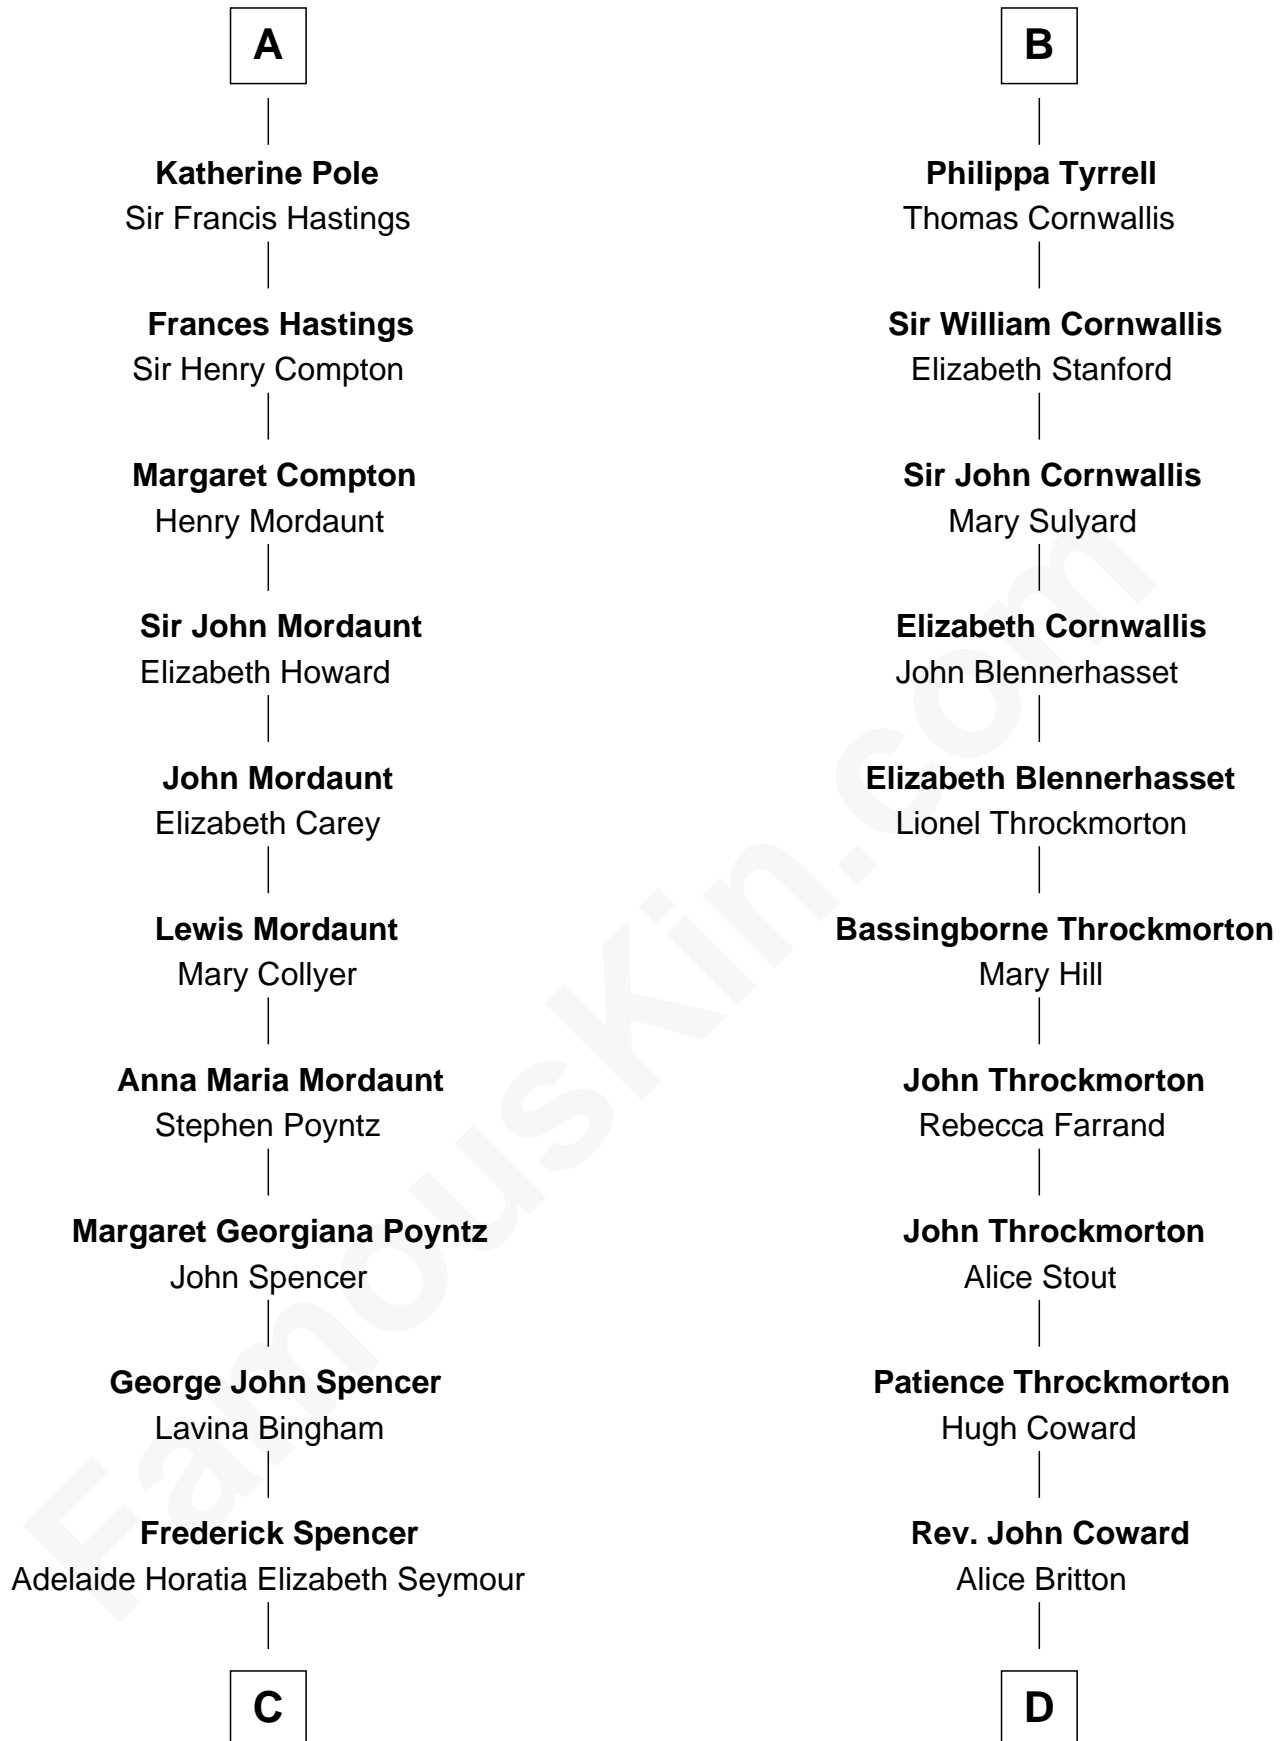

FamousKin.com Relationship Chart of

Prince Harry
Duke of Sussex

21st cousin of

Ellen Louise (Axson) Wilson
First Lady of President Woodrow Wilson

C

Charles Robert Spencer

Margaret Baring

Albert Edward John Spencer

Cynthia Elinor Beatrix Hamilton

Edward John Spencer

Frances Ruth Burke Roche

Princess Diana Frances Spencer

Charles III, King of the United Kingdom

Prince Harry

Duke of Sussex

D

Deliverance Coward

James FitzRandolph

Isaac FitzRandolph

Eleanor Hunter

Rebecca Longstreet FitzRandolph

Rev. Isaac Stockton Keith Axson

Rev. Samuel Edward Axson

Margaret Jane Hoyt

Ellen Louise (Axson) Wilson

First Lady of Woodrow Wilson