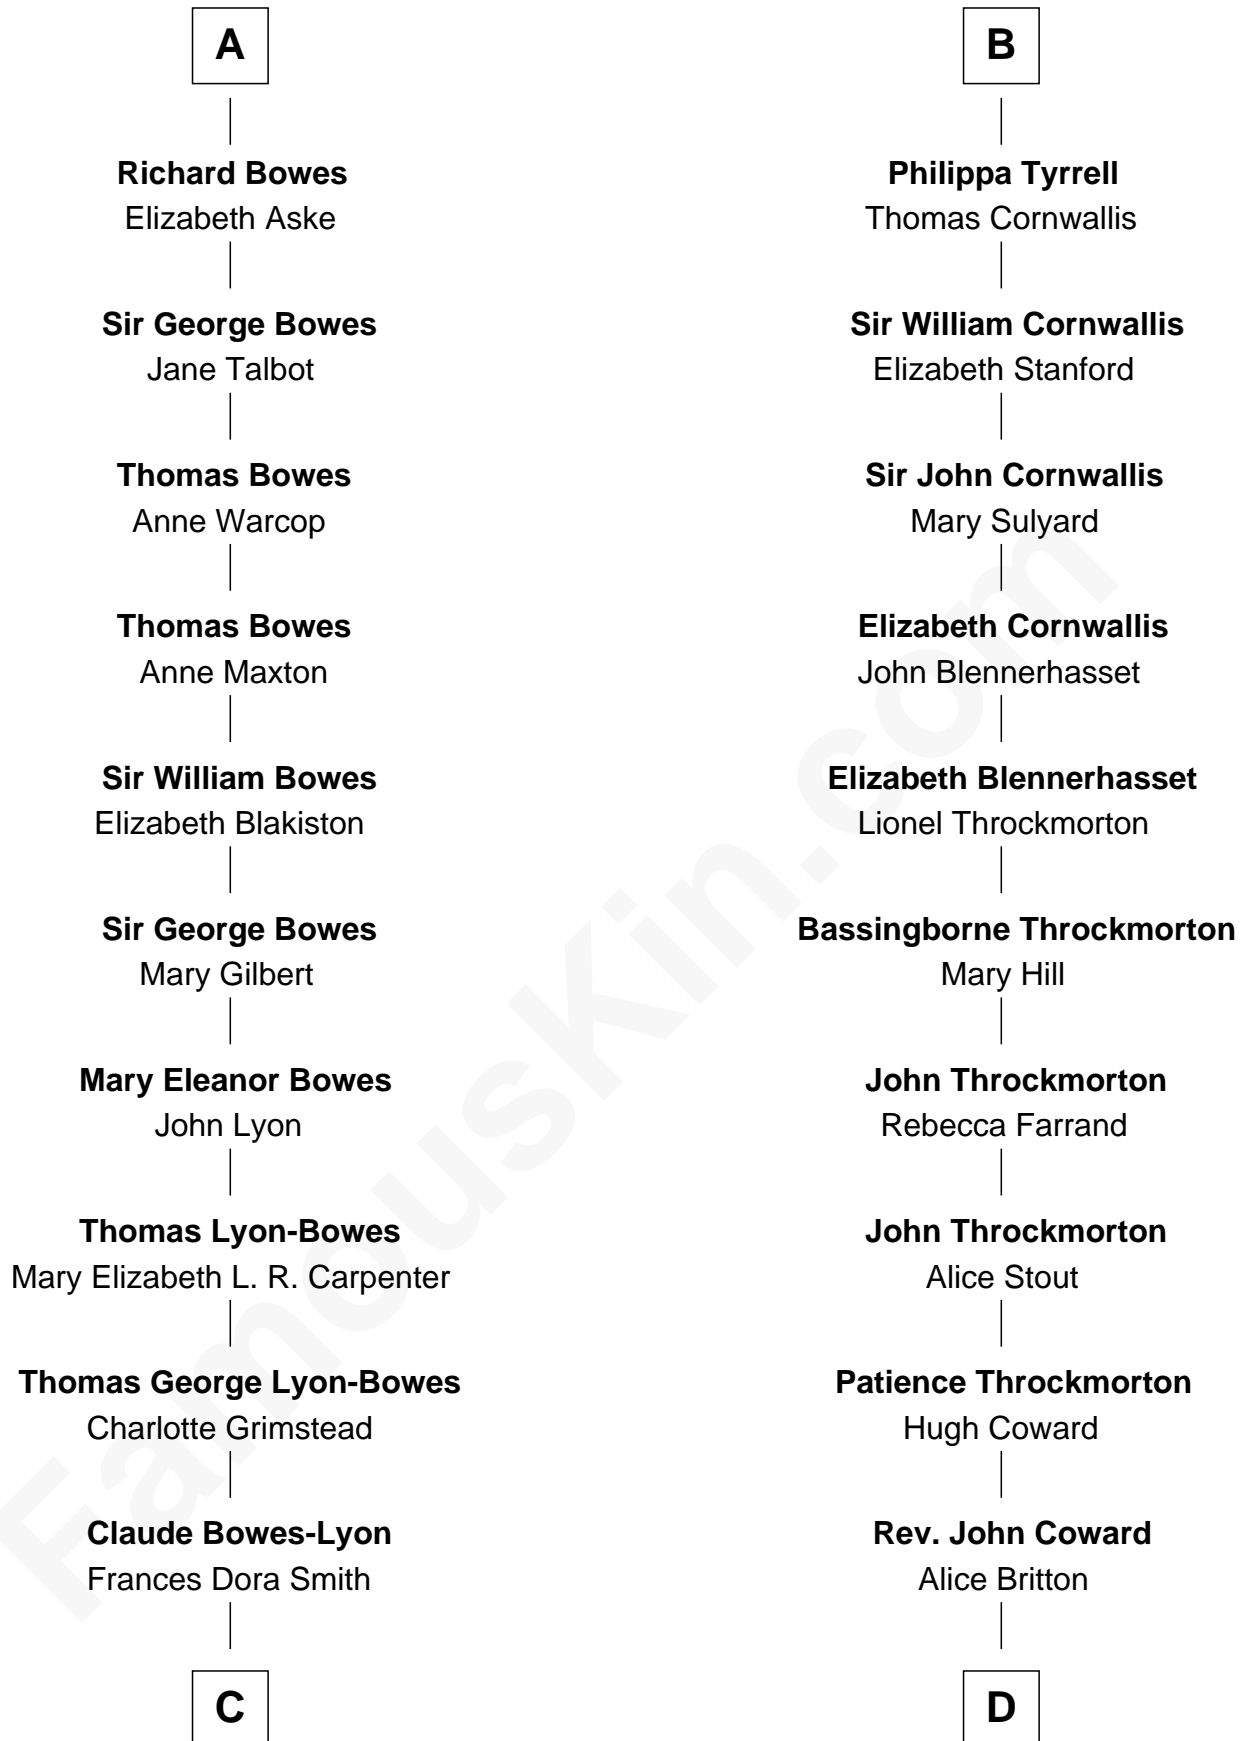

# FamousKin.com Relationship Chart of

**Prince Harry**  
*Duke of Sussex*

21st cousin of

**Ellen Louise (Axson) Wilson**  
*First Lady of President Woodrow Wilson*

**C**

**Claude George Bowes-Lyon**  
Cecilia Nina Cavendish-Bentinck

**Elizabeth Bowes-Lyon**  
George VI, King of the United Kingdom

**Elizabeth II, Queen of the United Kingdom**  
Prince Philip of Edinburgh

**Charles III, King of the United Kingdom**  
Princess Diana Frances Spencer

**Prince Harry**  
*Duke of Sussex*

**D**

**Deliverance Coward**  
James FitzRandolph

**Isaac FitzRandolph**  
Eleanor Hunter

**Rebecca Longstreet FitzRandolph**  
Rev. Isaac Stockton Keith Axson

**Rev. Samuel Edward Axson**  
Margaret Jane Hoyt

**Ellen Louise (Axson) Wilson**  
*First Lady of Woodrow Wilson*