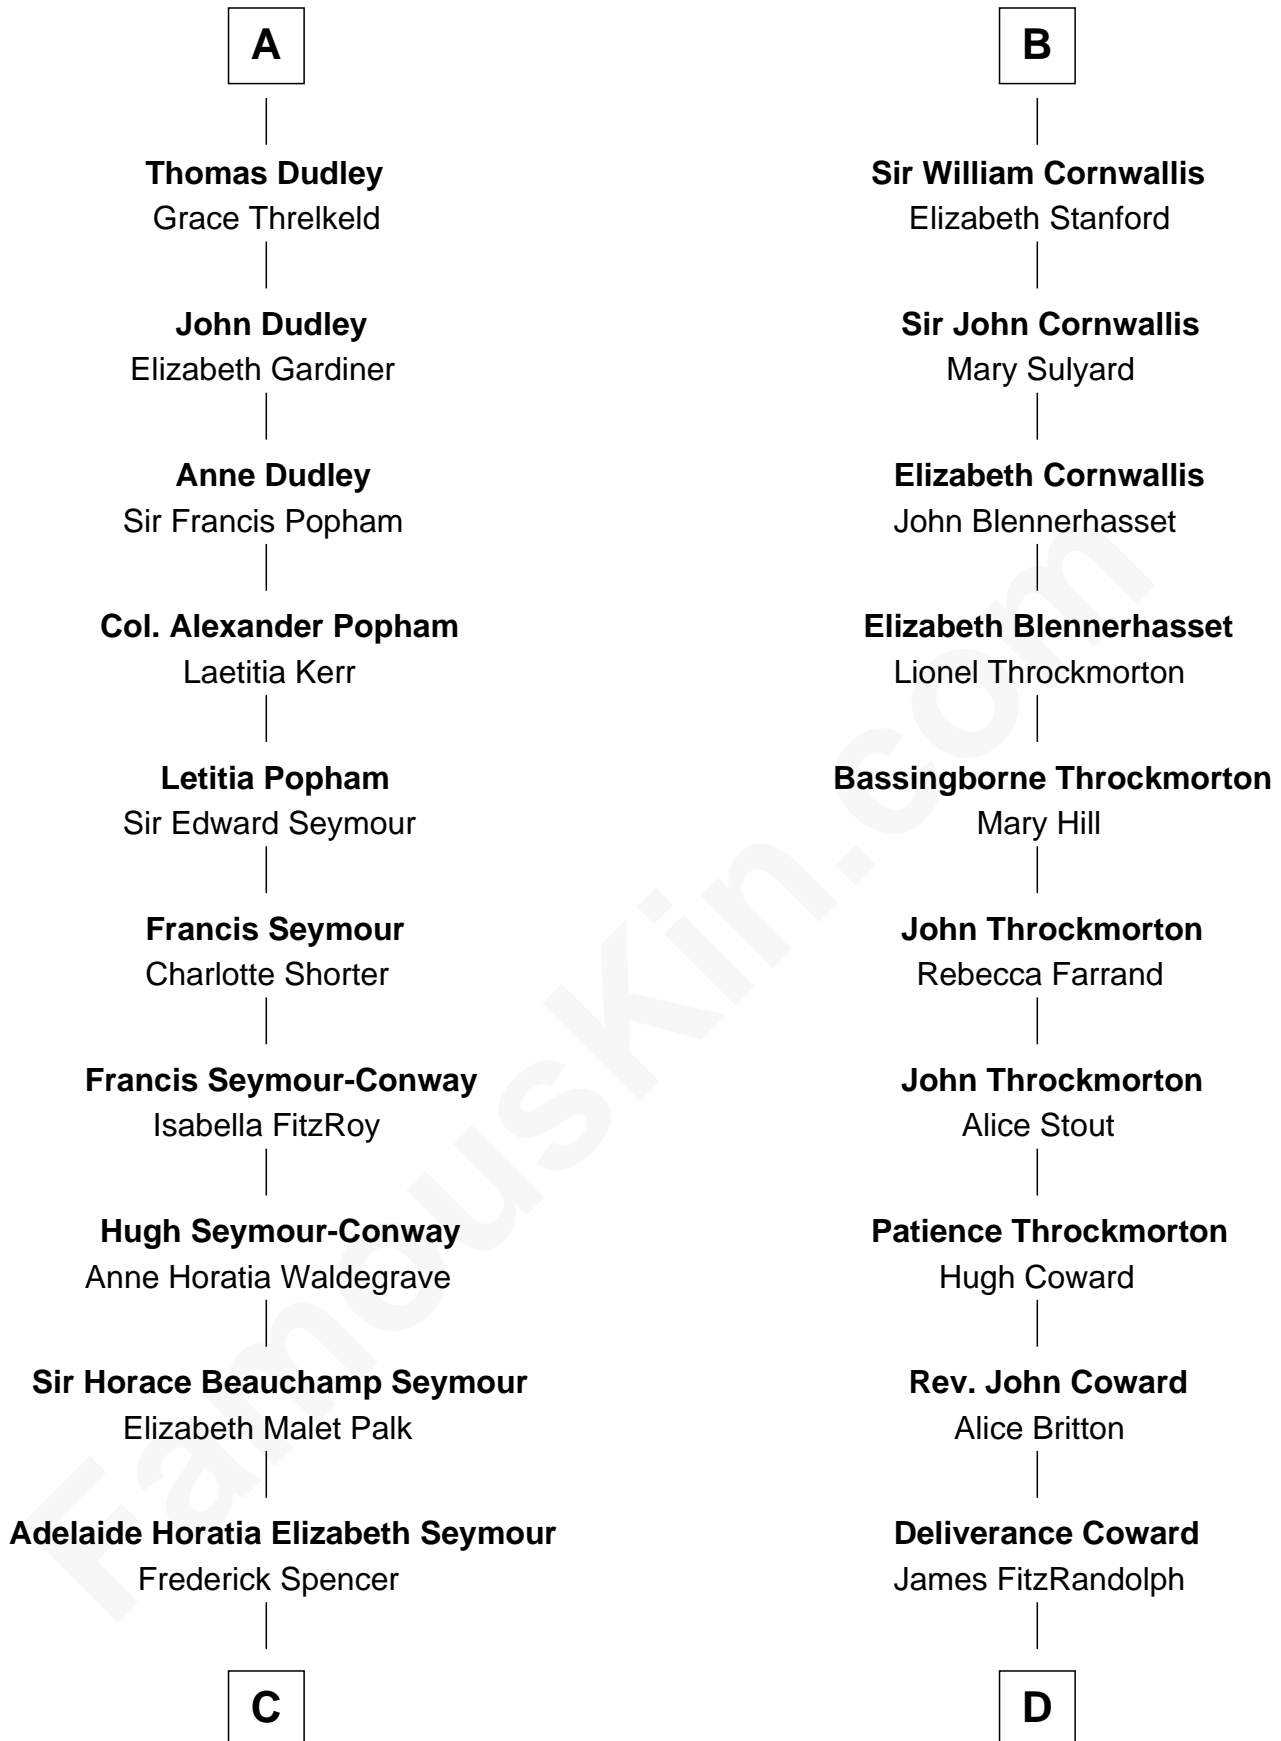

FamousKin.com
Relationship Chart of
Prince Harry
Duke of Sussex

20th cousin 1 time removed of

Ellen Louise (Axson) Wilson
First Lady of President Woodrow Wilson

C

Charles Robert Spencer

Margaret Baring

Albert Edward John Spencer

Cynthia Elinor Beatrix Hamilton

Edward John Spencer

Frances Ruth Burke Roche

Princess Diana Frances Spencer

Charles III, King of the United Kingdom

Prince Harry

Duke of Sussex

D

Isaac FitzRandolph

Eleanor Hunter

Rebecca Longstreet FitzRandolph

Rev. Isaac Stockton Keith Axson

Rev. Samuel Edward Axson

Margaret Jane Hoyt

Ellen Louise (Axson) Wilson

First Lady of Woodrow Wilson