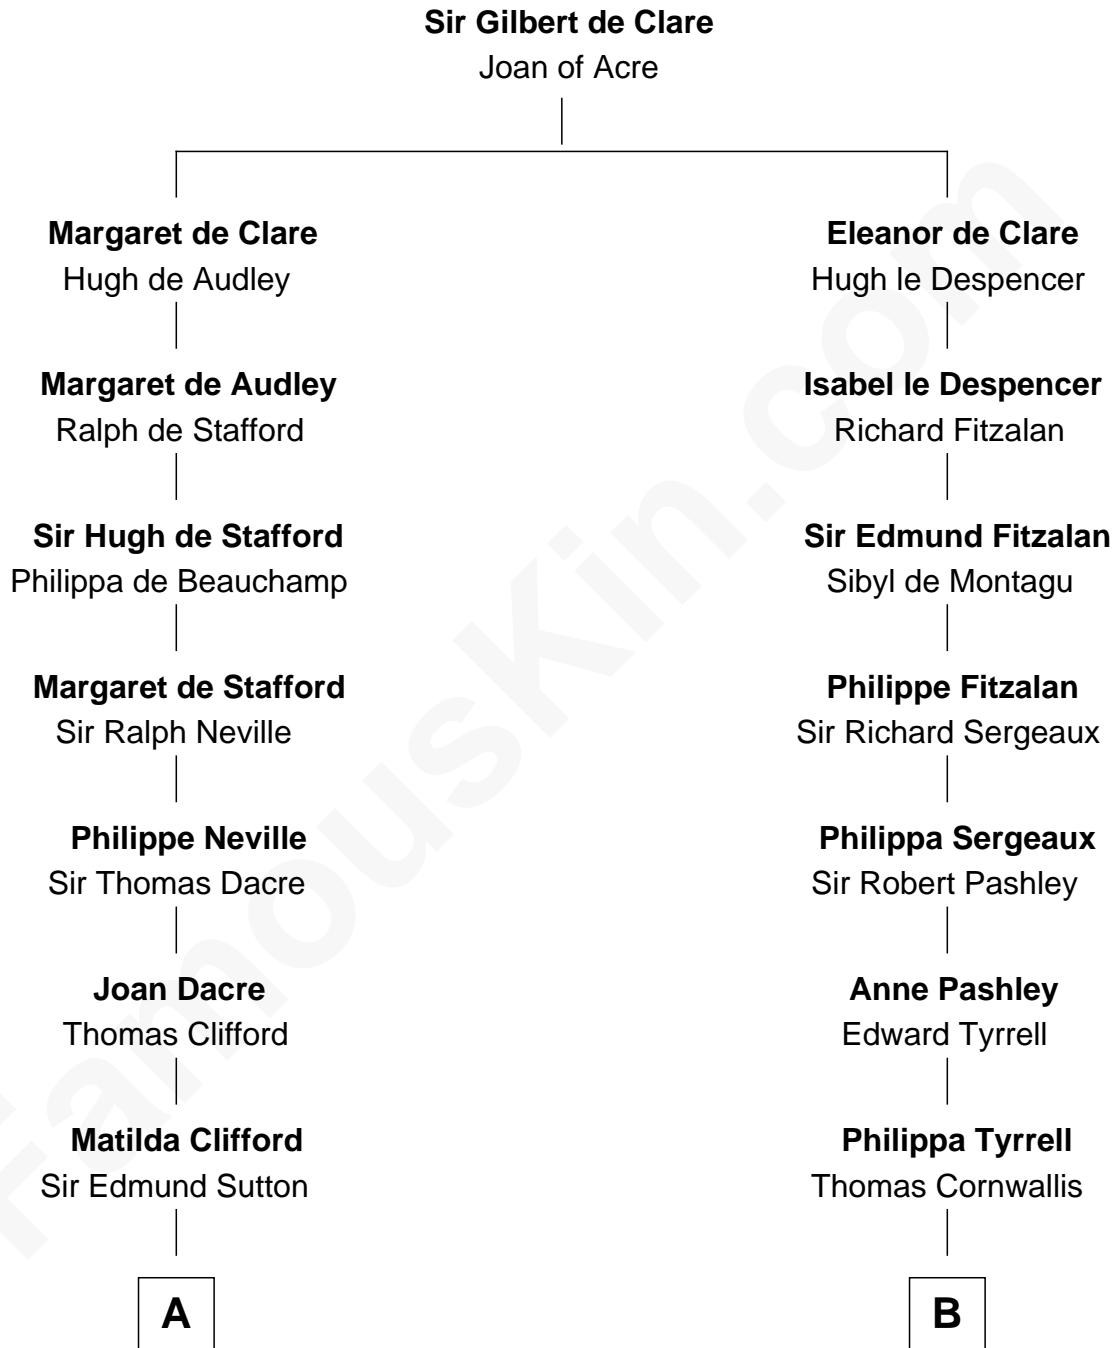

FamousKin.com
Relationship Chart of
Prince Harry
Duke of Sussex

20th cousin 1 time removed of

Ellen Louise (Axson) Wilson
First Lady of President Woodrow Wilson

C

Charles Robert Spencer

Margaret Baring

Albert Edward John Spencer

Cynthia Elinor Beatrix Hamilton

Edward John Spencer

Frances Ruth Burke Roche

Princess Diana Frances Spencer

Charles III, King of the United Kingdom

Prince Harry

Duke of Sussex

D

Isaac FitzRandolph

Eleanor Hunter

Rebecca Longstreet FitzRandolph

Rev. Isaac Stockton Keith Axson

Rev. Samuel Edward Axson

Margaret Jane Hoyt

Ellen Louise (Axson) Wilson

First Lady of Woodrow Wilson