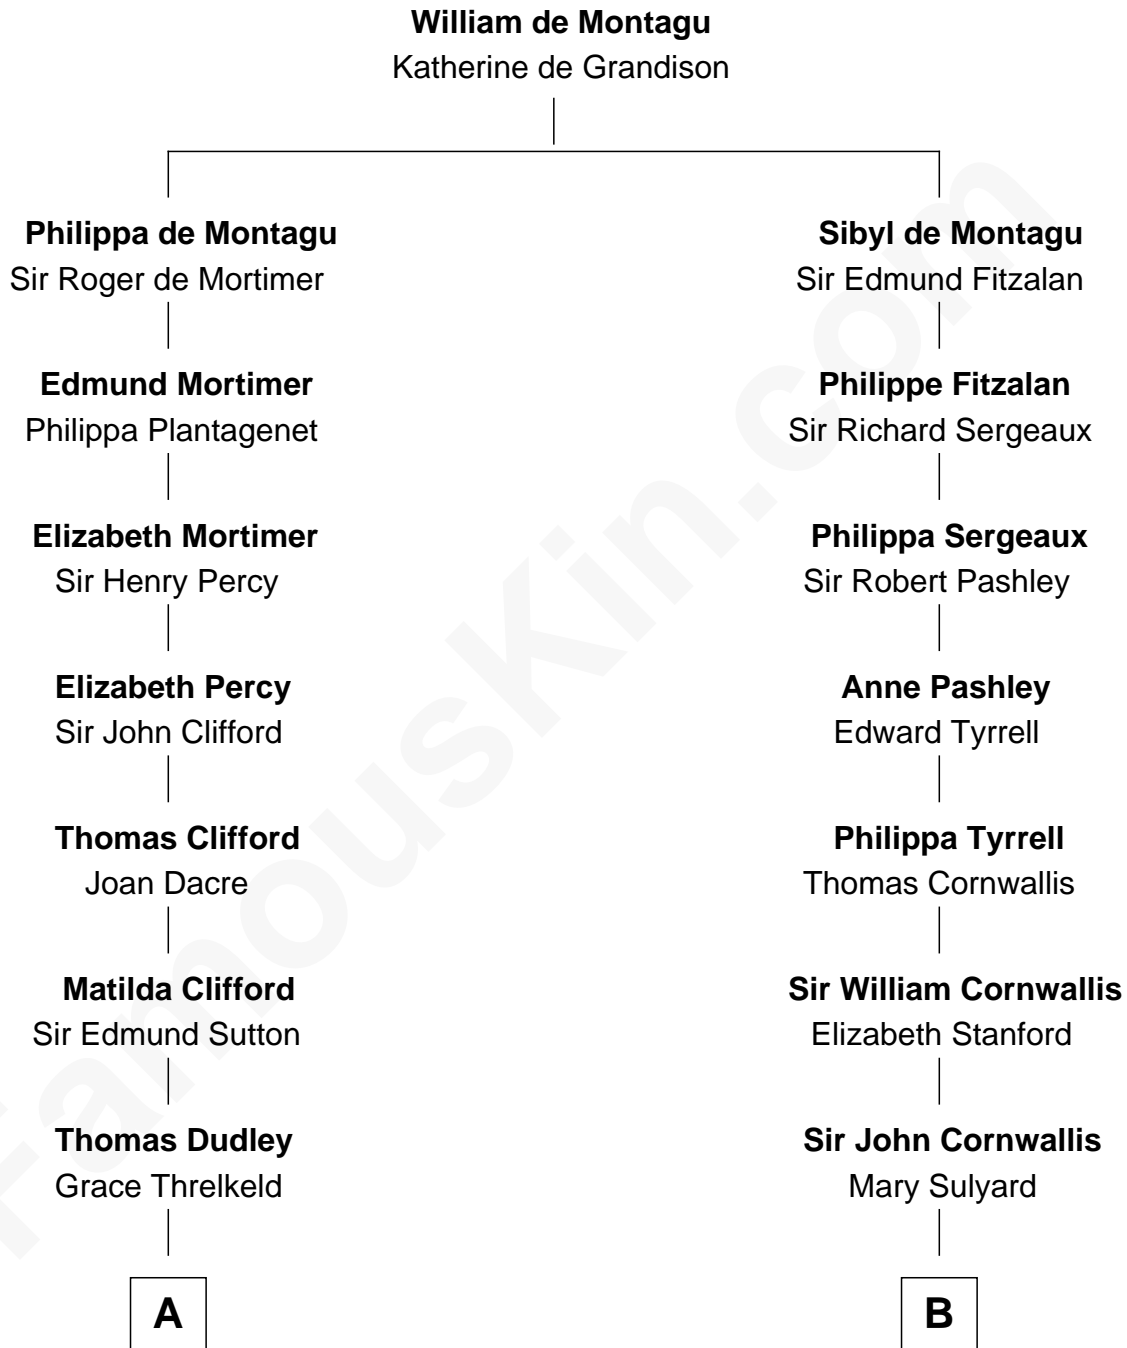

FamousKin.com
Relationship Chart of
Prince Harry
Duke of Sussex

18th cousin 2 times removed of

Ellen Louise (Axson) Wilson
First Lady of President Woodrow Wilson

C

Albert Edward John Spencer
Cynthia Elinor Beatrix Hamilton

Edward John Spencer
Frances Ruth Burke Roche

Princess Diana Frances Spencer
Charles III, King of the United Kingdom

Prince Harry
Duke of Sussex

D

Rev. Samuel Edward Axson
Margaret Jane Hoyt

Ellen Louise (Axson) Wilson
First Lady of Woodrow Wilson